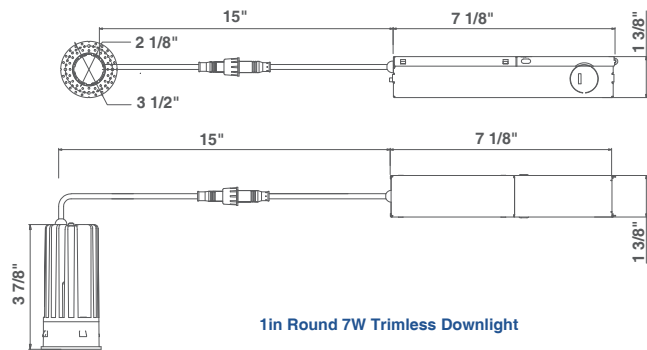

1 Inch

Trimless Downlight

- Durable airtight aluminum body
- Type IC, Air-Tight & Wet - No Housing Required
- Flangeless installation, provide a more high end looking
- No housing required, easy and fast installation
- 100%-10% dimming capability. This fixture is compatible with industry standard forward-phase / reverse-phase and TRIAC/ELV dimmers
- Rated for long life - over 50,000 hours

DIMENSIONS

SPECIFICATIONS	
Application	Recessed Ceiling Mount
Watts	7W
CRI	90Ra+
Color Temperature(K)	5CCT Selectable
Light Output(lm)	500lm
Default Driver Input	AC120V, 60Hz
Dimming	Triac Dimming
Power Factor	>0.9
Approved Location	Wet Location
Air Tight	Yes
Operating Temp.	(-4°F-104°F) -20-40°C
Beam Angle	38°