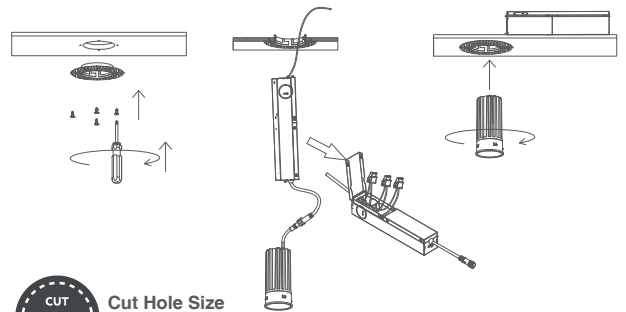

INSTALLATION

Accessories

Emergency Driver

BL-ELD-15W

See Page 19