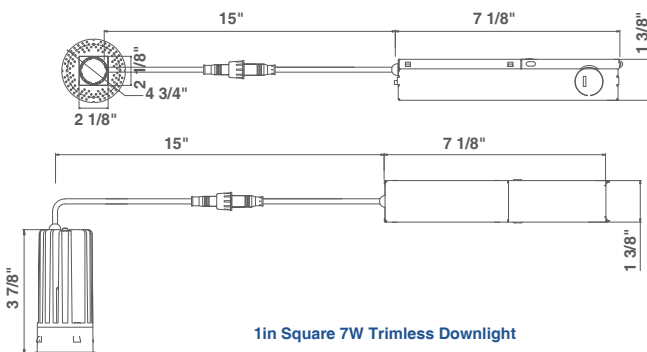

1 Inch

Trimless Downlight

- Durable airtight aluminum body
- Type IC, Air-Tight & Wet - No Housing Required
- Flangeless installation, provide a more high end looking
- No housing required, easy and fast installation
- 100%-10% dimming capability. This fixture is compatible with industry standard forward-phase / reverse-phase and TRIAC/ELV dimmers
- Rated for long life - over 50,000 hours

DIMENSIONS

SPECIFICATIONS	
Application	Recessed Ceiling Mount
Watts	7W
CRI	90Ra+
Color Temperature(K)	5CCT Selectable
Light Output(lm)	500lm
Default Driver Input	AC120V, 60Hz
Dimming	Triac Dimming
Power Factor	>0.9
Approved Location	Wet Location
Air Tight	Yes
Operating Temp.	(-4°F-104°F) -20-40°C
Beam Angle	38°