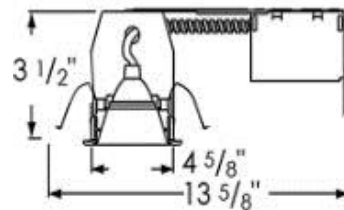

SPECIFICATIONS

HOUSING: LOW 3 1/2" profile for shallow ceilings. Pre-wired .051" steel housing adjusts up to 1 3/4" ceiling thickness. Equipped with a magnetic transformer. Trim is secured with torsion wing springs/standard coil springs. Designed to be installed in existing sheet rock ceilings via ceiling cut out. Non IC rated housing must be kept 3" from insulation

AIR FLOW RESTRICTION: Airtight models are designed to restrict air flow from room into plenums in compliance to the WSEC-Washington State Energy Code (less than 2.0 CFM-Cubic Feet per Minutes)

MOUNTING: Supplied with (4) high tension remodeling clips to secure the housing to an existing sheet rock ceiling.

JUNCTION BOX: Pre-wired, galvanized steel J-box with (4) knock-outs. Strain clamps and ground wire. Equipped with safety standard thermal protector rated for 90°C

LABELS: ETL/CETL listed (ETL listed number: 4005878) ETL listed for through-branch wiring (4) No. 12 AWG 90°C and damp locations.