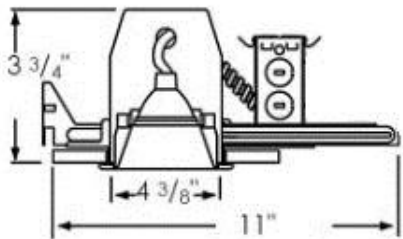

SPECIFICATIONS

HOUSING: Low 3 3/4" profile for shallow ceilings. Pre-wired .037" steel housing adjusts up to 1 3/4" ceiling thickness. Trim is secured with torsion wing springs/ standard coil springs. Designed to be installed in existing sheet rock ceilings via ceiling cut out. Non IC rated housing must be kept 3" from insulation.

AIR FLOW RESTRICTION: Airtight models are designed to restrict air flow from room into plenums in compliance to the WSEC-Washington State Energy Code (less than 2.0 CFM-Cubic Feet per Minutes)

MOUNTING: Supplied with (2) 24" adjustable bar hangers. Bar hangers equipped with (nail-less installation) 3/4" serrated barbed studs for secure mounting in wood joists. Brackets may be flattened out to accommodate 27" flat bar hangers.

JUNCTION BOX: Pre-wired, galvanized steel J-box with (4) knock-outs. Strain clamps and ground wire. Equipped with safety standard thermal protector rated for 90°C

LABELS: ETL/CETL listed (ETL listed number: 4005878) ETL listed for through-branch wiring (4) No. 12 AWG 90°C and damp locations.