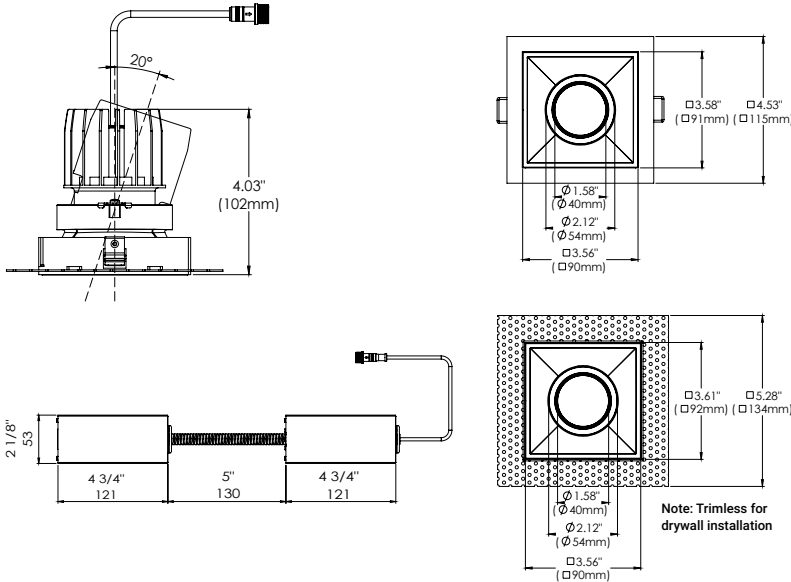

### FEATURES

The Bravo collection features a sharp sleek design, no matter the type of fixture you choose within this collection. Whether you choose both Bravo ceiling mount luminaires and Bravo recessed mount fixtures, there will be a harmonious integration throughout the room. Bravo Recessed mount fixtures are available in 3 body sizes and can be outfitted with 7 different modules that can be used for various applications and installations.

MAX CEILING TRIM THICKNESS: 1.25" 1.5"  
 TRIMLESS THICKNESS: 1.25" 1.5"

### SPECIFICATIONS

<b>FIXTURE BODY</b>	18 gauge powder coated steel body. Aluminum powder coated trim or trimless mesh plate
<b>INSTALLATION TYPE</b>	Remodel/existing ceiling N/C plate, IC Box on page 2
<b>CUT HOLE</b>	Trim & Trimless: 4 1/8" x 4 1/8"
<b>COLOR FINISH</b>	Black/White/Custom
<b>LIGHT MODULE</b>	High output, high efficiency LED COB Lumen Maintenance: 70%@50,000 hrs
<b>INPUT VOLTAGE</b>	120V - 277V
<b>WATTAGE</b>	10W IC Rated, 15W Non-IC Rated
<b>POWER SUPPLY</b>	ERP 10W or 15W, Constant Current 250mA or 350mA power supply Minimum operating temperature: -30° Enclosed in a Junction box with 12" flexible cable to mate to module connector
<b>ADJUSTABILITY</b>	20°
<b>CRI</b>	90+
<b>DIMMING</b>	TRIAC/ELV/0-10V
<b>DELIVERED LUMENS</b>	10W, 760 Lumens & 15W, 1010 Lumens, Dim to Warm: 15W, 750 Lumens
<b>CCT OPTIONS</b>	2700K/3000K/3500K/4000K, DTM (Dim to warm)
<b>REFLECTORS</b>	(N) Narrow 15°/(M) Medium 24°/(W) Wide 38°/ (F) Flood Wide 50°
<b>DIFFUSERS</b>	(CL) Clear/(LN) Linear Spread/(FR) Frosted (SP) Solite/(HC)Honeycomb Louvre
<b>APPROVAL</b>	Damp
<b>ELECTRICAL APPROVAL</b>	Compliant
<b>WARRANTY</b>	