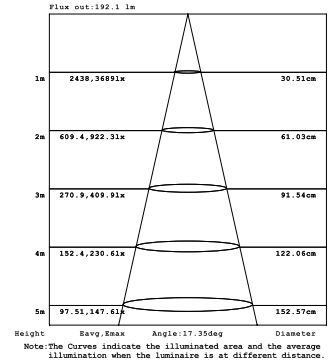

15W 1-LIGHT GIMBAL NARROW CLEAR