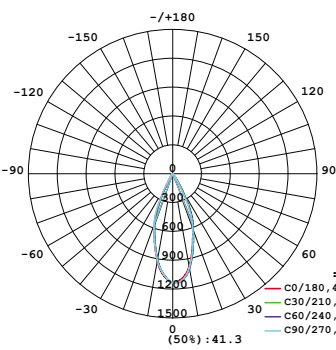

10W 1-LIGHT GIMBAL NARROW CLEAR

15W 1-LIGHT GIMBAL NARROW CLEAR

10W 1-LIGHT GIMBAL MEDIUM CLEAR

15W 1-LIGHT GIMBAL MEDIUM CLEAR

10W 1-LIGHT GIMBAL WIDE CLEAR

15W 1-LIGHT GIMBAL WIDE CLEAR

10W 1-LIGHT GIMBAL NARROW CLEAR