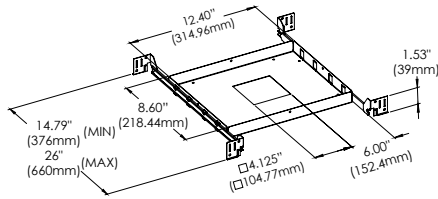

### NEW CONSTRUCTION PLATES + IC BOXES

**NEW CONSTRUCTION PLATE TRIM & TRIMLESS**  
44360-016

**CUT HOLE:**  
Trim & Trimless:  
4 1/8" x 4 1/8"

**AT/IC BOX**  
46743-015

**CUT HOLE:**  
Trim & Trimless:  
4 1/8" x 4 1/8"