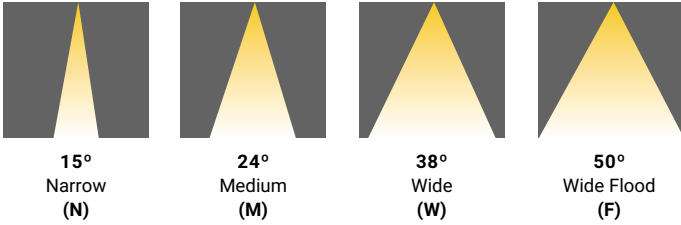

REFLECTOR OPTIONS