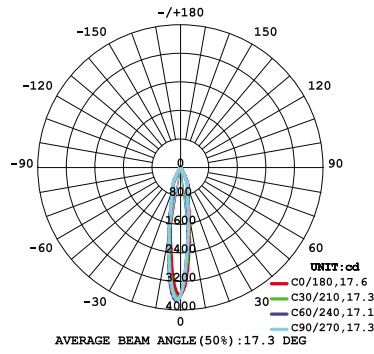

15W 1-LIGHT GIMBAL NARROW CLEAR