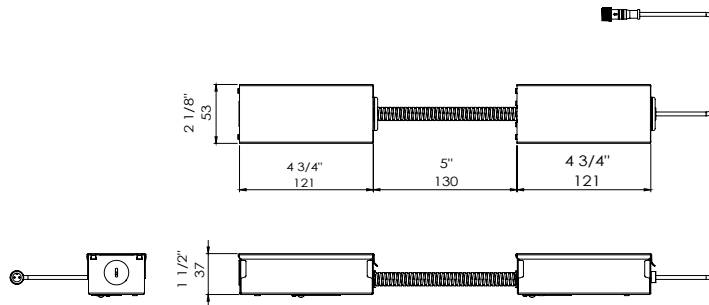

10W 1-LIGHT GIMBAL NARROW CLEAR

10W 1-LIGHT GIMBAL MEDIUM CLEAR

DRIVERS

- Compatible with TRIAC (forward-phase or leading-edge) ELV (reverse-phase or trailing edge) and 0-10V dimmers.
- ESSxxxW models: TRIAC and ELV dimming only at 120 Vac
- ESSxxxW models: ELV dimming only at 230 Vac
- 90° C maximum case hot spot temperature
- Class 2 power supply
- Lifetime: 50,000 hours at 70° case hot spot temperature (some models have a higher lifetime)
- IP64-rated (IP66 for ESST) case with silicone-based potting
- Protections: Output open load, over-current and short-circuit (hiccup), and over-temperature with auto recovery.
- Conducted and radiated EMI: Compliant with FCC CFR Title 47 Part 15 Class B (120 Vac) and Class A (277 Vac), and EN55015 (CISPR 15) at 220, 230, and 240 Vac.
- Complies with ENERGY STAR®, DLC (DesignLight Consortium®) and CA Title 24 technical requirements
- Worldwide safety approvals