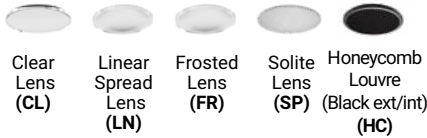

DIFFUSER OPTIONS