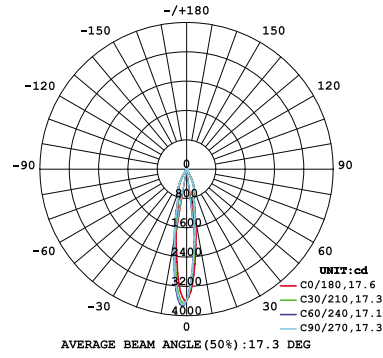

10W 1-LIGHT GIMBAL NARROW CLEAR

15W 1-LIGHT GIMBAL NARROW CLEAR

10W 1-LIGHT GIMBAL MEDIUM CLEAR

15W 1-LIGHT GIMBAL MEDIUM CLEAR

10W 1-LIGHT GIMBAL WIDE CLEAR

15W 1-LIGHT GIMBAL WIDE CLEAR

10W 1-LIGHT GIMBAL NARROW CLEAR