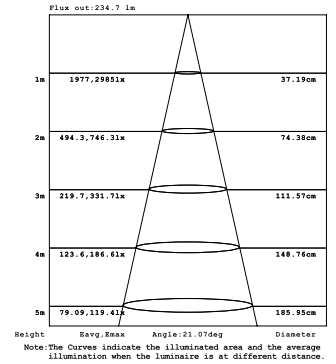

10W 1-LIGHT GIMBAL NARROW CLEAR

15W 1-LIGHT GIMBAL NARROW CLEAR

10W 1-LIGHT GIMBAL MEDIUM CLEAR

15W 1-LIGHT GIMBAL MEDIUM CLEAR

10W 1-LIGHT GIMBAL WIDE CLEAR

15W 1-LIGHT GIMBAL WIDE CLEAR

10W 1-LIGHT GIMBAL NARROW CLEAR