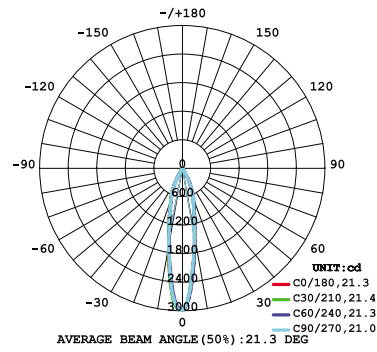

10W 1-LIGHT GIMBAL NARROW CLEAR

15W 1-LIGHT GIMBAL NARROW CLEAR

10W 1-LIGHT GIMBAL MEDIUM CLEAR

15W 1-LIGHT GIMBAL MEDIUM CLEAR

10W 1-LIGHT GIMBAL WIDE CLEAR

15W 1-LIGHT GIMBAL WIDE CLEAR

10W 1-LIGHT GIMBAL NARROW CLEAR