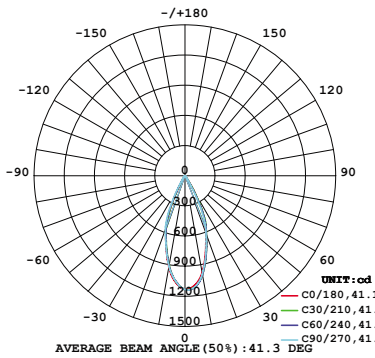

10W 1-LIGHT GIMBAL WIDE CLEAR

15W 1-LIGHT GIMBAL WIDE CLEAR