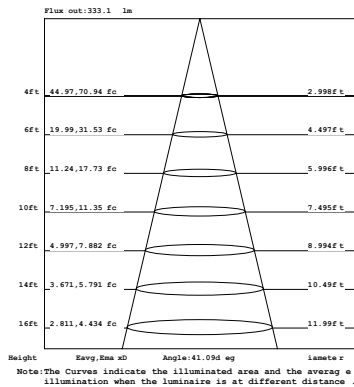

10W 1-LIGHT GIMBAL NARROW CLEAR

15W 1-LIGHT GIMBAL NARROW CLEAR

10W 1-LIGHT GIMBAL MEDIUM CLEAR

15W 1-LIGHT GIMBAL MEDIUM CLEAR

10W 1-LIGHT GIMBAL WIDE CLEAR

15W 1-LIGHT GIMBAL WIDE CLEAR

10W 1-LIGHT GIMBAL NARROW CLEAR

15W 1-LIGHT GIMBAL NARROW CLEAR

10W 1-LIGHT GIMBAL MEDIUM CLEAR

10W 1-LIGHT GIMBAL WIDE CLEAR

15W 1-LIGHT GIMBAL WIDE CLEAR