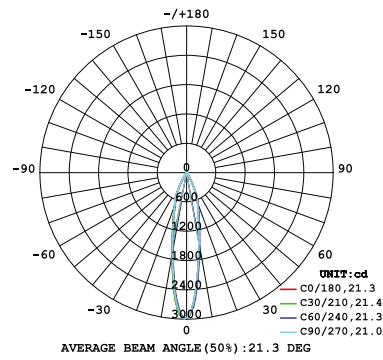

10W 1-LIGHT GIMBAL NARROW CLEAR

15W 1-LIGHT GIMBAL NARROW CLEAR

10W 1-LIGHT GIMBAL MEDIUM CLEAR

15W 1-LIGHT GIMBAL MEDIUM CLEAR

10W 1-LIGHT GIMBAL WIDE CLEAR

15W 1-LIGHT GIMBAL WIDE CLEAR

10W 1-LIGHT GIMBAL NARROW CLEAR

15W 1-LIGHT GIMBAL NARROW CLEAR

10W 1-LIGHT GIMBAL MEDIUM CLEAR

10W 1-LIGHT GIMBAL WIDE CLEAR

15W 1-LIGHT GIMBAL WIDE CLEAR