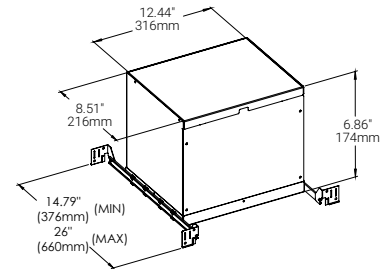

### NEW CONSTRUCTION PLATES + IC BOXES

**NEW CONSTRUCTION PLATE TRIM & TRIMLESS**  
44360-016

**CUT HOLE:**  
Trim & Trimless:  
4 1/8" x 4 1/8"

**AT/IC BOX**  
46743-015

**CUT HOLE:**  
Trim & Trimless:  
4 1/8" x 4 1/8"