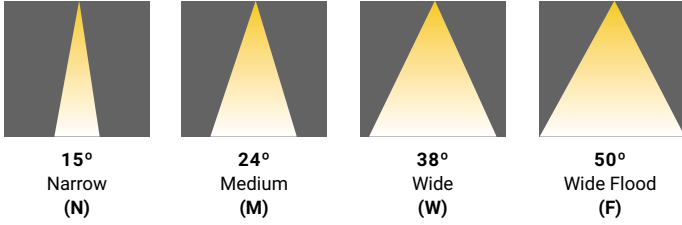

REFLECTOR OPTIONS