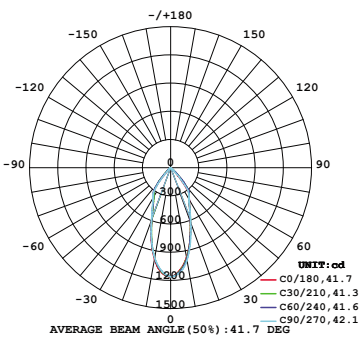

10W 1-LIGHT FIXED NARROW CLEAR

15W 1-LIGHT FIXED NARROW CLEAR

10W 1-LIGHT FIXED MEDIUM CLEAR

15W 1-LIGHT FIXED MEDIUM CLEAR

10W 1-LIGHT FIXED WIDE CLEAR

15W 1-LIGHT FIXED WIDE CLEAR

10W 1-LIGHT FIXED NARROW CLEAR