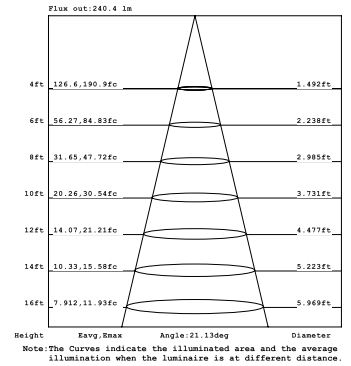

10W 1-LIGHT FIXED NARROW CLEAR

15W 1-LIGHT FIXED NARROW CLEAR

10W 1-LIGHT FIXED MEDIUM CLEAR

15W 1-LIGHT FIXED MEDIUM CLEAR

10W 1-LIGHT FIXED WIDE CLEAR

15W 1-LIGHT FIXED WIDE CLEAR

10W 1-LIGHT FIXED NARROW CLEAR

15W 1-LIGHT FIXED NARROW CLEAR

10W 1-LIGHT FIXED MEDIUM CLEAR

15W 1-LIGHT FIXED MEDIUM CLEAR

10W 1-LIGHT FIXED WIDE CLEAR

15W 1-LIGHT FIXED WIDE CLEAR