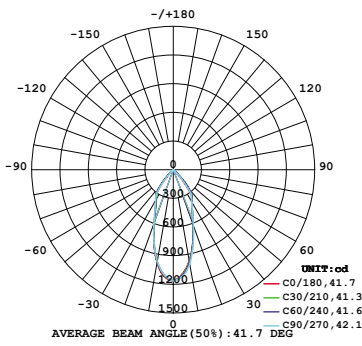

10W 1-LIGHT FIXED WIDE CLEAR