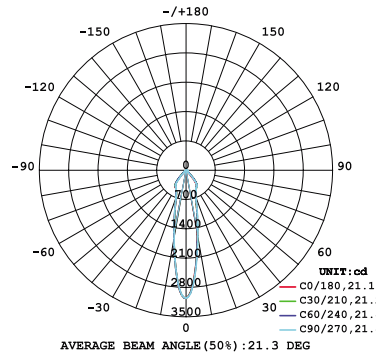

15W 1-LIGHT FIXED MEDIUM CLEAR