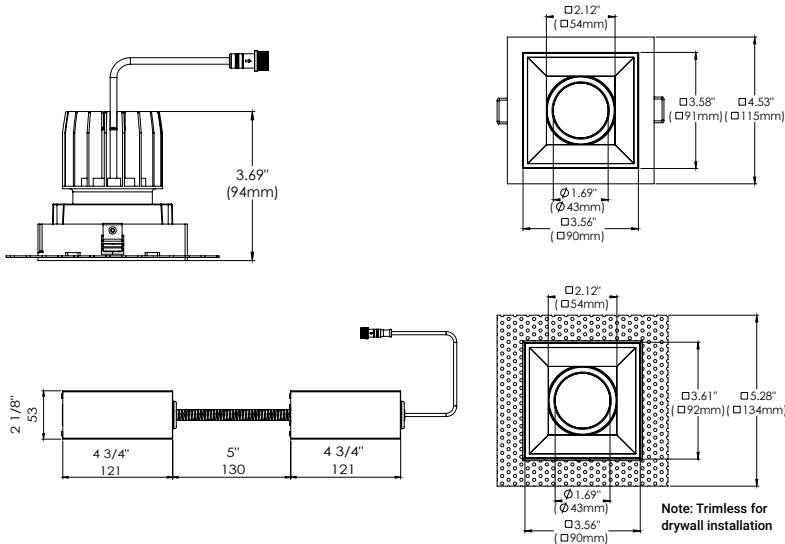

MAX CEILING TRIM THICKNESS: 1.25" TRIMLESS THICKNESS: 1.5"

### SPECIFICATIONS

<b>FIXTURE BODY</b>	18 gauge powder coated steel body. Aluminum powder coated trim or trimless mesh plate
<b>INSTALLATION TYPE</b>	Remodel/existing ceiling N/C plate, IC Box on page 2
<b>CUT HOLE</b>	Trim & Trimless: 4 1/8" x 4 1/8"
<b>COLOR FINISH</b>	Black/White/Custom
<b>LIGHT MODULE</b>	High output, high efficiency LED COB Lumen Maintenance: 70%@50,000 hrs
<b>INPUT VOLTAGE</b>	120V - 277V
<b>WATTAGE</b>	10W IC Rated, 15W Non-IC Rated
<b>POWER SUPPLY</b>	ERP 10W or 15W, Constant Current 250mA or 350mA power supply Minimum operating temperature: -30° Enclosed in a Junction box with 12" flexible cable to mate to module connector
<b>CRI</b>	90+
<b>DIMMING</b>	TRIAC/ELV/0-10V
<b>DELIVERED LUMENS</b>	10W, 810 Lumens & 15W, 1060 Lumens, Dim to Warm: 15W, 785 Lumens
<b>CCT OPTIONS</b>	2700K/3000K/3500K/4000K, DTM (Dim to warm)
<b>REFLECTORS</b>	(N) Narrow 15°/(M) Medium 24°/(W) Wide 38°/(F) Flood Wide 50°
<b>DIFFUSERS</b>	(CL) Clear/(LN) Linear Spread/(FR) Frosted (SP) Solite/(HC)Honeycomb Louvre
<b>APPROVAL</b>	Wet
<b>ELECTRICAL APPROVAL</b>	Compliant
<b>WARRANTY</b>	