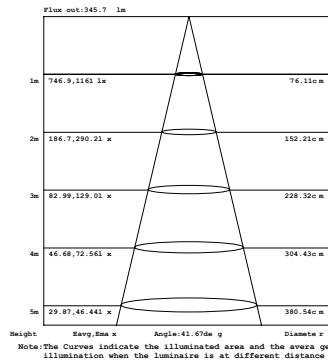

10W 1-LIGHT FIXED NARROW CLEAR

15W 1-LIGHT FIXED NARROW CLEAR

10W 1-LIGHT FIXED MEDIUM CLEAR

15W 1-LIGHT FIXED MEDIUM CLEAR

10W 1-LIGHT FIXED WIDE CLEAR

15W 1-LIGHT FIXED WIDE CLEAR

10W 1-LIGHT FIXED NARROW CLEAR