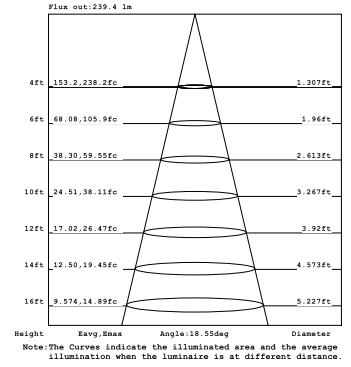

10W 1-LIGHT FIXED NARROW CLEAR

15W 1-LIGHT FIXED NARROW CLEAR

10W 1-LIGHT FIXED MEDIUM CLEAR

15W 1-LIGHT FIXED MEDIUM CLEAR

10W 1-LIGHT FIXED WIDE CLEAR

15W 1-LIGHT FIXED WIDE CLEAR

10W 1-LIGHT FIXED NARROW CLEAR

15W 1-LIGHT FIXED NARROW CLEAR

10W 1-LIGHT FIXED MEDIUM CLEAR

15W 1-LIGHT FIXED MEDIUM CLEAR

10W 1-LIGHT FIXED WIDE CLEAR

15W 1-LIGHT FIXED WIDE CLEAR