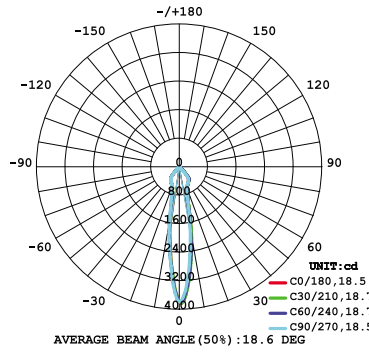

15W 1-LIGHT FIXED NARROW CLEAR