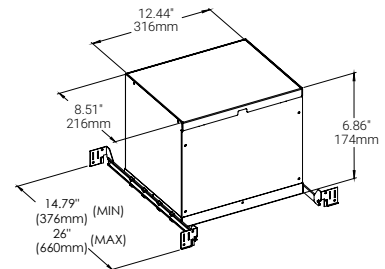

### NEW CONSTRUCTION PLATES + IC BOXES

**NEW CONSTRUCTION PLATE  
TRIM & TRIMLESS**  
44360-016

**CUT HOLE:**  
Trim & Trimless:  
4 1/8" x 4 1/8"

**AT/IC BOX**  
46743-015

**CUT HOLE:**  
Trim & Trimless:  
4 1/8" x 4 1/8"