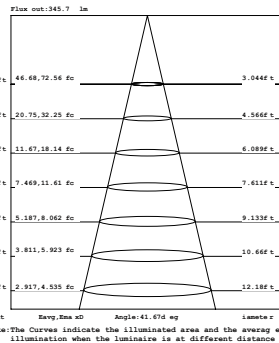

10W 1-LIGHT FIXED NARROW CLEAR

15W 1-LIGHT FIXED NARROW CLEAR

10W 1-LIGHT FIXED MEDIUM CLEAR

15W 1-LIGHT FIXED MEDIUM CLEAR

10W 1-LIGHT FIXED WIDE CLEAR

15W 1-LIGHT FIXED WIDE CLEAR

10W 1-LIGHT FIXED NARROW CLEAR

15W 1-LIGHT FIXED NARROW CLEAR

10W 1-LIGHT FIXED MEDIUM CLEAR

15W 1-LIGHT FIXED MEDIUM CLEAR

10W 1-LIGHT FIXED WIDE CLEAR

15W 1-LIGHT FIXED WIDE CLEAR