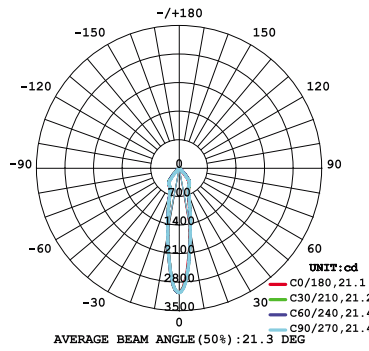

10W 1-LIGHT FIXED NARROW CLEAR

15W 1-LIGHT FIXED NARROW CLEAR

10W 1-LIGHT FIXED MEDIUM CLEAR

15W 1-LIGHT FIXED MEDIUM CLEAR

10W 1-LIGHT FIXED WIDE CLEAR

15W 1-LIGHT FIXED WIDE CLEAR

10W 1-LIGHT FIXED NARROW CLEAR