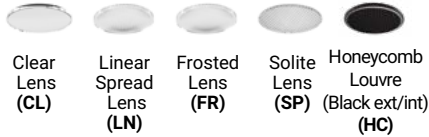

DIFFUSER OPTIONS