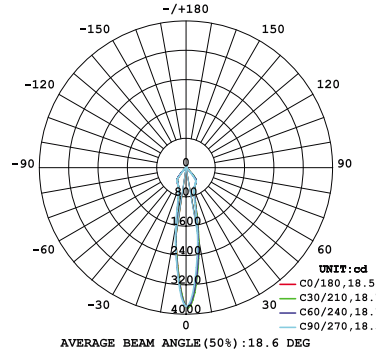

10W 1-LIGHT FIXED NARROW CLEAR

15W 1-LIGHT FIXED NARROW CLEAR

10W 1-LIGHT FIXED MEDIUM CLEAR

15W 1-LIGHT FIXED MEDIUM CLEAR

10W 1-LIGHT FIXED WIDE CLEAR

15W 1-LIGHT FIXED WIDE CLEAR

10W 1-LIGHT FIXED NARROW CLEAR