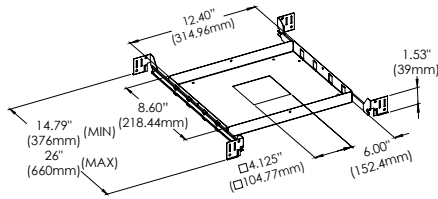

### NEW CONSTRUCTION PLATES + IC BOXES

**NEW CONSTRUCTION PLATE  
TRIM & TRIMLESS**  
44360-016

**CUT HOLE:**  
Trim & Trimless:  
4 1/8" x 4 1/8"

**AT/IC BOX**  
46743-015

**CUT HOLE:**  
Trim & Trimless:  
4 1/8" x 4 1/8"