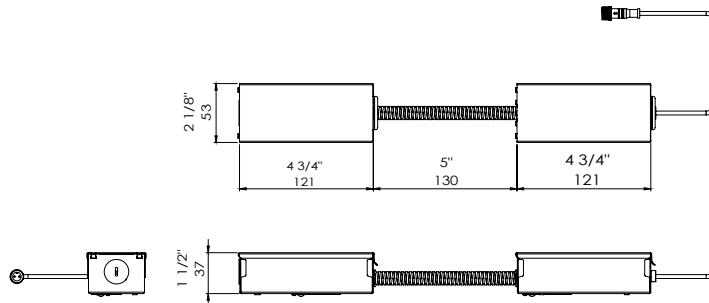

10W 1-LIGHT FIXED NARROW CLEAR

10W 1-LIGHT FIXED MEDIUM CLEAR

DRIVERS

- Compatible with TRIAC (forward-phase or leading-edge) ELV (reverse-phase or trailing edge) and 0-10V dimmers.
- ESSxxxW models: TRIAC and ELV dimming only at 120 Vac
- ESSxxxW models: ELV dimming only at 230 Vac
- 90° C maximum case hot spot temperature
- Class 2 power supply
- Lifetime: 50,000 hours at 70° case hot spot temperature (some models have a higher lifetime)
- IP64-rated (IP66 for ESST) case with silicone-based potting
- Protections: Output open load, over-current and short-circuit (hiccup), and over-temperature with auto recovery.
- Conducted and radiated EMI: Compliant with FCC CFR Title 47 Part 15 Class B (120 Vac) and Class A (277 Vac), and EN55015 (CISPR 15) at 220, 230, and 240 Vac.
- Complies with ENERGY STAR®, DLC (DesignLight Consortium®) and CA Title 24 technical requirements
- Worldwide safety approvals