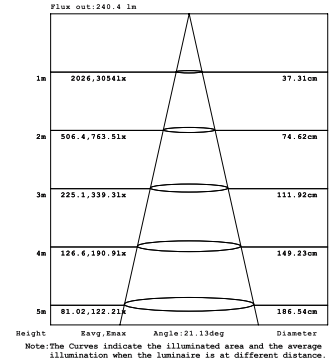

### DRIVERS

- Compatible with TRIAC (forward-phase or leading-edge) ELV (reverse-phase or trailing edge) and 0-10V dimmers.
- ESSxxxW models: TRIAC and ELV dimming only at 120 Vac
- ESSxxxW models: ELV dimming only at 230 Vac
- 90° C maximum case hot spot temperature
- Class 2 power supply
- Lifetime: 50,000 hours at 70° case hot spot temperature (some models have a higher lifetime)
- IP64-rated (IP66 for ESST) case with silicone-based potting
- Protections: Output open load, over-current and short-circuit (hiccup), and over-temperature with auto recovery.
- Conducted and radiated EMI: Compliant with FCC CFR Title 47 Part 15 Class B (120 Vac) and Class A (277 Vac), and EN55015 (CISPR 15) at 220, 230, and 240 Vac.
- Complies with ENERGY STAR®, DLC (DesignLight Consortium®) and CA Title 24 technical requirements
- Worldwide safety approvals

10W 1-LIGHT FIXED NARROW CLEAR

15W 1-LIGHT FIXED NARROW CLEAR

10W 1-LIGHT FIXED MEDIUM CLEAR

15W 1-LIGHT FIXED MEDIUM CLEAR

10W 1-LIGHT FIXED WIDE CLEAR

15W 1-LIGHT FIXED WIDE CLEAR

10W 1-LIGHT FIXED NARROW CLEAR