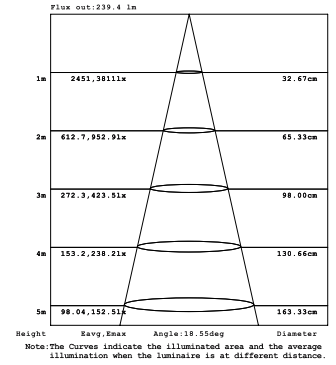

15W 1-LIGHT FIXED NARROW CLEAR