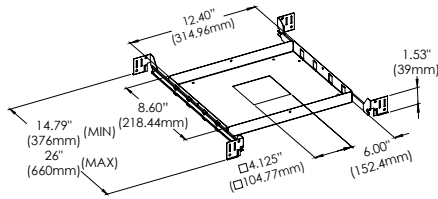

- Remote Mounted
- 150W Max 0-10V
- 25W Max Triac/elv.
- Can accommodate multiple fixtures
- Recommended to load to 80%
- 90 Min Service
- See Spc Sheet for more details

DIFFUSER OPTIONS

NEW CONSTRUCTION PLATES + IC BOXES

**NEW CONSTRUCTION PLATE
TRIM & TRIMLESS**
44360-016

CUT HOLE:
Trim & Trimless:
4 1/8" x 4 1/8"

AT/IC BOX
46743-015

CUT HOLE:
Trim & Trimless:
4 1/8" x 4 1/8"

DRIVERS

- Compatible with TRIAC (forward-phase or leading-edge) ELV (reverse-phase or trailing edge) and 0-10V dimmers.
- ESSxxxW models: TRIAC and ELV dimming only at 120 Vac
- ESSxxxW models: ELV dimming only at 230 Vac
- 90° C maximum case hot spot temperature
- Class 2 power supply
- Lifetime: 50,000 hours at 70° case hot spot temperature (some models have a higher lifetime)
- IP64-rated (IP66 for ESST) case with silicone-based potting
- Protections: Output open load, over-current and short-circuit (hiccup), and over-temperature with auto recovery.
- Conducted and radiated EMI: Compliant with FCC CFR Title 47 Part 15 Class B (120 Vac) and Class A (277 Vac), and EN55015 (CISPR 15) at 220, 230, and 240 Vac.
- Complies with ENERGY STAR®, DLC (DesignLight Consortium®) and CA Title 24 technical requirements
- Worldwide safety approvals