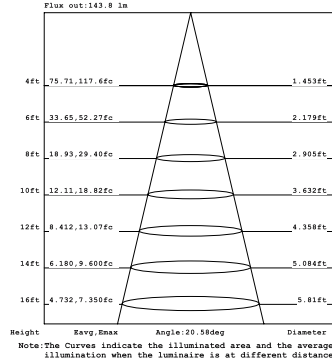

BRAVO

1-LT Recessed - Snoot Gimbal
PHOTOMETRICS (Metric)

10W 1-LIGHT SNOOT GIMBAL NARROW CLEAR

15W 1-LIGHT SNOOT GIMBAL NARROW CLEAR

10W 1-LIGHT SNOOT GIMBAL MEDIUM CLEAR

15W 1-LIGHT SNOOT GIMBAL MEDIUM CLEAR

10W 1-LIGHT SNOOT GIMBAL WIDE CLEAR

15W 1-LIGHT SNOOT GIMBAL WIDE CLEAR

BRAVO

1-LT Recessed - Snoot Gimbal
PHOTOMETRICS (Imperial)

10W 1-LIGHT SNOOT GIMBAL NARROW CLEAR

15W 1-LIGHT SNOOT GIMBAL NARROW CLEAR

10W 1-LIGHT SNOOT GIMBAL MEDIUM CLEAR

15W 1-LIGHT SNOOT GIMBAL MEDIUM CLEAR

10W 1-LIGHT SNOOT GIMBAL WIDE CLEAR

15W 1-LIGHT SNOOT GIMBAL WIDE CLEAR