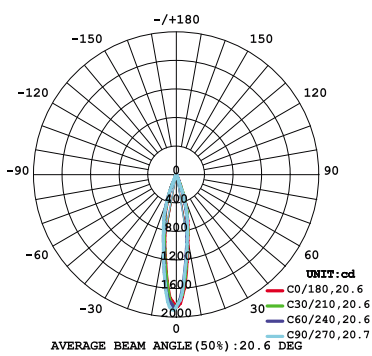

BRAVO

1-LT Recessed - Snoot Gimbal
PHOTOMETRICS (Metric)

10W 1-LIGHT SNOOT GIMBAL NARROW CLEAR

15W 1-LIGHT SNOOT GIMBAL NARROW CLEAR

10W 1-LIGHT SNOOT GIMBAL MEDIUM CLEAR

15W 1-LIGHT SNOOT GIMBAL MEDIUM CLEAR