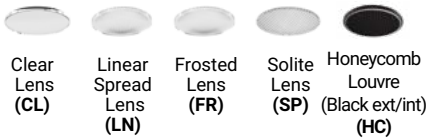

SPECIFICATION GUIDE

BRAVO	RECESSED	1-LIGHT	TRIM/ TRIMLESS	FINISH	LIGHT MODULE x 1	WATTAGE	CCT	BEAM ANGLE	DIFFUSER	ADD-ONS**
BVO	R	1	T TRIM	01 BLACK	SG RECESSED SNOOT GIMBAL	10 10W	27	N 15°	CL CLEAR	XT EXTENSION BAFFLE
			TL TRIMLESS	02 WHITE		15 15W	30	M 24°	LN LINEAR SPREAD	EM EMERGENCY MICRO INVERTER
							35	W 38°	FR FROSTED	** Sold Separate, see page 2 for details.
							40	F 50°	SP SOLITE	
							DTW Dim To Warm		HC HONEYCOMB LOUVRE	

ORDERING GUIDE EXAMPLE:
 Bravo / Recessed Mount / 1-Light / Trim / White / Recessed Snoot Gimbal
 10W / 3000K / 38° / Clear Diffuser
CODE: BVO-R-1-T-02-SG-10-30-W-CL

REFLECTOR OPTIONS

ADD-ONS (Sold Separate)

- Remote Mounted
- 150W Max 0-10V
- 25W Max Triac/elv.
- Can accommodate multiple fixtures
- Recommended to load to 80%
- 90 Min Service
- See Spc Sheet for more details

DIFFUSER OPTIONS

NEW CONSTRUCTION PLATES + IC BOXES