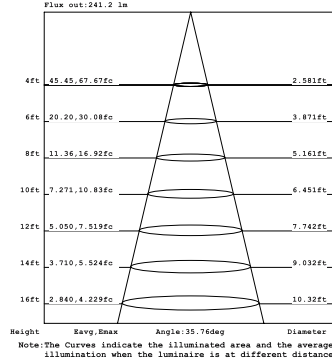

BRAVO

1-LT Recessed - Snoot Gimbal
PHOTOMETRICS (Metric)

10W 1-LIGHT SNOOT GIMBAL NARROW CLEAR

15W 1-LIGHT SNOOT GIMBAL NARROW CLEAR

10W 1-LIGHT SNOOT GIMBAL MEDIUM CLEAR

15W 1-LIGHT SNOOT GIMBAL MEDIUM CLEAR

10W 1-LIGHT SNOOT GIMBAL WIDE CLEAR

15W 1-LIGHT SNOOT GIMBAL WIDE CLEAR

BRAVO

1-LT Recessed - Snoot Gimbal
PHOTOMETRICS (Imperial)

10W 1-LIGHT SNOOT GIMBAL NARROW CLEAR

15W 1-LIGHT SNOOT GIMBAL NARROW CLEAR

10W 1-LIGHT SNOOT GIMBAL MEDIUM CLEAR

15W 1-LIGHT SNOOT GIMBAL MEDIUM CLEAR

10W 1-LIGHT SNOOT GIMBAL WIDE CLEAR

15W 1-LIGHT SNOOT GIMBAL WIDE CLEAR