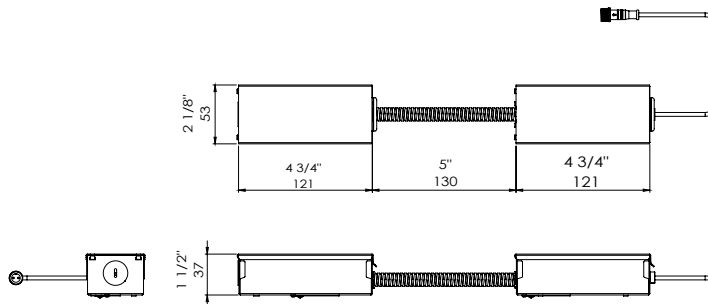

**NEW CONSTRUCTION PLATE
TRIM & TRIMLESS**
44360-016

CUT HOLE:
Trim & Trimless:
4 1/8" x 4 1/8"

AT/IC BOX
46743-015

CUT HOLE:
Trim & Trimless:
4 1/8" x 4 1/8"

DRIVERS

- Compatible with TRIAC (forward-phase or leading-edge) ELV (reverse-phase or trailing edge) and 0-10V dimmers.
- ESSxxxW models: TRIAC and ELV dimming only at 120 Vac
- ESSxxxW models: ELV dimming only at 230 Vac
- 90° C maximum case hot spot temperature
- Class 2 power supply
- Lifetime: 50,000 hours at 70° case hot spot temperature (some models have a higher lifetime)
- IP64-rated (IP66 for ESST) case with silicone-based potting
- Protections: Output open load, over-current and short-circuit (hiccup), and over-temperature with auto recovery.
- Conducted and radiated EMI: Compliant with FCC CFR Title 47 Part 15 Class B (120 Vac) and Class A (277 Vac), and EN55015 (CISPR 15) at 220, 230, and 240 Vac.
- Complies with ENERGY STAR®, DLC (DesignLight Consortium®) and CA Title 24 technical requirements
- Worldwide safety approvals