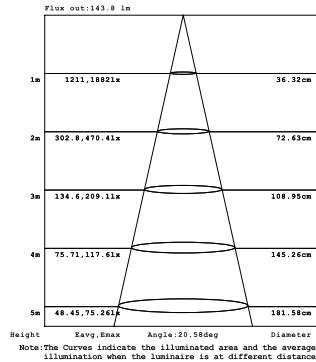

BRAVO

1-LT Recessed - Snoot Gimbal
PHOTOMETRICS (Metric)

10W 1-LIGHT SNOOT GIMBAL NARROW CLEAR

15W 1-LIGHT SNOOT GIMBAL NARROW CLEAR

10W 1-LIGHT SNOOT GIMBAL MEDIUM CLEAR

15W 1-LIGHT SNOOT GIMBAL MEDIUM CLEAR

10W 1-LIGHT SNOOT GIMBAL WIDE CLEAR

15W 1-LIGHT SNOOT GIMBAL WIDE CLEAR

BRAVO

1-LT Recessed - Snoot Gimbal
PHOTOMETRICS (Imperial)

10W 1-LIGHT SNOOT GIMBAL NARROW CLEAR

15W 1-LIGHT SNOOT GIMBAL NARROW CLEAR