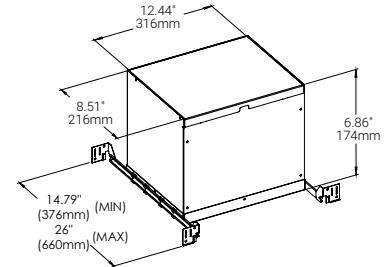

CUT HOLE:
Trim & Trimless:
4 1/8" x 4 1/8"