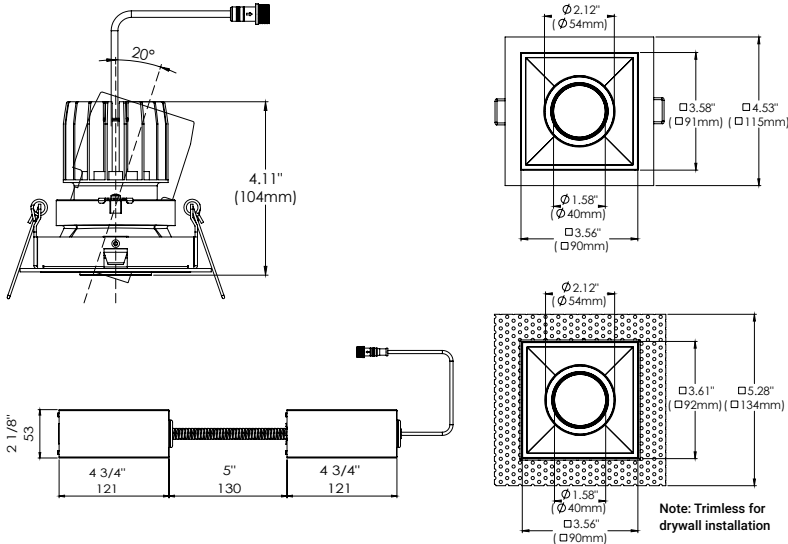

MAX CEILING TRIM THICKNESS: 1.25" TRIMLESS THICKNESS: 1.5"

SPECIFICATIONS

FIXTURE BODY	18 gauge powder coated steel body. Aluminum powder coated trim or trimless mesh plate
INSTALLATION TYPE	Remodel/existing ceiling N/C plate, IC Box on page 2
CUT HOLE	Trim & Trimless: 4 1/8" x 4 1/8"
COLOR FINISH	Black/White/Custom
LIGHT MODULE	High output, high efficiency LED COB Lumen Maintenance: 70%@50,000 hrs
INPUT VOLTAGE	120V - 277V
WATTAGE	10W IC Rated, 15W Non-IC Rated
POWER SUPPLY	ERP 10W or 15W, Constant Current 250mA or 350mA power supply Minimum operating temperature: -30° Enclosed in a Junction box with 12" flexible cable to mate to module connector
ADJUSTABILITY	20°
CRI	90+
DIMMING	TRIAC/ELV/0-10V
DELIVERED LUMENS	10W, 370 Lumens & 15W, 480 Lumens, Dim to Warm: 15W, 355 Lumens
CCT OPTIONS	2700K/3000K/3500K/4000K, DIM (Dim to warm)
REFLECTORS	(N) Narrow 15°/(M) Medium 24°/(W) Wide 38°/ (F) Flood Wide 50°
DIFFUSERS	(CL) Clear/(LN) Linear Spread/(FR) Frosted (SP) Solite/(HC)Honeycomb Louvre
APPROVAL	Damp
ELECTRICAL APPROVAL	Compliant
WARRANTY	