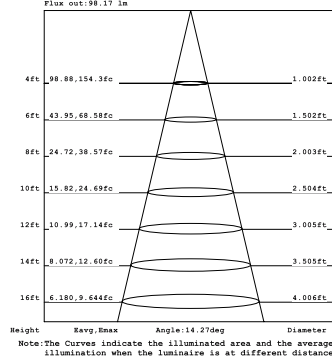

BRAVO

1-LT Recessed - Snoot Gimbal
PHOTOMETRICS (Metric)

10W 1-LIGHT SNOOT GIMBAL NARROW CLEAR

15W 1-LIGHT SNOOT GIMBAL NARROW CLEAR

10W 1-LIGHT SNOOT GIMBAL MEDIUM CLEAR

15W 1-LIGHT SNOOT GIMBAL MEDIUM CLEAR

10W 1-LIGHT SNOOT GIMBAL WIDE CLEAR

15W 1-LIGHT SNOOT GIMBAL WIDE CLEAR

BRAVO

1-LT Recessed - Snoot Gimbal
PHOTOMETRICS (Imperial)

10W 1-LIGHT SNOOT GIMBAL NARROW CLEAR

15W 1-LIGHT SNOOT GIMBAL NARROW CLEAR

10W 1-LIGHT SNOOT GIMBAL MEDIUM CLEAR

15W 1-LIGHT SNOOT GIMBAL MEDIUM CLEAR

10W 1-LIGHT SNOOT GIMBAL WIDE CLEAR

15W 1-LIGHT SNOOT GIMBAL WIDE CLEAR