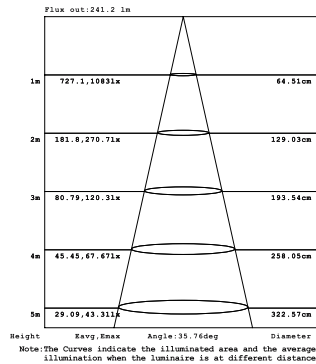

BRAVO

1-LT Recessed - Snoot Gimbal
PHOTOMETRICS (Metric)

10W 1-LIGHT SNOOT GIMBAL NARROW CLEAR

15W 1-LIGHT SNOOT GIMBAL NARROW CLEAR

10W 1-LIGHT SNOOT GIMBAL MEDIUM CLEAR

15W 1-LIGHT SNOOT GIMBAL MEDIUM CLEAR

10W 1-LIGHT SNOOT GIMBAL WIDE CLEAR

15W 1-LIGHT SNOOT GIMBAL WIDE CLEAR

BRAVO

1-LT Recessed - Snoot Gimbal
PHOTOMETRICS (Imperial)

10W 1-LIGHT SNOOT GIMBAL NARROW CLEAR

15W 1-LIGHT SNOOT GIMBAL NARROW CLEAR