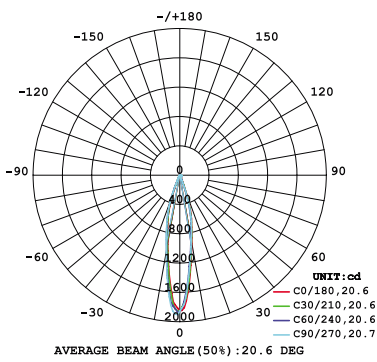

10W 1-LIGHT SNOOT GIMBAL WIDE CLEAR

15W 1-LIGHT SNOOT GIMBAL WIDE CLEAR

BRAVO

1-LT Recessed - Snoot Gimbal
PHOTOMETRICS (Imperial)

10W 1-LIGHT SNOOT GIMBAL NARROW CLEAR

15W 1-LIGHT SNOOT GIMBAL NARROW CLEAR