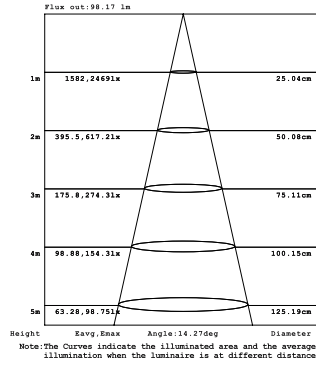

**NEW CONSTRUCTION PLATE
TRIM & TRIMLESS**
44360-016

CUT HOLE:
Trim & Trimless:
4 1/8" x 4 1/8"

AT/IC BOX
46743-015

CUT HOLE:
Trim & Trimless:
4 1/8" x 4 1/8"

DRIVERS

- Compatible with TRIAC (forward-phase or leading-edge) ELV (reverse-phase or trailing edge) and 0-10V dimmers.
- ESSxxxW models: TRIAC and ELV dimming only at 120 Vac
- ESSxxxW models: ELV dimming only at 230 Vac
- 90° C maximum case hot spot temperature
- Class 2 power supply
- Lifetime: 50,000 hours at 70° case hot spot temperature (some models have a higher lifetime)
- IP64-rated (IP66 for ESST) case with silicone-based potting
- Protections: Output open load, over-current and short-circuit (hiccup), and over-temperature with auto recovery.
- Conducted and radiated EMI: Compliant with FCC CFR Title 47 Part 15 Class B (120 Vac) and Class A (277 Vac), and EN55015 (CISPR 15) at 220, 230, and 240 Vac.
- Complies with ENERGY STAR®, DLC (DesignLight Consortium®) and CA Title 24 technical requirements
- Worldwide safety approvals

BRAVO

1-LT Recessed - Snoot Gimbal
PHOTOMETRICS (Metric)

10W 1-LIGHT SNOOT GIMBAL NARROW CLEAR

15W 1-LIGHT SNOOT GIMBAL NARROW CLEAR

10W 1-LIGHT SNOOT GIMBAL MEDIUM CLEAR

15W 1-LIGHT SNOOT GIMBAL MEDIUM CLEAR