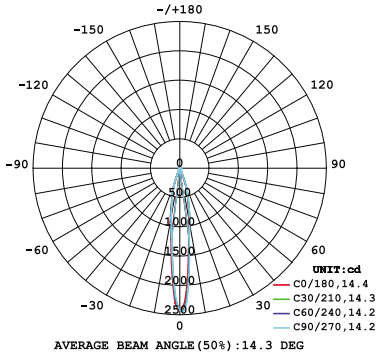

BRAVO

1-LT Recessed - Snoot Gimbal
PHOTOMETRICS (Imperial)

10W 1-LIGHT SNOOT GIMBAL NARROW CLEAR