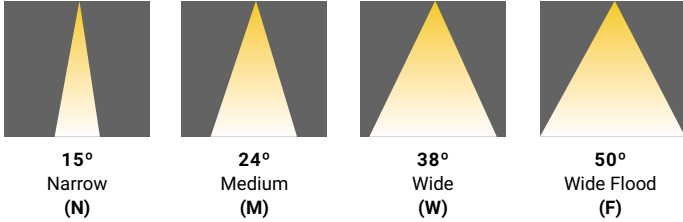

REFLECTOR OPTIONS