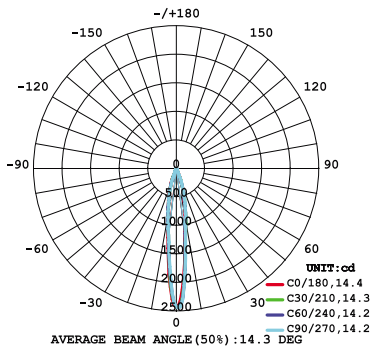

BRAVO

1-LT Recessed - Snoot Gimbal
PHOTOMETRICS (Metric)

10W 1-LIGHT SNOOT GIMBAL NARROW CLEAR

15W 1-LIGHT SNOOT GIMBAL NARROW CLEAR

10W 1-LIGHT SNOOT GIMBAL MEDIUM CLEAR

15W 1-LIGHT SNOOT GIMBAL MEDIUM CLEAR