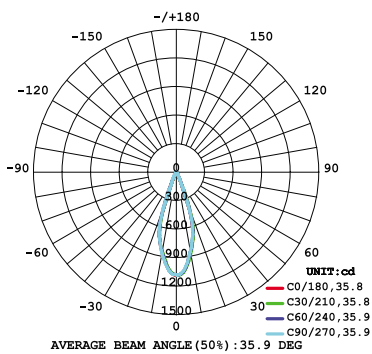

BRAVO

1-LT Recessed - Snoot Gimbal
PHOTOMETRICS (Metric)

10W 1-LIGHT SNOOT GIMBAL NARROW CLEAR

15W 1-LIGHT SNOOT GIMBAL NARROW CLEAR

10W 1-LIGHT SNOOT GIMBAL MEDIUM CLEAR

15W 1-LIGHT SNOOT GIMBAL MEDIUM CLEAR