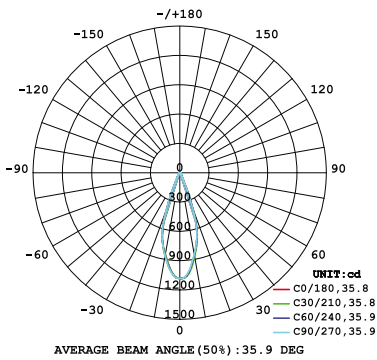

10W 1-LIGHT SNOOT GIMBAL WIDE CLEAR