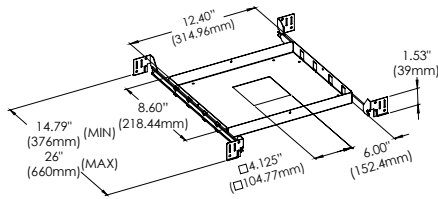

### ADD-ONS (Sold Separate)

**SINUSOIDAL EMERGENCY MICRO INVERTER**  
47184-015

- Remote Mounted
- 150W Max 0-10V
- 25W Max Triac/elv.
- Can accommodate multiple fixtures
- Recommended to load to 80%
- 90 Min Service
- See Spc Sheet for more details

### NEW CONSTRUCTION PLATES + IC BOXES

**NEW CONSTRUCTION PLATE TRIM & TRIMLESS**  
44360-016

**CUT HOLE:**  
Trim & Trimless:  
4 1/8" x 4 1/8"

**AT/IC BOX**  
46743-015

**CUT HOLE:**  
Trim & Trimless:  
4 1/8" x 4 1/8"