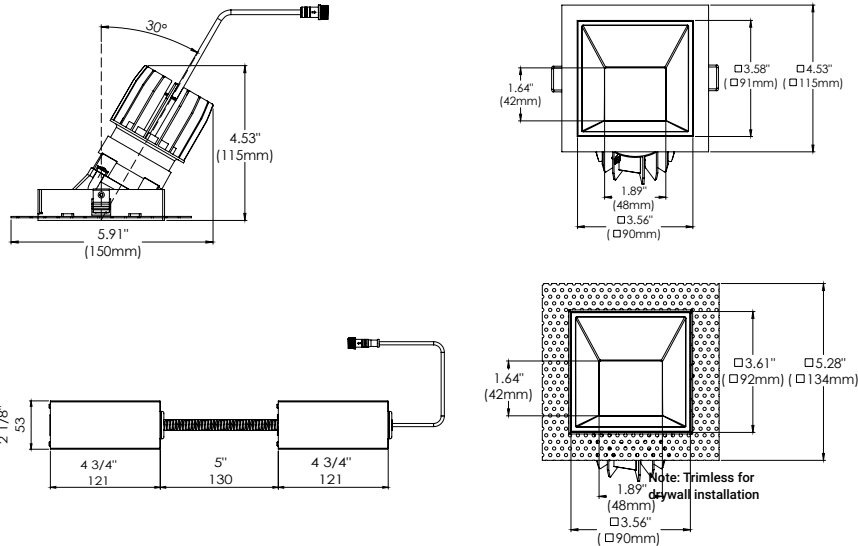

### SPECIFICATIONS

<b>FIXTURE BODY</b>	18 gauge powder coated steel body. Aluminum powder coated trim or trimless mesh plate
<b>INSTALLATION TYPE</b>	Remodel/existing ceiling N/C plate, IC Box on page 2
<b>CUT HOLE</b>	Trim & Trimless: 4 1/8" x 4 1/8"
<b>COLOR FINISH</b>	Black/White/Custom
<b>LIGHT MODULE</b>	High output, high efficiency LED COB Lumen Maintenance: 70%@50,000 hrs
<b>INPUT VOLTAGE</b>	120V - 277V
<b>WATTAGE</b>	15W Non-IC Rated
<b>POWER SUPPLY</b>	ERP 15W, Constant Current 350mA power supply Minimum operating temperature: -30° Enclosed in a Junction box with 12" flexible cable to mate to module connector
<b>BEAM ANGLE</b>	75° (Wall Wash)
<b>CRI</b>	90+
<b>DIMMING</b>	TRIAC/ELV/0-10V
<b>DELIVERED LUMENS</b>	15W, 750 Lumens
<b>CCT OPTIONS</b>	3000K/4000K
<b>APPROVAL</b>	Damp
<b>ELECTRICAL APPROVAL</b>	Compliant
<b>WARRANTY</b>	

ORDERING GUIDE EXAMPLE:  
Bravo / Recessed Mount / 1-Light / Trim / White / Wall Wash  
15W / 3000K  
CODE: **BVO-R-1-T-02-WL-15-30**