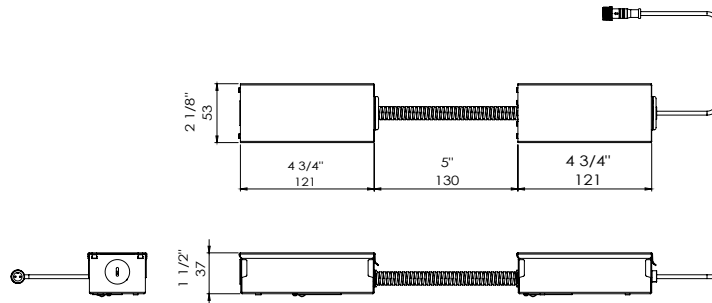

DRIVERS

- Compatible with TRIAC (forward-phase or leading-edge) ELV (reverse-phase or trailing edge) and 0-10V dimmers.
- ESSxxxW models: TRIAC and ELV dimming only at 120 Vac
- ESSxxxW models: ELV dimming only at 230 Vac
- 90° C maximum case hot spot temperature
- Class 2 power supply
- Lifetime: 50,000 hours at 70° case hot spot temperature (some models have a higher lifetime)
- IP64-rated (IP66 for ESST) case with silicone-based potting
- Protections: Output open load, over-current and short-circuit (hiccup), and over-temperature with auto recovery.
- Conducted and radiated EMI: Compliant with FCC CFR Title 47 Part 15 Class B (120 Vac) and Class A (277 Vac), and EN55015 (CISPR 15) at 220, 230, and 240 Vac.
- Complies with ENERGY STAR®, DLC (DesignLight Consortium®) and CA Title 24 technical requirements
- Worldwide safety approvals