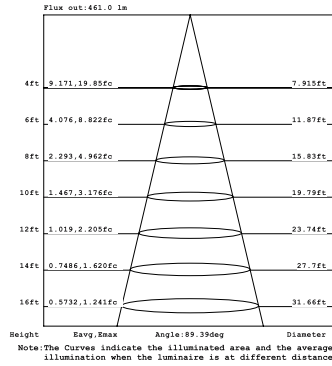

### NEW CONSTRUCTION PLATES + IC BOXES

**NEW CONSTRUCTION PLATE TRIM & TRIMLESS**  
44360-016

**CUT HOLE:**  
Trim & Trimless:  
4 1/8" x 4 1/8"

**AT/IC BOX**  
46743-015

**CUT HOLE:**  
Trim & Trimless:  
4 1/8" x 4 1/8"

(Metric)

15W- 1-LIGHT WALL WASH

(Imperial)

15W- 1-LIGHT WALL WSASH