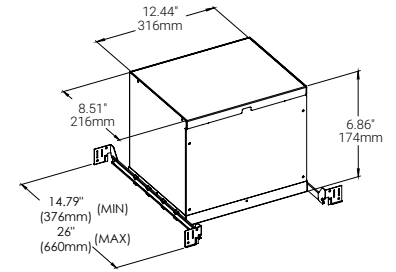

### NEW CONSTRUCTION PLATES + IC BOXES

**NEW CONSTRUCTION PLATE TRIM & TRIMLESS**  
44360-016

**CUT HOLE:**  
Trim & Trimless:  
4 1/8" x 4 1/8"

**AT/IC BOX**  
46743-015

**CUT HOLE:**  
Trim & Trimless:  
4 1/8" x 4 1/8"