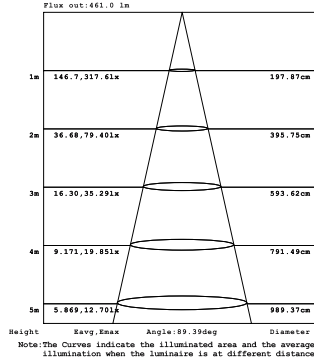

(Metric)

15W- 1-LIGHT WALL WASH

(Imperial)