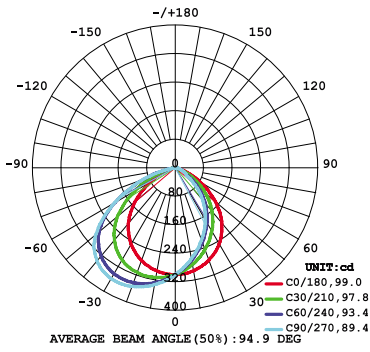

(Metric)

15W- 1-LIGHT WALL WASH

(Imperial)