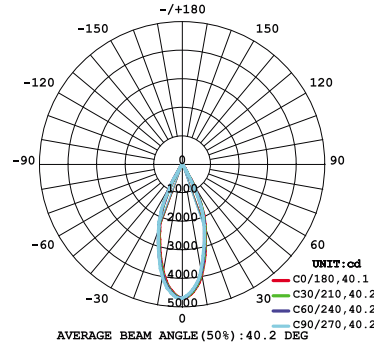

3 X

10W 1-LIGHT GIMBAL NARROW CLEAR

15W 1-LIGHT GIMBAL NARROW CLEAR

10W 1-LIGHT GIMBAL MEDIUM CLEAR

15W 1-LIGHT GIMBAL MEDIUM CLEAR

10W 1-LIGHT GIMBAL WIDE CLEAR

15W 1-LIGHT GIMBAL WIDE CLEAR

10W 1-LIGHT GIMBAL NARROW CLEAR