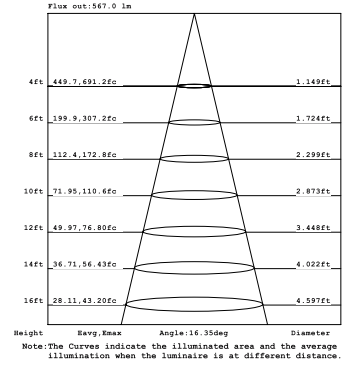

3 X

10W 1-LIGHT GIMBAL NARROW CLEAR

15W 1-LIGHT GIMBAL NARROW CLEAR

10W 1-LIGHT GIMBAL MEDIUM CLEAR

15W 1-LIGHT GIMBAL MEDIUM CLEAR

10W 1-LIGHT GIMBAL WIDE CLEAR

15W 1-LIGHT GIMBAL WIDE CLEAR

10W 1-LIGHT GIMBAL NARROW CLEAR

15W 1-LIGHT GIMBAL NARROW CLEAR

10W 1-LIGHT GIMBAL MEDIUM CLEAR

15W 1-LIGHT GIMBAL MEDIUM CLEAR

10W 1-LIGHT GIMBAL WIDE CLEAR

15W 1-LIGHT GIMBAL WIDE CLEAR