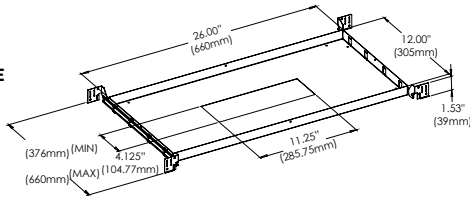

DIFFUSER OPTIONS

NEW CONSTRUCTION PLATES + IC BOXES

**NEW CONSTRUCTION PLATE
TRIM & TRIMLESS**
44362-010

CUT HOLE:
Trim & Trimless:
11 1/4" x 4 1/8"

AT/IC BOX
46745-019

CUT HOLE:
Trim & Trimless:
11 1/4" x 4 1/8"