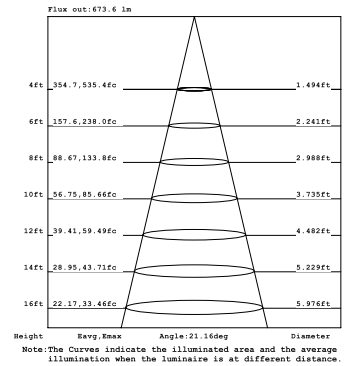

3 X

10W 1-LIGHT GIMBAL NARROW CLEAR

15W 1-LIGHT GIMBAL NARROW CLEAR

10W 1-LIGHT GIMBAL MEDIUM CLEAR

15W 1-LIGHT GIMBAL MEDIUM CLEAR

10W 1-LIGHT GIMBAL WIDE CLEAR

15W 1-LIGHT GIMBAL WIDE CLEAR

10W 1-LIGHT GIMBAL NARROW CLEAR

15W 1-LIGHT GIMBAL NARROW CLEAR

10W 1-LIGHT GIMBAL MEDIUM CLEAR

15W 1-LIGHT GIMBAL MEDIUM CLEAR

10W 1-LIGHT GIMBAL WIDE CLEAR

15W 1-LIGHT GIMBAL WIDE CLEAR