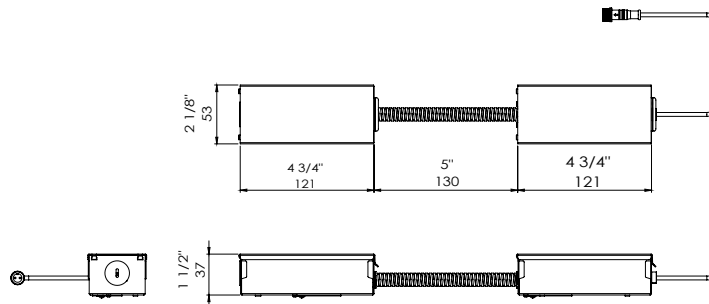

10W 1-LIGHT GIMBAL NARROW CLEAR

10W 1-LIGHT GIMBAL MEDIUM CLEAR

DRIVERS

- Compatible with TRIAC (forward-phase or leading-edge) ELV (reverse-phase or trailing edge) and 0-10V dimmers.
- ESSxxxW models: TRIAC and ELV dimming only at 120 Vac
- ESSxxxW models: ELV dimming only at 230 Vac
- 90° C maximum case hot spot temperature
- Class 2 power supply
- Lifetime: 50,000 hours at 70° case hot spot temperature (some models have a higher lifetime)
- IP64-rated (IP66 for ESST) case with silicone-based potting
- Protections: Output open load, over-current and short-circuit (hiccup), and over-temperature with auto recovery.
- Conducted and radiated EMI: Compliant with FCC CFR Title 47 Part 15 Class B (120 Vac) and Class A (277 Vac), and EN55015 (CISPR 15) at 220, 230, and 240 Vac.
- Complies with ENERGY STAR®, DLC (DesignLight Consortium®) and CA Title 24 technical requirements
- Worldwide safety approvals

3 X