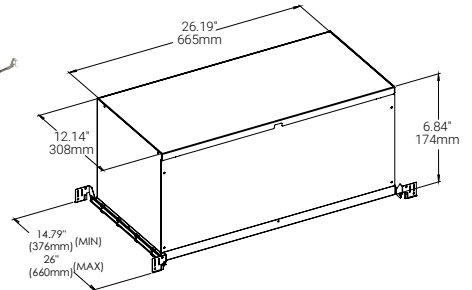

DIFFUSER OPTIONS

NEW CONSTRUCTION PLATES + IC BOXES

**NEW CONSTRUCTION PLATE
TRIM & TRIMLESS**
44362-010

CUT HOLE:
Trim & Trimless:
11 1/4" x 4 1/8"

AT/IC BOX
46745-019

CUT HOLE:
Trim & Trimless:
11 1/4" x 4 1/8"