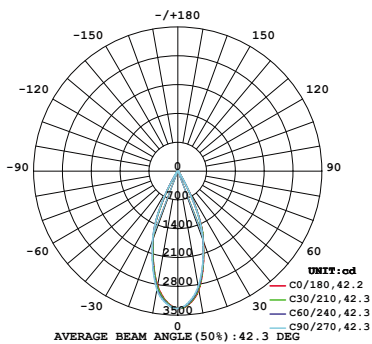

3 X

10W 1-LIGHT GIMBAL NARROW CLEAR

15W 1-LIGHT GIMBAL NARROW CLEAR

10W 1-LIGHT GIMBAL MEDIUM CLEAR

15W 1-LIGHT GIMBAL MEDIUM CLEAR

10W 1-LIGHT GIMBAL WIDE CLEAR

15W 1-LIGHT GIMBAL WIDE CLEAR

10W 1-LIGHT GIMBAL NARROW CLEAR