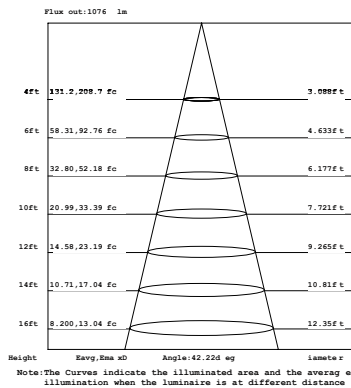

3 X

10W 1-LIGHT GIMBAL NARROW CLEAR

15W 1-LIGHT GIMBAL NARROW CLEAR

10W 1-LIGHT GIMBAL MEDIUM CLEAR

15W 1-LIGHT GIMBAL MEDIUM CLEAR

10W 1-LIGHT GIMBAL WIDE CLEAR

15W 1-LIGHT GIMBAL WIDE CLEAR

10W 1-LIGHT GIMBAL NARROW CLEAR

15W 1-LIGHT GIMBAL NARROW CLEAR

10W 1-LIGHT GIMBAL MEDIUM CLEAR

15W 1-LIGHT GIMBAL MEDIUM CLEAR

10W 1-LIGHT GIMBAL WIDE CLEAR

15W 1-LIGHT GIMBAL WIDE CLEAR