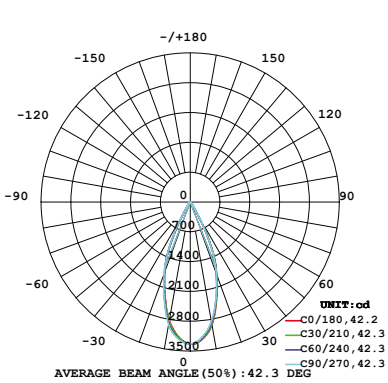

10W 1-LIGHT GIMBAL WIDE CLEAR