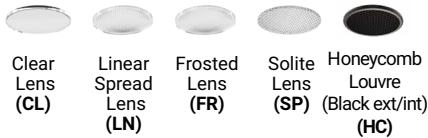

DIFFUSER OPTIONS