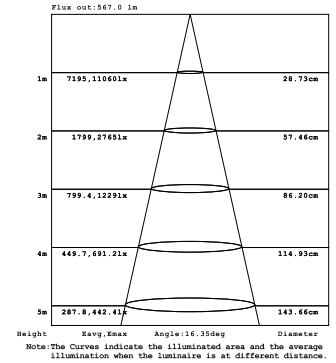

15W 1-LIGHT GIMBAL NARROW CLEAR