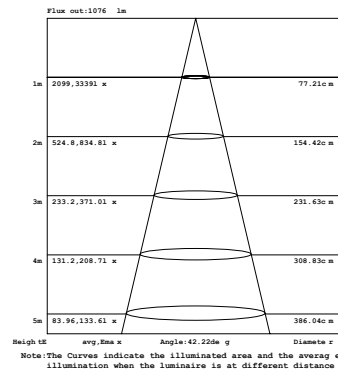

3 X

10W 1-LIGHT GIMBAL NARROW CLEAR

15W 1-LIGHT GIMBAL NARROW CLEAR

10W 1-LIGHT GIMBAL MEDIUM CLEAR

15W 1-LIGHT GIMBAL MEDIUM CLEAR

10W 1-LIGHT GIMBAL WIDE CLEAR

15W 1-LIGHT GIMBAL WIDE CLEAR

10W 1-LIGHT GIMBAL NARROW CLEAR

15W 1-LIGHT GIMBAL NARROW CLEAR

10W 1-LIGHT GIMBAL MEDIUM CLEAR

15W 1-LIGHT GIMBAL MEDIUM CLEAR

10W 1-LIGHT GIMBAL WIDE CLEAR

15W 1-LIGHT GIMBAL WIDE CLEAR