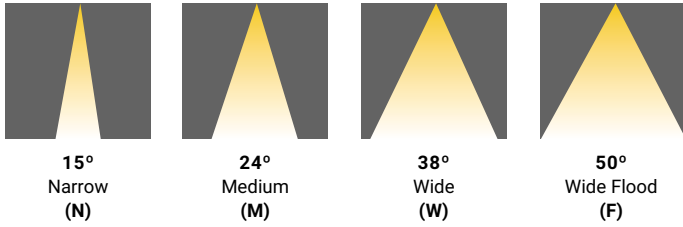

REFLECTOR OPTIONS