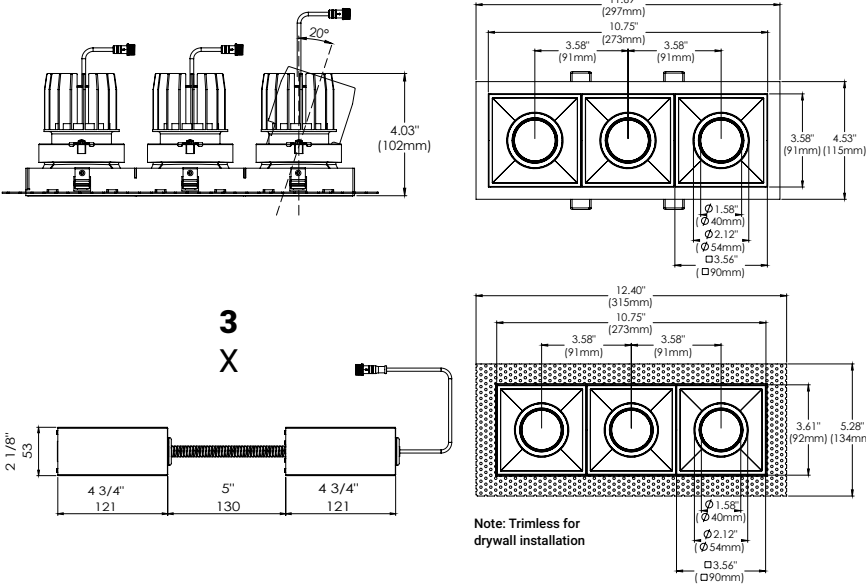

FEATURES

The Bravo collection features a sharp sleek design, no matter the type of fixture you choose within this collection. Whether you choose both Bravo ceiling mount luminaries and Bravo recessed mount fixtures, there will be a harmonious integration throughout the room. Bravo Recessed mount fixtures are available in 3 body sizes and can be outfitted with 7 different modules that can be used for various applications and installations.

MAX CEILING TRIM THICKNESS: 1.25" TRIMLESS 1.5"

SPECIFICATION GUIDE

BRAVO	RECESSED	3-LIGHT	TRIM/ TRIMLESS	FINISH	LIGHT MODULE x 3	WATTAGE	CCT	BEAM ANGLE	DIFFUSER	ADD-ONS**
BVO	R	3	T	TRIM	01 BLACK	10 10W	27	N 15°	CL	XT EXTENSION BAFFLE
			TL	TRIMLESS	02 WHITE	15 15W	30	M 24°	LN LINEAR SPREAD	EM EMERGENCY MICRO INVERTER
							35	W 38°	FR FROSTED	** Sold Separate, see page 2 for details.
							40	F 50°	SP SOLITE	
							DTW Dim To Warm		HC HONEYCOMB LOUVRE	

SPECIFICATIONS

FIXTURE BODY	18 gauge powder coated steel body. Aluminum powder coated trim or trimless mesh plate
INSTALLATION TYPE	Remodel/existing ceiling N/C plate, IC Box on page 2
CUT HOLE	Trim: 11 1/4" x 4 1/8" Trimless: 11 1/4" x 4 1/8"
COLOR FINISH	Black/White/Custom
LIGHT MODULE	High output, high efficiency LED COB Lumen Maintenance: 70%@50,000 hrs
INPUT VOLTAGE	120V - 277V
WATTAGE	30W IC Rated, 45W Non-IC Rated
POWER SUPPLY	3 x ERP 10W or 15W, Constant Current 250mA or 350mA power supply Minimum operating temperature: -30° Enclosed in a Junction box with 12" flexible cable to mate to module connector
ADJUSTABILITY	20°
CRI	90+
DIMMING	TRIAC/ELV/0-10V
DELIVERED LUMENS	3 x 10W, 2280 Lumens & 3 x 15W, 3030 Lumens, Dim to Warm: 3 x 15W, 2250 Lumens
CCT OPTIONS	2700K/3000K/3500K/4000K, DTM (Dim to warm)
REFLECTORS	(N) Narrow 15°/(M) Medium 24°/(W) Wide 38°/(F) Flood Wide 50°
DIFFUSERS	(CL) Clear/(LN) Linear Spread/(FR) Frosted (SP) Solite/(HC) Honeycomb Louvre
APPROVAL	Damp
ELECTRICAL APPROVAL	Compliant
WARRANTY	