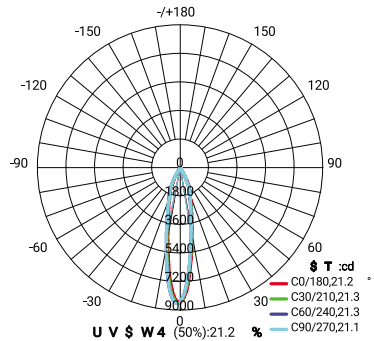

3 X

10W 1-LIGHT GIMBAL NARROW CLEAR

15W 1-LIGHT GIMBAL NARROW CLEAR

10W 1-LIGHT GIMBAL MEDIUM CLEAR

15W 1-LIGHT GIMBAL MEDIUM CLEAR

10W 1-LIGHT GIMBAL WIDE CLEAR

15W 1-LIGHT GIMBAL WIDE CLEAR

10W 1-LIGHT GIMBAL NARROW CLEAR