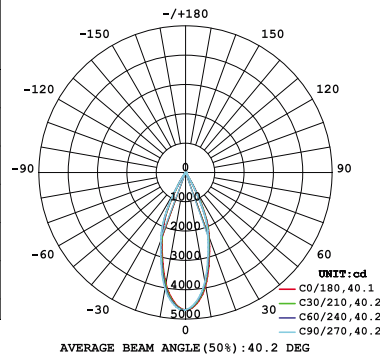

3 X

10W 1-LIGHT GIMBAL NARROW CLEAR

15W 1-LIGHT GIMBAL NARROW CLEAR

10W 1-LIGHT GIMBAL MEDIUM CLEAR

15W 1-LIGHT GIMBAL MEDIUM CLEAR

10W 1-LIGHT GIMBAL WIDE CLEAR

15W 1-LIGHT GIMBAL WIDE CLEAR

10W 1-LIGHT GIMBAL NARROW CLEAR

15W 1-LIGHT GIMBAL NARROW CLEAR

10W 1-LIGHT GIMBAL MEDIUM CLEAR

15W 1-LIGHT GIMBAL MEDIUM CLEAR

10W 1-LIGHT GIMBAL WIDE CLEAR

15W 1-LIGHT GIMBAL WIDE CLEAR