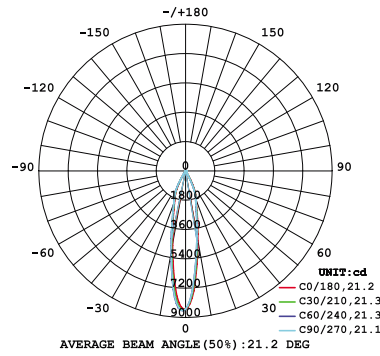

15W 1-LIGHT GIMBAL MEDIUM CLEAR