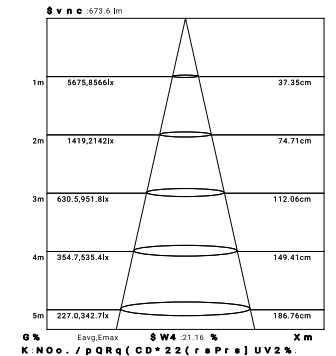

3 X

10W 1-LIGHT GIMBAL NARROW CLEAR

15W 1-LIGHT GIMBAL NARROW CLEAR

10W 1-LIGHT GIMBAL MEDIUM CLEAR

15W 1-LIGHT GIMBAL MEDIUM CLEAR

10W 1-LIGHT GIMBAL WIDE CLEAR

15W 1-LIGHT GIMBAL WIDE CLEAR

10W 1-LIGHT GIMBAL NARROW CLEAR