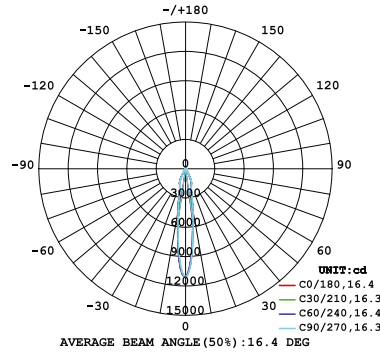

3 X

10W 1-LIGHT GIMBAL NARROW CLEAR

15W 1-LIGHT GIMBAL NARROW CLEAR

10W 1-LIGHT GIMBAL MEDIUM CLEAR

15W 1-LIGHT GIMBAL MEDIUM CLEAR

10W 1-LIGHT GIMBAL WIDE CLEAR

15W 1-LIGHT GIMBAL WIDE CLEAR

10W 1-LIGHT GIMBAL NARROW CLEAR