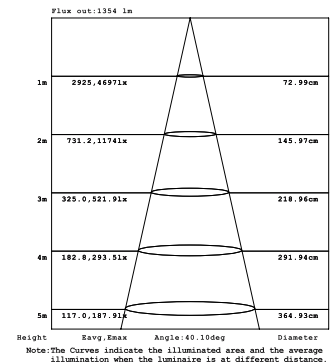

3 X

10W 1-LIGHT GIMBAL NARROW CLEAR

15W 1-LIGHT GIMBAL NARROW CLEAR

10W 1-LIGHT GIMBAL MEDIUM CLEAR

15W 1-LIGHT GIMBAL MEDIUM CLEAR

10W 1-LIGHT GIMBAL WIDE CLEAR

15W 1-LIGHT GIMBAL WIDE CLEAR

10W 1-LIGHT GIMBAL NARROW CLEAR

15W 1-LIGHT GIMBAL NARROW CLEAR

10W 1-LIGHT GIMBAL MEDIUM CLEAR

15W 1-LIGHT GIMBAL MEDIUM CLEAR

10W 1-LIGHT GIMBAL WIDE CLEAR

15W 1-LIGHT GIMBAL WIDE CLEAR