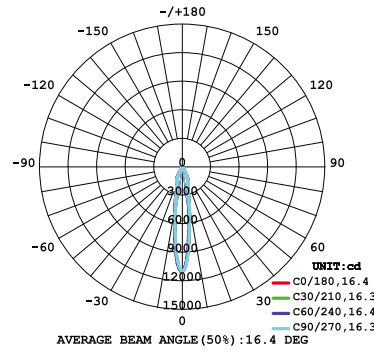

15W 1-LIGHT GIMBAL NARROW CLEAR