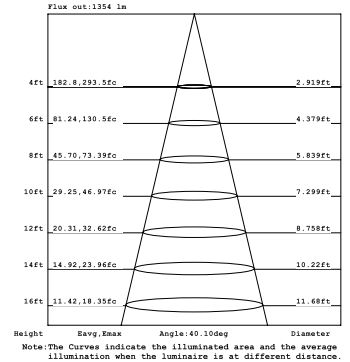

3 X

10W 1-LIGHT GIMBAL NARROW CLEAR

15W 1-LIGHT GIMBAL NARROW CLEAR

10W 1-LIGHT GIMBAL MEDIUM CLEAR

15W 1-LIGHT GIMBAL MEDIUM CLEAR

10W 1-LIGHT GIMBAL WIDE CLEAR

15W 1-LIGHT GIMBAL WIDE CLEAR

10W 1-LIGHT GIMBAL NARROW CLEAR

15W 1-LIGHT GIMBAL NARROW CLEAR

10W 1-LIGHT GIMBAL MEDIUM CLEAR

15W 1-LIGHT GIMBAL MEDIUM CLEAR

10W 1-LIGHT GIMBAL WIDE CLEAR

15W 1-LIGHT GIMBAL WIDE CLEAR