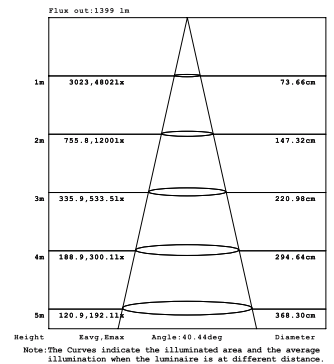

3 X

10W 1-LIGHT FIXED NARROW CLEAR

15W 1-LIGHT FIXED NARROW CLEAR

10W 1-LIGHT FIXED MEDIUM CLEAR

15W 1-LIGHT FIXED MEDIUM CLEAR

10W 1-LIGHT FIXED WIDE CLEAR

15W 1-LIGHT FIXED WIDE CLEAR

10W 1-LIGHT FIXED NARROW CLEAR

15W 1-LIGHT FIXED NARROW CLEAR

10W 1-LIGHT FIXED MEDIUM CLEAR

15W 1-LIGHT FIXED MEDIUM CLEAR

10W 1-LIGHT FIXED WIDE CLEAR

15W 1-LIGHT FIXED WIDE CLEAR