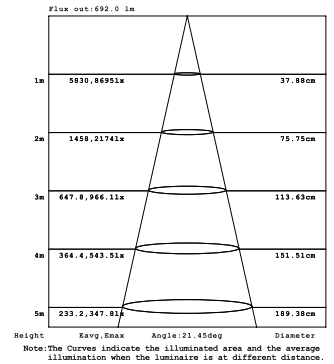

3 X

10W 1-LIGHT FIXED NARROW CLEAR

15W 1-LIGHT FIXED NARROW CLEAR

10W 1-LIGHT FIXED MEDIUM CLEAR

15W 1-LIGHT FIXED MEDIUM CLEAR

10W 1-LIGHT FIXED WIDE CLEAR

15W 1-LIGHT FIXED WIDE CLEAR

10W 1-LIGHT FIXED NARROW CLEAR