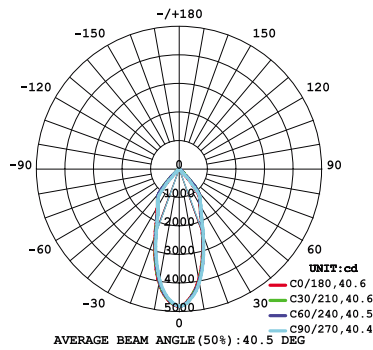

3 X

10W 1-LIGHT FIXED NARROW CLEAR

15W 1-LIGHT FIXED NARROW CLEAR

10W 1-LIGHT FIXED MEDIUM CLEAR

15W 1-LIGHT FIXED MEDIUM CLEAR

10W 1-LIGHT FIXED WIDE CLEAR

15W 1-LIGHT FIXED WIDE CLEAR

10W 1-LIGHT FIXED NARROW CLEAR