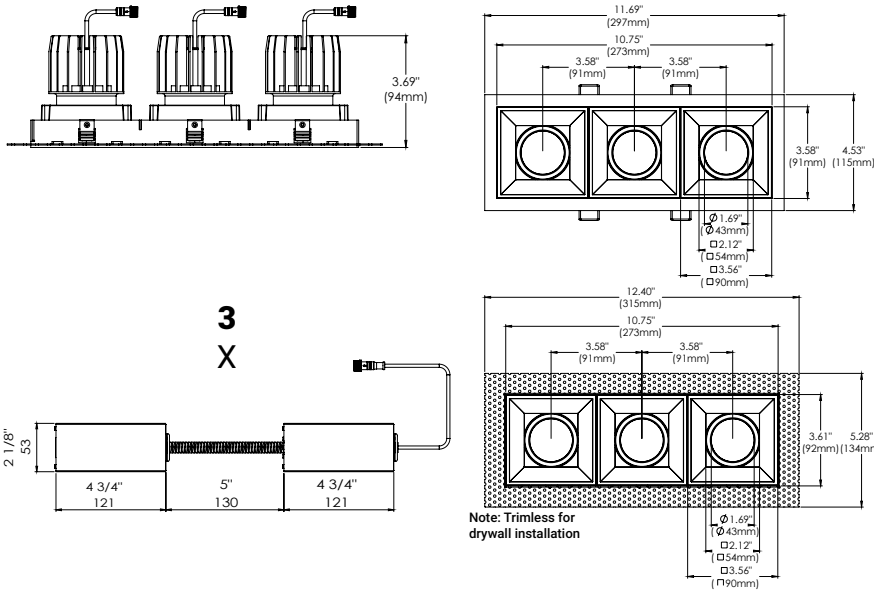

FEATURES

The Bravo collection features a sharp sleek design, no matter the type of fixture you choose within this collection. Whether you choose both Bravo ceiling mount luminaires and Bravo Recessed mount fixtures, there will be a harmonious integration throughout the room. Bravo Recessed mount fixtures are available in 3 body sizes and can be outfitted with 7 different modules that can be used for various applications and installations.

SPECIFICATIONS

| | |
|----------------------------|---|
| FIXTURE BODY | 18 gauge powder coated steel body. Aluminum powder coated trim or trimless mesh plate |
| INSTALLATION TYPE | Remodel/existing ceiling N/C plate, IC Box on page 2 |
| CUT HOLE | Trim: 11 1/4" x 4 1/8" Trimless: 11 1/4" x 4 1/8" |
| COLOR FINISH | Black/White/Custom |
| LIGHT MODULE | High output, high efficiency LED COB Lumen Maintenance: 70%@50,000 hrs |
| INPUT VOLTAGE | 120V - 277V |
| WATTAGE | 30W IC Rated, 45W Non-IC Rated |
| POWER SUPPLY | 3 x ERP 10W or 15W, Constant Current 250mA or 350mA power supply Minimum operating temperature: -30° Enclosed in a Junction box with 12" flexible cable to mate to module connector |
| CRI | 90+ |
| DIMMING | TRIAC/ELV/0-10V |
| DELIVERED LUMENS | 3 x 10W, 2430 Lumens & 3 x 15W, 3180 Lumens, Dim to Warm: 3 x 15W, 2355 Lumens |
| CCT OPTIONS | 2700K/3000K/3500K/4000K, DTM (Dim to warm) |
| REFLECTORS | (N) Narrow 15°/(M) Medium 24°/(W) Wide 38°/(F) Flood Wide 50° |
| DIFFUSERS | (CL) Clear/(LN) Linear Spread/(FR) Frosted (SP) Solite/(HC) Honeycomb Louvre |
| APPROVAL | Wet |
| ELECTRICAL APPROVAL | Compliant |
| WARRANTY | |