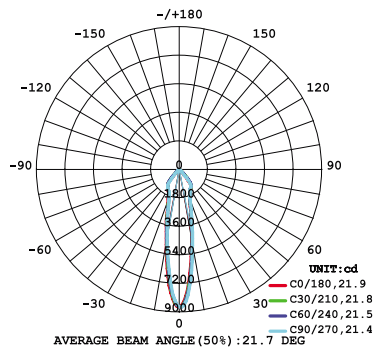

3 X

10W 1-LIGHT FIXED NARROW CLEAR

15W 1-LIGHT FIXED NARROW CLEAR

10W 1-LIGHT FIXED MEDIUM CLEAR

15W 1-LIGHT FIXED MEDIUM CLEAR

10W 1-LIGHT FIXED WIDE CLEAR

15W 1-LIGHT FIXED WIDE CLEAR

10W 1-LIGHT FIXED NARROW CLEAR