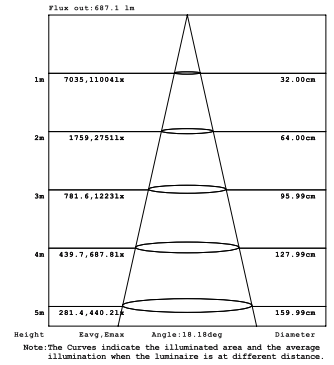

15W 1-LIGHT FIXED NARROW CLEAR