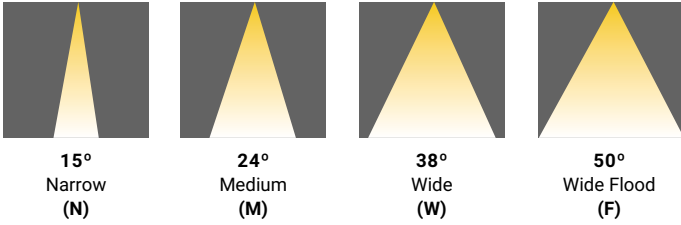

REFLECTOR OPTIONS