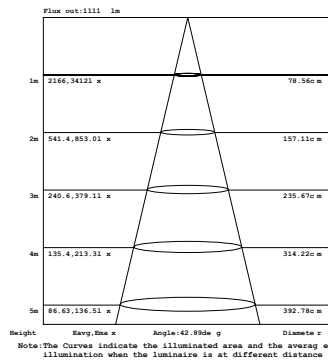

3 X

10W 1-LIGHT FIXED NARROW CLEAR

15W 1-LIGHT FIXED NARROW CLEAR

10W 1-LIGHT FIXED MEDIUM CLEAR

15W 1-LIGHT FIXED MEDIUM CLEAR

10W 1-LIGHT FIXED WIDE CLEAR

15W 1-LIGHT FIXED WIDE CLEAR

10W 1-LIGHT FIXED NARROW CLEAR

15W 1-LIGHT FIXED NARROW CLEAR

10W 1-LIGHT FIXED MEDIUM CLEAR

15W 1-LIGHT FIXED MEDIUM CLEAR

10W 1-LIGHT FIXED WIDE CLEAR

15W 1-LIGHT FIXED WIDE CLEAR