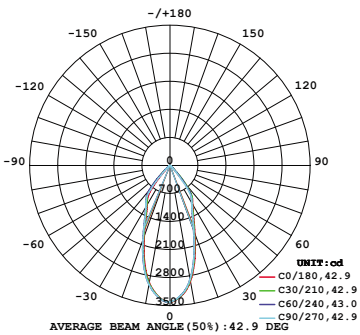

3 X

10W 1-LIGHT FIXED NARROW CLEAR

15W 1-LIGHT FIXED NARROW CLEAR

10W 1-LIGHT FIXED MEDIUM CLEAR

15W 1-LIGHT FIXED MEDIUM CLEAR

10W 1-LIGHT FIXED WIDE CLEAR

15W 1-LIGHT FIXED WIDE CLEAR

10W 1-LIGHT FIXED NARROW CLEAR