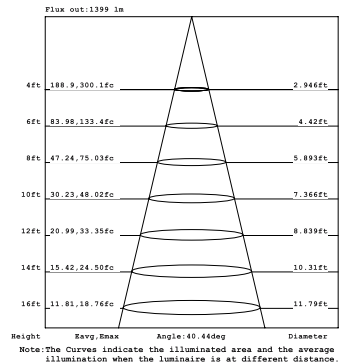

3 X

10W 1-LIGHT FIXED NARROW CLEAR

15W 1-LIGHT FIXED NARROW CLEAR

10W 1-LIGHT FIXED MEDIUM CLEAR

15W 1-LIGHT FIXED MEDIUM CLEAR

10W 1-LIGHT FIXED WIDE CLEAR

15W 1-LIGHT FIXED WIDE CLEAR

10W 1-LIGHT FIXED NARROW CLEAR

15W 1-LIGHT FIXED NARROW CLEAR

10W 1-LIGHT FIXED MEDIUM CLEAR

15W 1-LIGHT FIXED MEDIUM CLEAR

10W 1-LIGHT FIXED WIDE CLEAR

15W 1-LIGHT FIXED WIDE CLEAR