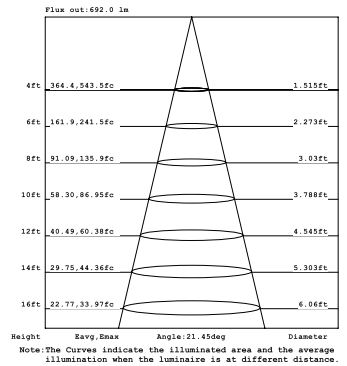

3 X

10W 1-LIGHT FIXED NARROW CLEAR

15W 1-LIGHT FIXED NARROW CLEAR

10W 1-LIGHT FIXED MEDIUM CLEAR

15W 1-LIGHT FIXED MEDIUM CLEAR

10W 1-LIGHT FIXED WIDE CLEAR

15W 1-LIGHT FIXED WIDE CLEAR

10W 1-LIGHT FIXED NARROW CLEAR

15W 1-LIGHT FIXED NARROW CLEAR

10W 1-LIGHT FIXED MEDIUM CLEAR

15W 1-LIGHT FIXED MEDIUM CLEAR

10W 1-LIGHT FIXED WIDE CLEAR

15W 1-LIGHT FIXED WIDE CLEAR