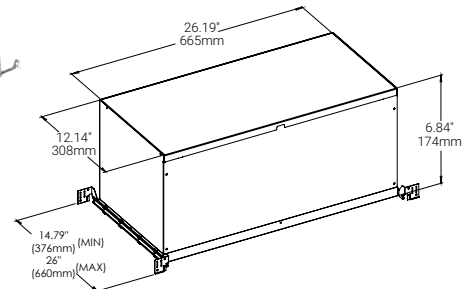

DIFFUSER OPTIONS

NEW CONSTRUCTION PLATES + IC BOXES

**NEW CONSTRUCTION PLATE
TRIM & TRIMLESS**
44362-010

CUT HOLE:
Trim & Trimless:
11 1/4" x 4 1/8"

AT/IC BOX
46745-019

CUT HOLE:
Trim & Trimless:
11 1/4" x 4 1/8"