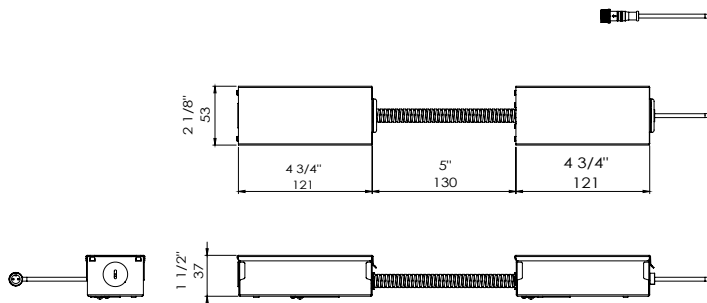

10W 1-LIGHT FIXED NARROW CLEAR

10W 1-LIGHT FIXED MEDIUM CLEAR

DRIVERS

- Compatible with TRIAC (forward-phase or leading-edge) ELV (reverse-phase or trailing edge) and 0-10V dimmers.
- ESSxxxW models: TRIAC and ELV dimming only at 120 Vac
- ESSxxxW models: ELV dimming only at 230 Vac
- 90° C maximum case hot spot temperature
- Class 2 power supply
- Lifetime: 50,000 hours at 70° case hot spot temperature (some models have a higher lifetime)
- IP64-rated (IP66 for ESST) case with silicone-based potting
- Protections: Output open load, over-current and short-circuit (hiccup), and over-temperature with auto recovery.
- Conducted and radiated EMI: Compliant with FCC CFR Title 47 Part 15 Class B (120 Vac) and Class A (277 Vac), and EN55015 (CISPR 15) at 220, 230, and 240 Vac.
- Complies with ENERGY STAR®, DLC (DesignLight Consortium®) and CA Title 24 technical requirements
- Worldwide safety approvals

3 X