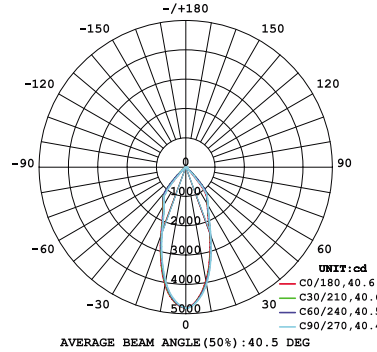

15W 1-LIGHT FIXED NARROW CLEAR

10W 1-LIGHT FIXED MEDIUM CLEAR

15W 1-LIGHT FIXED MEDIUM CLEAR

10W 1-LIGHT FIXED WIDE CLEAR

15W 1-LIGHT FIXED WIDE CLEAR