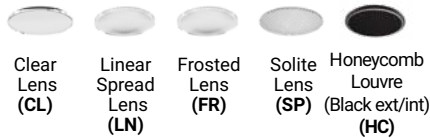

DIFFUSER OPTIONS