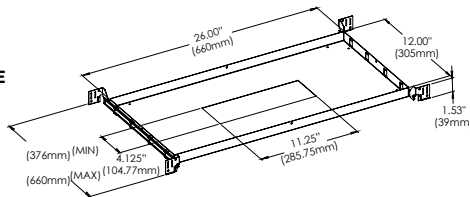

DIFFUSER OPTIONS

NEW CONSTRUCTION PLATES + IC BOXES

**NEW CONSTRUCTION PLATE
TRIM & TRIMLESS**
44362-010

CUT HOLE:
Trim & Trimless:
11 1/4" x 4 1/8"

AT/IC BOX
46745-019

CUT HOLE:
Trim & Trimless:
11 1/4" x 4 1/8"