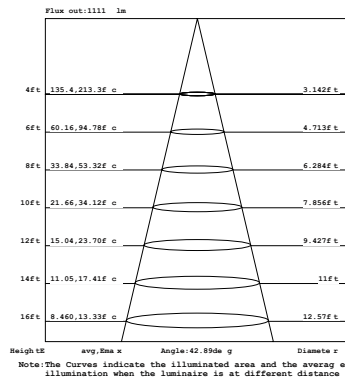

3 X

10W 1-LIGHT FIXED NARROW CLEAR

15W 1-LIGHT FIXED NARROW CLEAR

10W 1-LIGHT FIXED MEDIUM CLEAR

15W 1-LIGHT FIXED MEDIUM CLEAR

10W 1-LIGHT FIXED WIDE CLEAR

15W 1-LIGHT FIXED WIDE CLEAR

10W 1-LIGHT FIXED NARROW CLEAR

15W 1-LIGHT FIXED NARROW CLEAR

10W 1-LIGHT FIXED MEDIUM CLEAR

15W 1-LIGHT FIXED MEDIUM CLEAR

10W 1-LIGHT FIXED WIDE CLEAR

15W 1-LIGHT FIXED WIDE CLEAR