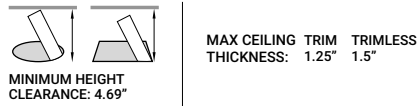

SPECIFICATIONS

| | |
|----------------------------|---|
| FIXTURE BODY | 18 gauge powder coated steel body. Aluminum powder coated trim or trimless mesh plate |
| INSTALLATION TYPE | Remodel/existing ceiling N/C plate, IC Box on page 2 |
| CUT HOLE | Trim: 11 1/4" x 4 1/8" Trimless: 11 1/4" x 4 1/8" |
| COLOR FINISH | Black/White/Custom |
| LIGHT MODULE | High output, high efficiency LED COB Lumen Maintenance: 70%@50,000 hrs |
| INPUT VOLTAGE | 120V - 277V |
| WATTAGE | 30W IC Rated, 45W Non-IC Rated |
| POWER SUPPLY | 3 x ERP 10W or 15W, Constant Current 250mA or 350mA power supply Minimum operating temperature: -30° Enclosed in a Junction box with 12" flexible cable to mate to module connector |
| CRI | 90+ |
| DIMMING | TRIAC/ELV/0-10V |
| DELIVERED LUMENS | 3 x 10W, 2430 Lumens & 3 x 15W, 3180 Lumens, Dim to Warm: 3 x 15W, 2355 Lumens |
| CCT OPTIONS | 2700K/3000K/3500K/4000K, DTM (Dim to warm) |
| REFLECTORS | (N) Narrow 15°/(M) Medium 24°/(W) Wide 38°/(F) Flood Wide 50° |
| DIFFUSERS | (CL) Clear/(LN) Linear Spread/(FR) Frosted (SP) Solite/(HC) Honeycomb Louvre |
| APPROVAL | Wet |
| ELECTRICAL APPROVAL | Compliant |
| WARRANTY | |