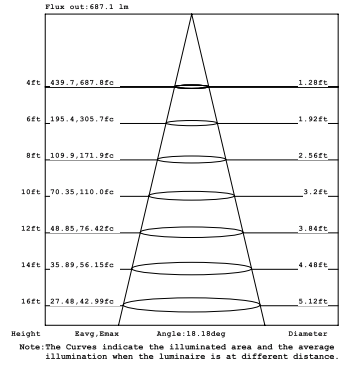

3 X

10W 1-LIGHT FIXED NARROW CLEAR

15W 1-LIGHT FIXED NARROW CLEAR

10W 1-LIGHT FIXED MEDIUM CLEAR

15W 1-LIGHT FIXED MEDIUM CLEAR

10W 1-LIGHT FIXED WIDE CLEAR

15W 1-LIGHT FIXED WIDE CLEAR

10W 1-LIGHT FIXED NARROW CLEAR

15W 1-LIGHT FIXED NARROW CLEAR

10W 1-LIGHT FIXED MEDIUM CLEAR

15W 1-LIGHT FIXED MEDIUM CLEAR

10W 1-LIGHT FIXED WIDE CLEAR

15W 1-LIGHT FIXED WIDE CLEAR