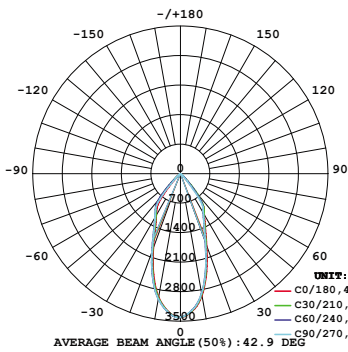

10W 1-LIGHT FIXED WIDE CLEAR