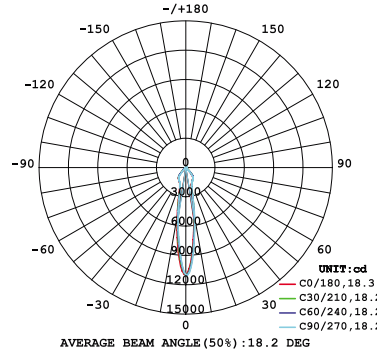

3 X

10W 1-LIGHT FIXED NARROW CLEAR

15W 1-LIGHT FIXED NARROW CLEAR

10W 1-LIGHT FIXED MEDIUM CLEAR

15W 1-LIGHT FIXED MEDIUM CLEAR

10W 1-LIGHT FIXED WIDE CLEAR

15W 1-LIGHT FIXED WIDE CLEAR

10W 1-LIGHT FIXED NARROW CLEAR