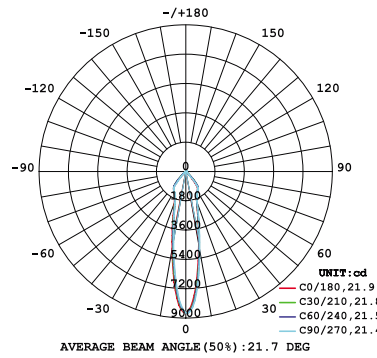

15W 1-LIGHT FIXED MEDIUM CLEAR