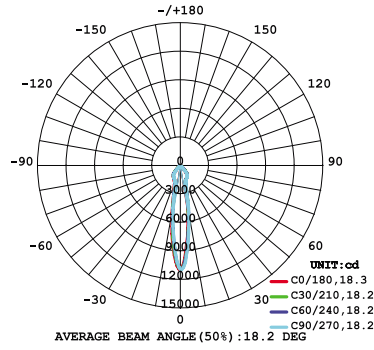

15W 1-LIGHT FIXED NARROW CLEAR