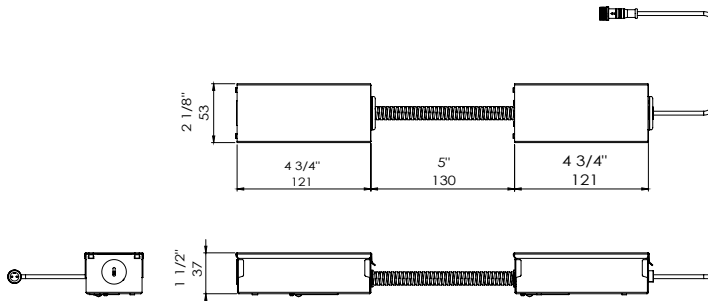

DRIVERS

- Compatible with TRIAC (forward-phase or leading-edge) ELV (reverse-phase or trailing edge) and 0-10V dimmers.
- ESSxxxW models: TRIAC and ELV dimming only at 120 Vac
- ESSxxxW models: ELV dimming only at 230 Vac
- 90° C maximum case hot spot temperature
- Class 2 power supply
- Lifetime: 50,000 hours at 70° case hot spot temperature (some models have a higher lifetime)
- IP64-rated (IP66 for ESST) case with silicone-based potting
- Protections: Output open load, over-current and short-circuit (hiccup), and over-temperature with auto recovery.
- Conducted and radiated EMI: Compliant with FCC CFR Title 47 Part 15 Class B (120 Vac) and Class A (277 Vac), and EN55015 (CISPR 15) at 220, 230, and 240 Vac.
- Complies with ENERGY STAR®, DLC (DesignLight Consortium®) and CA Title 24 technical requirements
- Worldwide safety approvals

3 X