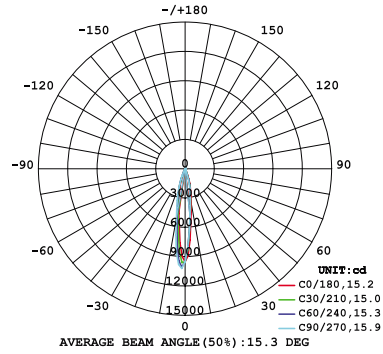

15W 1-LIGHT SNOOT GIMBAL NARROW CLEAR