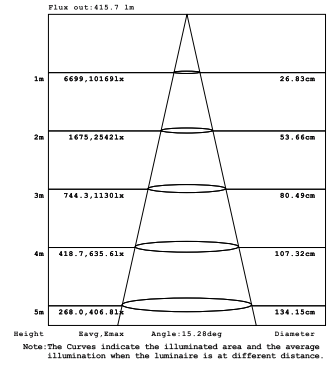

3 X

BRAVO

3-LT Recessed - Snoot Gimbal
PHOTOMETRICS (Metric)

10W 1-LIGHT SNOOT GIMBAL NARROW CLEAR

15W 1-LIGHT SNOOT GIMBAL NARROW CLEAR

10W 1-LIGHT SNOOT GIMBAL MEDIUM CLEAR

15W 1-LIGHT SNOOT GIMBAL MEDIUM CLEAR