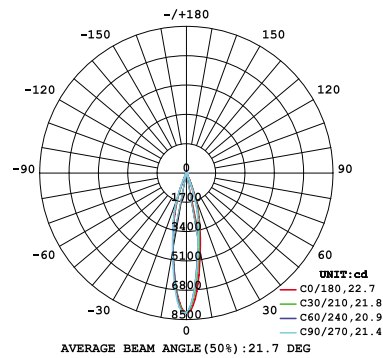

10W 1-LIGHT SNOOT GIMBAL WIDE CLEAR

15W 1-LIGHT SNOOT GIMBAL WIDE CLEAR

10W 1-LIGHT SNOOT GIMBAL NARROW CLEAR

15W 1-LIGHT SNOOT GIMBAL NARROW CLEAR

10W 1-LIGHT SNOOT GIMBAL MEDIUM CLEAR

15W 1-LIGHT SNOOT GIMBAL MEDIUM CLEAR