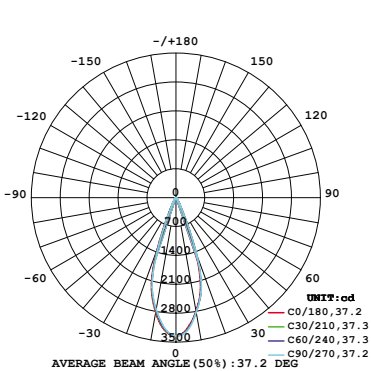

10W 1-LIGHT SNOOT GIMBAL WIDE CLEAR

15W 1-LIGHT SNOOT GIMBAL WIDE CLEAR

10W 1-LIGHT SNOOT GIMBAL NARROW CLEAR

15W 1-LIGHT SNOOT GIMBAL NARROW CLEAR

10W 1-LIGHT SNOOT GIMBAL MEDIUM CLEAR

15W 1-LIGHT SNOOT GIMBAL MEDIUM CLEAR

10W 1-LIGHT SNOOT GIMBAL WIDE CLEAR

15W 1-LIGHT SNOOT GIMBAL WIDE CLEAR