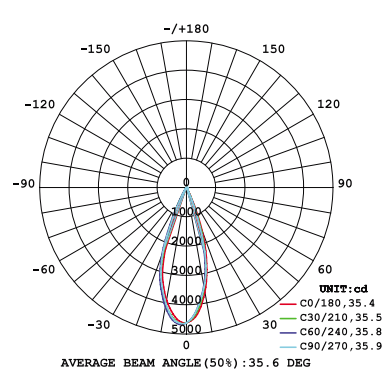

10W 1-LIGHT SNOOT GIMBAL WIDE CLEAR

15W 1-LIGHT SNOOT GIMBAL WIDE CLEAR

10W 1-LIGHT SNOOT GIMBAL NARROW CLEAR

15W 1-LIGHT SNOOT GIMBAL NARROW CLEAR

10W 1-LIGHT SNOOT GIMBAL MEDIUM CLEAR

15W 1-LIGHT SNOOT GIMBAL MEDIUM CLEAR

10W 1-LIGHT SNOOT GIMBAL WIDE CLEAR

15W 1-LIGHT SNOOT GIMBAL WIDE CLEAR