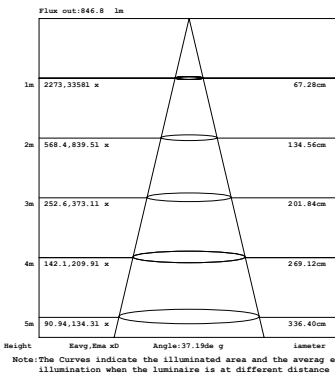

3 X

BRAVO

3-LT Recessed - Snoot Gimbal
PHOTOMETRICS (Metric)

10W 1-LIGHT SNOOT GIMBAL NARROW CLEAR

15W 1-LIGHT SNOOT GIMBAL NARROW CLEAR

10W 1-LIGHT SNOOT GIMBAL MEDIUM CLEAR

15W 1-LIGHT SNOOT GIMBAL MEDIUM CLEAR

10W 1-LIGHT SNOOT GIMBAL WIDE CLEAR

15W 1-LIGHT SNOOT GIMBAL WIDE CLEAR

10W 1-LIGHT SNOOT GIMBAL NARROW CLEAR

15W 1-LIGHT SNOOT GIMBAL NARROW CLEAR

10W 1-LIGHT SNOOT GIMBAL MEDIUM CLEAR

15W 1-LIGHT SNOOT GIMBAL MEDIUM CLEAR