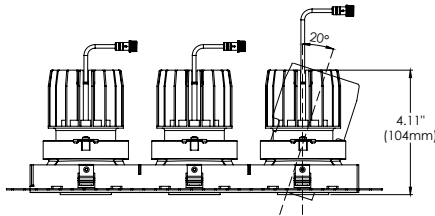

FEATURES

The Bravo collection features a sharp sleek design, no matter the type of fixture you choose within this collection. Whether you choose both Bravo ceiling mount luminaries and Bravo recessed mount fixtures, there will be a harmonious integration throughout the room. Bravo Recessed mount fixtures are available in 3 body sizes and can be outfitted with 7 different modules that can be used for various applications and installations.

Note: Trimless for drywall installation

MAX CEILING TRIM THICKNESS: 1.25" TRIMLESS 1.5"

SPECIFICATIONS

FIXTURE BODY	18 gauge powder coated steel body. Aluminum powder coated trim or trimless mesh plate
INSTALLATION TYPE	Remodel/existing ceiling N/C plate, IC Box on page 2
CUT HOLE	Trim: 11 1/4" x 4 1/8" Trimless: 11 1/4" x 4 1/8"
COLOR FINISH	Black/White/Custom
LIGHT MODULE	High output, high efficiency LED COB Lumen Maintenance: 70%@50,000 hrs
INPUT VOLTAGE	120V - 277V
WATTAGE	30W IC Rated, 45W Non-IC Rated
POWER SUPPLY	3 x ERP 10W or 15W, Constant Current 250mA or 350mA power supply Minimum operating temperature: -30° Enclosed in a Junction box with 12" flexible cable to mate to module connector
ADJUSTABILITY	20°
CRI	90+
DIMMING	TRIAC/ELV/0-10V
DELIVERED LUMENS	3 x 10W, 1110 Lumens & 3 x 15W, 1440 Lumens, Dim to Warm: 3 x 15W, 1065 Lumens
CCT OPTIONS	2700K/3000K/3500K/4000K, DTM (Dim to warm)
REFLECTORS	(N) Narrow 15°/(M) Medium 24°/(W) Wide 38°/(F) Flood Wide 50°
DIFFUSERS	(CL) Clear/(LN) Linear Spread/(FR) Frosted (SP) Solite/(HC) Honeycomb Louvre
APPROVAL	Damp
ELECTRICAL APPROVAL	Compliant
WARRANTY	