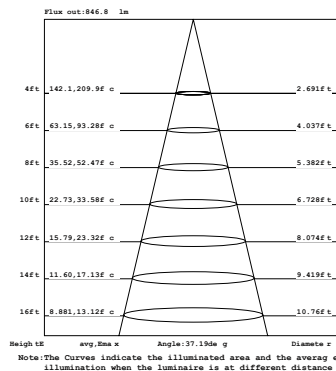

3 X

BRAVO

3-LT Recessed - Snoot Gimbal
PHOTOMETRICS (Metric)

10W 1-LIGHT SNOOT GIMBAL NARROW CLEAR

15W 1-LIGHT SNOOT GIMBAL NARROW CLEAR

10W 1-LIGHT SNOOT GIMBAL MEDIUM CLEAR

15W 1-LIGHT SNOOT GIMBAL MEDIUM CLEAR

10W 1-LIGHT SNOOT GIMBAL WIDE CLEAR

15W 1-LIGHT SNOOT GIMBAL WIDE CLEAR

10W 1-LIGHT SNOOT GIMBAL NARROW CLEAR

15W 1-LIGHT SNOOT GIMBAL NARROW CLEAR

10W 1-LIGHT SNOOT GIMBAL MEDIUM CLEAR

15W 1-LIGHT SNOOT GIMBAL MEDIUM CLEAR

10W 1-LIGHT SNOOT GIMBAL WIDE CLEAR

15W 1-LIGHT SNOOT GIMBAL WIDE CLEAR