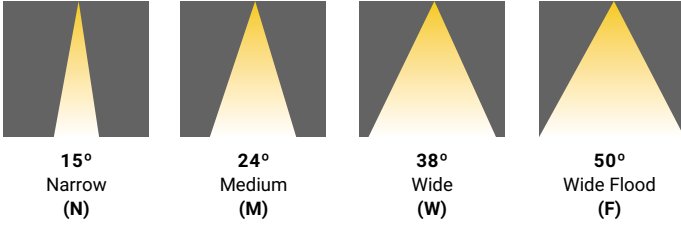

REFLECTOR OPTIONS