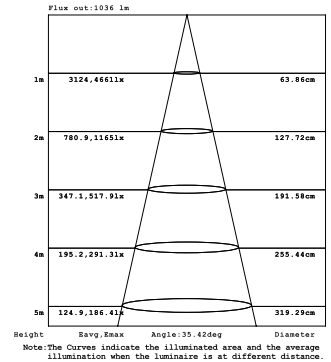

3 X

BRAVO

3-LT Recessed - Snoot Gimbal
PHOTOMETRICS (Metric)

10W 1-LIGHT SNOOT GIMBAL NARROW CLEAR

15W 1-LIGHT SNOOT GIMBAL NARROW CLEAR

10W 1-LIGHT SNOOT GIMBAL MEDIUM CLEAR

15W 1-LIGHT SNOOT GIMBAL MEDIUM CLEAR

10W 1-LIGHT SNOOT GIMBAL WIDE CLEAR

15W 1-LIGHT SNOOT GIMBAL WIDE CLEAR

10W 1-LIGHT SNOOT GIMBAL NARROW CLEAR

15W 1-LIGHT SNOOT GIMBAL NARROW CLEAR

10W 1-LIGHT SNOOT GIMBAL MEDIUM CLEAR

15W 1-LIGHT SNOOT GIMBAL MEDIUM CLEAR

10W 1-LIGHT SNOOT GIMBAL WIDE CLEAR

15W 1-LIGHT SNOOT GIMBAL WIDE CLEAR