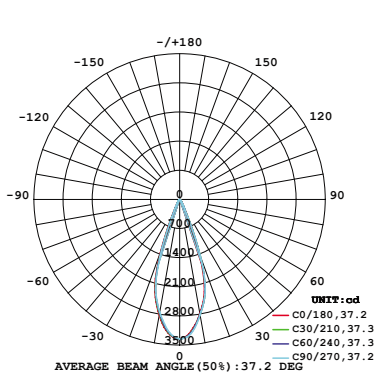

3 X

BRAVO

3-LT Recessed - Snoot Gimbal
PHOTOMETRICS (Metric)

10W 1-LIGHT SNOOT GIMBAL NARROW CLEAR

15W 1-LIGHT SNOOT GIMBAL NARROW CLEAR

10W 1-LIGHT SNOOT GIMBAL MEDIUM CLEAR

15W 1-LIGHT SNOOT GIMBAL MEDIUM CLEAR