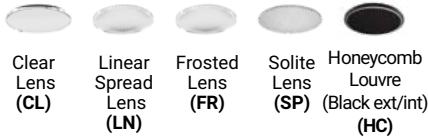

DIFFUSER OPTIONS