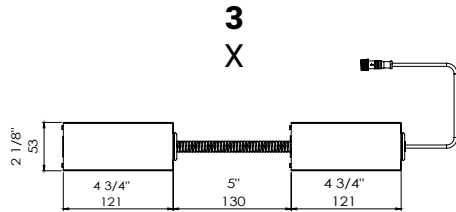

Note: Trimless for drywall installation

MAX CEILING TRIM THICKNESS: 1.25" TRIMLESS 1.5"

SPECIFICATIONS

FIXTURE BODY	18 gauge powder coated steel body. Aluminum powder coated trim or trimless mesh plate
INSTALLATION TYPE	Remodel/existing ceiling N/C plate, IC Box on page 2
CUT HOLE	Trim: 11 1/4" x 4 1/8" Trimless: 11 1/4" x 4 1/8"
COLOR FINISH	Black/White/Custom
LIGHT MODULE	High output, high efficiency LED COB Lumen Maintenance: 70%@50,000 hrs
INPUT VOLTAGE	120V - 277V
WATTAGE	30W IC Rated, 45W Non-IC Rated
POWER SUPPLY	3 x ERP 10W or 15W, Constant Current 250mA or 350mA power supply Minimum operating temperature: -30° Enclosed in a Junction box with 12" flexible cable to mate to module connector
ADJUSTABILITY	20°
CRI	90+
DIMMING	TRIAC/ELV/0-10V
DELIVERED LUMENS	3 x 10W, 1110 Lumens & 3 x 15W, 1440 Lumens, Dim to Warm: 3 x 15W, 1065 Lumens
CCT OPTIONS	2700K/3000K/3500K/4000K, DTM (Dim to warm)
REFLECTORS	(N) Narrow 15°/(M) Medium 24°/(W) Wide 38°/(F) Flood Wide 50°
DIFFUSERS	(CL) Clear/(LN) Linear Spread/(FR) Frosted (SP) Solite/(HC) Honeycomb Louvre
APPROVAL	Damp
ELECTRICAL APPROVAL	Compliant
WARRANTY	