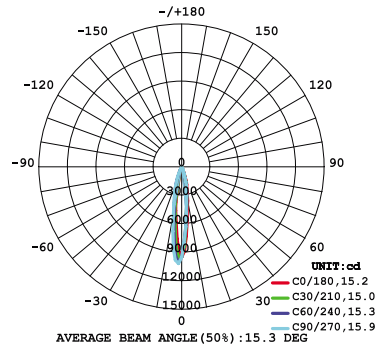

3 X

BRAVO

3-LT Recessed - Snoot Gimbal
PHOTOMETRICS (Metric)

10W 1-LIGHT SNOOT GIMBAL NARROW CLEAR

15W 1-LIGHT SNOOT GIMBAL NARROW CLEAR

10W 1-LIGHT SNOOT GIMBAL MEDIUM CLEAR

15W 1-LIGHT SNOOT GIMBAL MEDIUM CLEAR