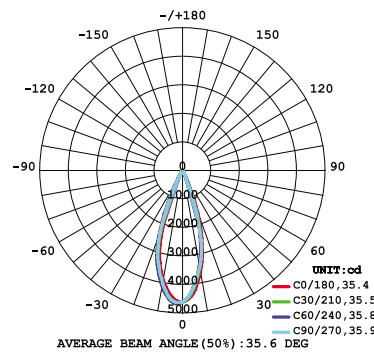

15W 1-LIGHT SNOOT GIMBAL WIDE CLEAR