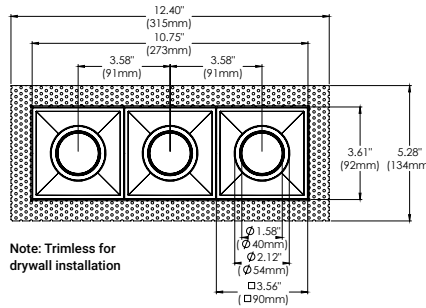

Note: Trimless for drywall installation

MAX CEILING TRIM THICKNESS: 1.25" TRIMLESS 1.5"

SPECIFICATIONS

FIXTURE BODY	18 gauge powder coated steel body. Aluminum powder coated trim or trimless mesh plate
INSTALLATION TYPE	Remodel/existing ceiling N/C plate, IC Box on page 2
CUT HOLE	Trim: 11 1/4" x 4 1/8" Trimless: 11 1/4" x 4 1/8"
COLOR FINISH	Black/White/Custom
LIGHT MODULE	High output, high efficiency LED COB Lumen Maintenance: 70%@50,000 hrs
INPUT VOLTAGE	120V - 277V
WATTAGE	30W IC Rated, 45W Non-IC Rated
POWER SUPPLY	3 x ERP 10W or 15W, Constant Current 250mA or 350mA power supply Minimum operating temperature: -30° Enclosed in a Junction box with 12" flexible cable to mate to module connector
ADJUSTABILITY	20°
CRI	90+
DIMMING	TRIAC/ELV/0-10V
DELIVERED LUMENS	3 x 10W, 1110 Lumens & 3 x 15W, 1440 Lumens, Dim to Warm: 3 x 15W, 1065 Lumens
CCT OPTIONS	2700K/3000K/3500K/4000K, DTM (Dim to warm)
REFLECTORS	(N) Narrow 15°/(M) Medium 24°/(W) Wide 38°/(F) Flood Wide 50°
DIFFUSERS	(CL) Clear/(LN) Linear Spread/(FR) Frosted (SP) Solite/(HC) Honeycomb Louvre
APPROVAL	Damp
ELECTRICAL APPROVAL	Compliant
WARRANTY	