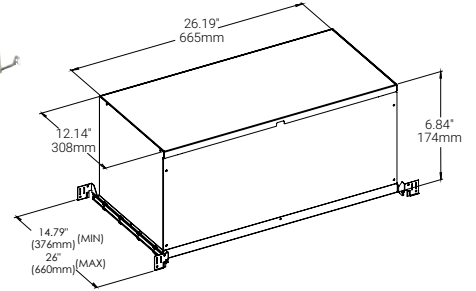

DIFFUSER OPTIONS

NEW CONSTRUCTION PLATES + IC BOXES

**NEW CONSTRUCTION PLATE
TRIM & TRIMLESS**
44362-010

CUT HOLE:
Trim & Trimless:
11 1/4" x 4 1/8"

AT/IC BOX
46745-019

CUT HOLE:
Trim & Trimless:
11 1/4" x 4 1/8"