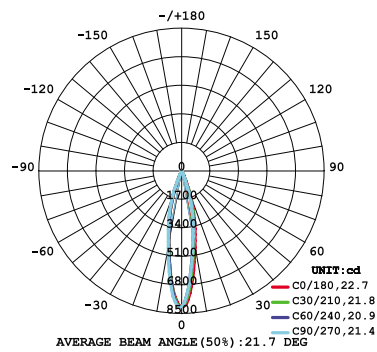

3 X

BRAVO

3-LT Recessed - Snoot Gimbal
PHOTOMETRICS (Metric)

10W 1-LIGHT SNOOT GIMBAL NARROW CLEAR

15W 1-LIGHT SNOOT GIMBAL NARROW CLEAR

10W 1-LIGHT SNOOT GIMBAL MEDIUM CLEAR

15W 1-LIGHT SNOOT GIMBAL MEDIUM CLEAR