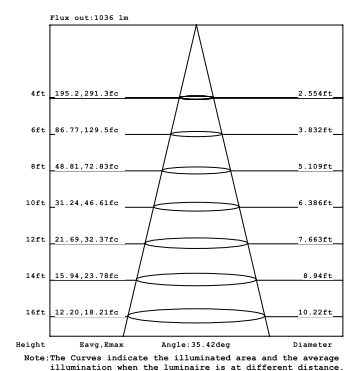

3 X

BRAVO

3-LT Recessed - Snoot Gimbal
PHOTOMETRICS (Metric)

10W 1-LIGHT SNOOT GIMBAL NARROW CLEAR

15W 1-LIGHT SNOOT GIMBAL NARROW CLEAR

10W 1-LIGHT SNOOT GIMBAL MEDIUM CLEAR

15W 1-LIGHT SNOOT GIMBAL MEDIUM CLEAR

10W 1-LIGHT SNOOT GIMBAL WIDE CLEAR

15W 1-LIGHT SNOOT GIMBAL WIDE CLEAR

10W 1-LIGHT SNOOT GIMBAL NARROW CLEAR

15W 1-LIGHT SNOOT GIMBAL NARROW CLEAR

10W 1-LIGHT SNOOT GIMBAL MEDIUM CLEAR

15W 1-LIGHT SNOOT GIMBAL MEDIUM CLEAR

10W 1-LIGHT SNOOT GIMBAL WIDE CLEAR

15W 1-LIGHT SNOOT GIMBAL WIDE CLEAR