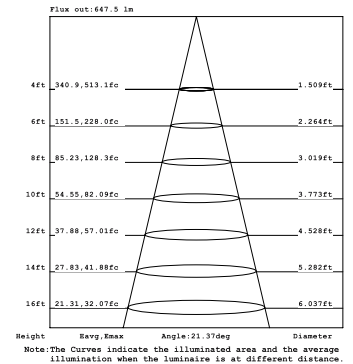

3 X

BRAVO

3-LT Recessed - Snoot Gimbal
PHOTOMETRICS (Metric)

10W 1-LIGHT SNOOT GIMBAL NARROW CLEAR

15W 1-LIGHT SNOOT GIMBAL NARROW CLEAR

10W 1-LIGHT SNOOT GIMBAL MEDIUM CLEAR

15W 1-LIGHT SNOOT GIMBAL MEDIUM CLEAR

10W 1-LIGHT SNOOT GIMBAL WIDE CLEAR

15W 1-LIGHT SNOOT GIMBAL WIDE CLEAR

10W 1-LIGHT SNOOT GIMBAL NARROW CLEAR

15W 1-LIGHT SNOOT GIMBAL NARROW CLEAR

10W 1-LIGHT SNOOT GIMBAL MEDIUM CLEAR

15W 1-LIGHT SNOOT GIMBAL MEDIUM CLEAR

10W 1-LIGHT SNOOT GIMBAL WIDE CLEAR

15W 1-LIGHT SNOOT GIMBAL WIDE CLEAR