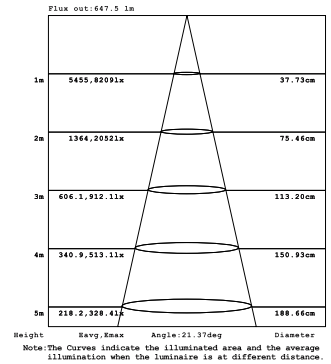

3 X

BRAVO

3-LT Recessed - Snoot Gimbal
PHOTOMETRICS (Metric)

10W 1-LIGHT SNOOT GIMBAL NARROW CLEAR

15W 1-LIGHT SNOOT GIMBAL NARROW CLEAR

10W 1-LIGHT SNOOT GIMBAL MEDIUM CLEAR

15W 1-LIGHT SNOOT GIMBAL MEDIUM CLEAR

10W 1-LIGHT SNOOT GIMBAL WIDE CLEAR

15W 1-LIGHT SNOOT GIMBAL WIDE CLEAR

10W 1-LIGHT SNOOT GIMBAL NARROW CLEAR

15W 1-LIGHT SNOOT GIMBAL NARROW CLEAR

10W 1-LIGHT SNOOT GIMBAL MEDIUM CLEAR

15W 1-LIGHT SNOOT GIMBAL MEDIUM CLEAR

10W 1-LIGHT SNOOT GIMBAL WIDE CLEAR

15W 1-LIGHT SNOOT GIMBAL WIDE CLEAR