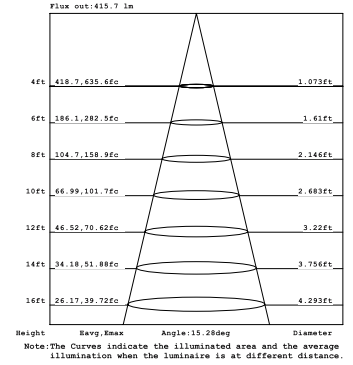

3 X

BRAVO

3-LT Recessed - Snoot Gimbal
PHOTOMETRICS (Metric)

10W 1-LIGHT SNOOT GIMBAL NARROW CLEAR

15W 1-LIGHT SNOOT GIMBAL NARROW CLEAR

10W 1-LIGHT SNOOT GIMBAL MEDIUM CLEAR

15W 1-LIGHT SNOOT GIMBAL MEDIUM CLEAR

10W 1-LIGHT SNOOT GIMBAL WIDE CLEAR

15W 1-LIGHT SNOOT GIMBAL WIDE CLEAR

10W 1-LIGHT SNOOT GIMBAL NARROW CLEAR

15W 1-LIGHT SNOOT GIMBAL NARROW CLEAR

10W 1-LIGHT SNOOT GIMBAL MEDIUM CLEAR

15W 1-LIGHT SNOOT GIMBAL MEDIUM CLEAR