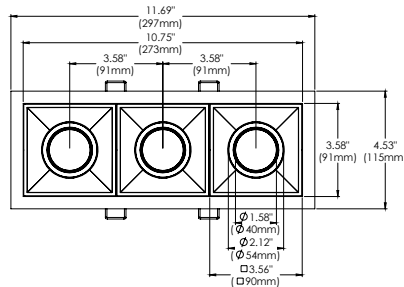

Note: Trimless for drywall installation

MAX CEILING TRIM THICKNESS: 1.25" TRIMLESS 1.5"

SPECIFICATIONS

FIXTURE BODY	18 gauge powder coated steel body. Aluminum powder coated trim or trimless mesh plate
INSTALLATION TYPE	Remodel/existing ceiling N/C plate, IC Box on page 2
CUT HOLE	Trim: 11 1/4" x 4 1/8" Trimless: 11 1/4" x 4 1/8"
COLOR FINISH	Black/White/Custom
LIGHT MODULE	High output, high efficiency LED COB Lumen Maintenance: 70%@50,000 hrs
INPUT VOLTAGE	120V - 277V
WATTAGE	30W IC Rated, 45W Non-IC Rated
POWER SUPPLY	3 x ERP 10W or 15W, Constant Current 250mA or 350mA power supply Minimum operating temperature: -30° Enclosed in a Junction box with 12" flexible cable to mate to module connector
ADJUSTABILITY	20°
CRI	90+
DIMMING	TRIAC/ELV/0-10V
DELIVERED LUMENS	3 x 10W, 1110 Lumens & 3 x 15W, 1440 Lumens, Dim to Warm: 3 x 15W, 1065 Lumens
CCT OPTIONS	2700K/3000K/3500K/4000K, DTM (Dim to warm)
REFLECTORS	(N) Narrow 15°/(M) Medium 24°/(W) Wide 38°/(F) Flood Wide 50°
DIFFUSERS	(CL) Clear/(LN) Linear Spread/(FR) Frosted (SP) Solite/(HC) Honeycomb Louvre
APPROVAL	Damp
ELECTRICAL APPROVAL	Compliant
WARRANTY	