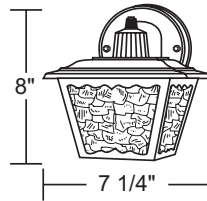

OUTDOOR WALL FIXTURE 206VC

OUTDOOR DECORATIVE MARLEX®

EXTENDS: 5 3/4"
H/CTR: 2 3/8"
BACKPLATE: 4 7/8" RD.

Wave Lighting's 206VC adds a welcoming look to any outdoor space. Wave Lighting's 206VC is designed for wall applications and mounting hardware is included. Options include photocell.