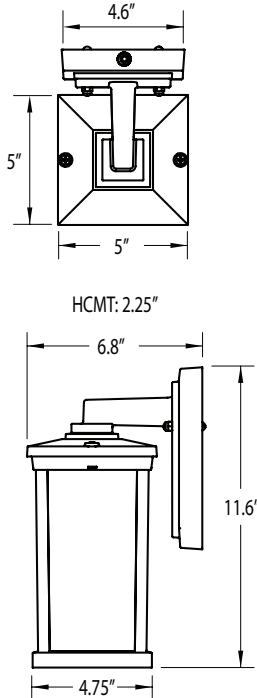

OUTDOOR WALL FIXTURE S51S

OUTDOOR DECORATIVE MARLEX®

Wave Lighting's New Artisan Collection adds a stylish look to any outdoor space. Wave Lighting's S51S is designed for wall applications and mounting hardware is included. Photocell option available.

LED SOURCE OPTIONS

LIGHTWAVE LED - LR/LT

- 120V, 50/60 Hz
- AC Driver-On-Board Array
- Estimated 50,000 Hrs L₇₀
- Low Flicker (LT models)
- Surge Supression
- Dimmable (see compatible dimmer list)
- High Efficacy LED Light Source
- 3000K or 4000K CCT 80 or 90CRI
- 5 Year Warranty
- UL Listed

E26 MEDIUM BASE - LE26

- 120V, 50/60Hz
- "Screw-In" Medium Base A19/E26 LED Lamp
- Estimated 15,000 Hrs L₇₀
- Low Flicker (3K models)
- Dimmable (see compatible dimmer list)
- 3000K CCT 90CRI or 4000K CCT 80CRI
- 3 Year Warranty
- UL Listed

SPECIFICATIONS

- Black, White, & Bronze
- Composite Construction
- Clear or Frosted Acrylic Lens
- Wall Mount Only
- Minimum Starting Temp -20°F
- UL Listed for Wet Locations
- Non-Corrosive

BK BLACK

WH WHITE

BZ BRONZE

GUIDE CODE: S51SF-BK-PC

CALL FOR PHOTOMETRIC INFORMATION

ITEM #	DIFFUSER	LIGHT SOURCE	CCT	COLOR	OPTIONS
S51S	ACRYLIC C-Clear F-Frosted	E26 MEDIUM BASE	C-4K W-3K	BK-Black WH-White BZ-Bronze	PC-Photocell
		(1) 60W MAX Medium Base LE26-9.5W 800lm (E26 LED Lamp) †			
		120V LIGHTWAVE LED			
		LR12-13W 1000lm 80CRI LT12-12W 1040lm 90CRI			

† Lamp included.