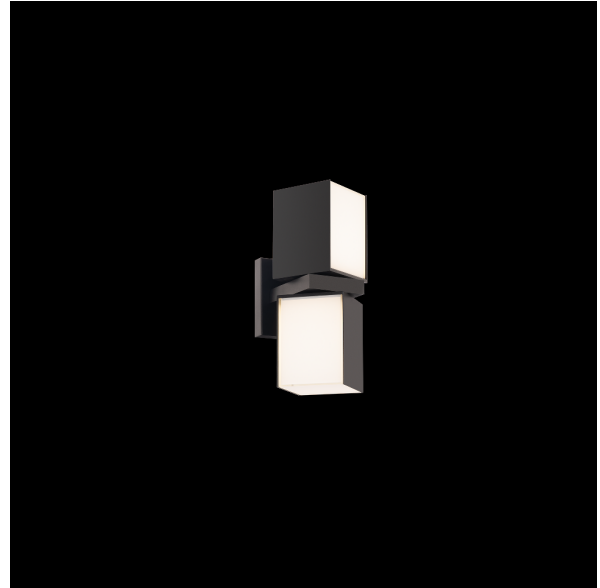

WAC LIGHTING

Vaiation

Outdoor Wall Sconce

Fixture Type: _____

Catalog Number: _____

Project: _____

Location: _____

Model & Size	Color Temp	Finish	LED Watts	LED Lumens	Delivered Lumens
WS-W15312 12"	3000K	BK Black	23W	1367	780
	3500K		23W	1367	929
	4000K		23W	1367	895

Example: **WS-W15312-40-BK**

For custom requests please contact customs@wacighting.com

DESCRIPTION

Mutual independence. Each segment can be rotated individually, casting light up, down and out.

FEATURES

- Front, top and bottom illumination
- Ceramic silk-screen mitered glass diffuser
- Top and bottom light individually rotatable
- Built in color temperature adjustability. Switch from 3000K/3500K/4000K
- Option to pre-select color temperature or adjust in the field
- Driver concealed within the canopy
- 5 year warranty

SPECIFICATIONS

Color Temp:	3000K,3500K,4000K
Input:	120/277V,50/60Hz
CRI:	90
Dimming:	ELV: 100-5% ,TRIAC: 100-5%
Rated Life:	50000 Hours
Mounting:	Can be mounted on wall vertically or upside down
Standards:	ETL, cETL,IP65,Title 24 JA8 Compliant Wet Location Listed
Construction:	Aluminum body with glass diffuser

FINISHES:

Black

LINE DRAWING:

WS-W15312