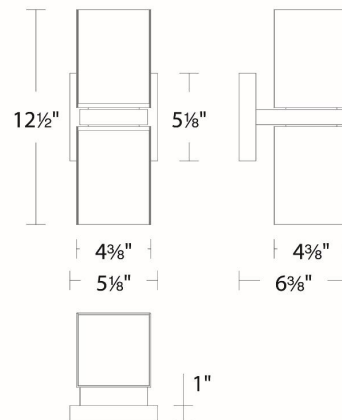

SPECIFICATIONS

Color Temp:	3000K,3500K,4000K
Input:	120/277V,50/60Hz
CRI:	90
Dimming:	ELV: 100-5% ,TRIAC: 100-5%
Rated Life:	50000 Hours
Mounting:	Can be mounted on wall vertically or upside down
Standards:	ETL, cETL,IP65,Title 24 JA8 Compliant Wet Location Listed
Construction:	Aluminum body with glass diffuser

FINISHES:

Black

LINE DRAWING:

WS-W15312