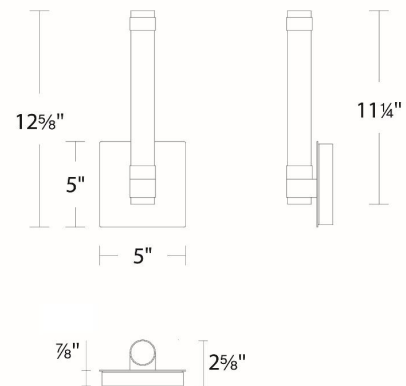

SPECIFICATIONS

Color Temp:	3000K
Input:	120/277V,50/60Hz
CRI:	90
Dimming:	ELV: 100-10%
Rated Life:	50000 Hours
Mounting:	Can be mounted on wall vertically or upside down
Standards:	ETL, cETL,ADA Damp Location Listed
Construction:	Aluminum body with glass diffuser

FINISHES:

Black Aged Brass

LINE DRAWING:

WS-51313