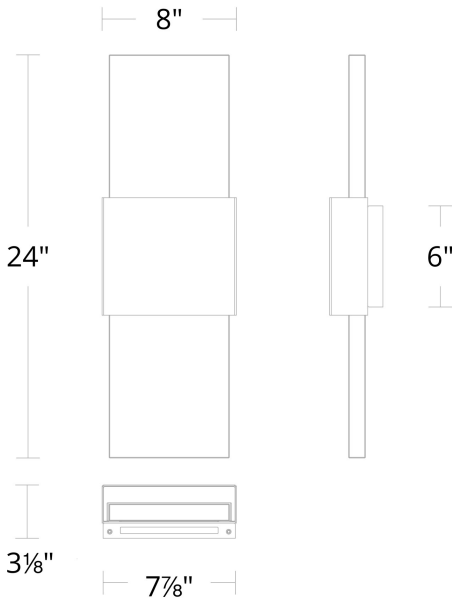

Project: _____

Location: _____

Fixture Type: _____

Catalog Number: _____

AVAILABLE FINISHES:

Mercer

WS-50324

FEATURES

- Driver concealed within the canopy
- Golden black marble accent with unique veining and natural color variation in each distinctive piece
- Up, down, and ambient illumination

SPECIFICATIONS

Rated Life	50000 Hours
Standards	ETL, cETL,Damp Location Listed, Title 24 JA8: 2019 Compliant, ADA
Input	120/277V, 50/60Hz
Dimming	ELV: 100-5%, TRIAC: 100-5%
Mounting	Can be mounted on wall vertically or upside down
Color Temp	3000K
CRI	90
Construction	Aluminum body with silk screened glass diffuser and decorative marble

WS-50324

Model & Size	Color Temp	Finish	LED Watts	LED Lumens	Delivered Lumens
WS-50324 24"	3000K	BK/AB Black & Aged Brass	18.9W	540	402

Example: **WS-50324-BK/AB**

For custom requests please contact customs@modernforms.com