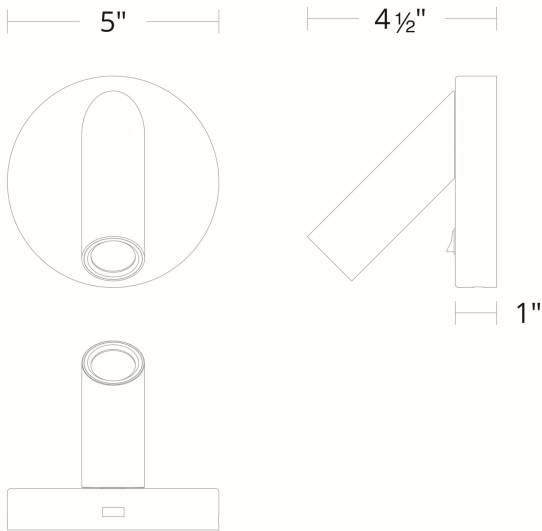

Project:

Location:

Fixture Type:

Catalog Number:

AVAILABLE FINISHES:

Aspire

BL-46305

PRODUCT DESCRIPTION

Focused and bright. The clean symmetry of lustrous metal combined with a perfectly aligned circular backplate and neck creates a sleek, minimalistic design. A perfect balance of form and function.

FEATURES

- Driver concealed within the canopy
- Rotatable light source up to 330 degrees
- On/off toggle switch
- Built-in USB port at the base of the canopy

SPECIFICATIONS

Rated Life	54000 Hours
Standards	ETL, cETL, Damp Location Listed
Input	120,50/60Hz
Color Temp	3000K
CRI	90
Construction	Extruded aluminum frame with glass diffuser

BL-46305

Model & Size	Color Temp	Finish	LED Watts	LED Lumens	Delivered Lumens
BL-46305 5"	3000K	AB Aged Brass	8.2W	310	125
	3000K	BK Black	8.2W	310	125
	3000K	BN Brushed Nickel	8.2W	310	125

Example: **BL-46305-BN**