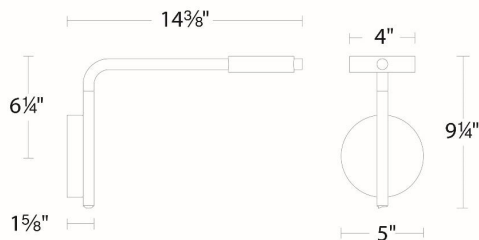

WAC LIGHTING

Elbo

Swing Arm

Fixture Type: _____

Catalog Number: _____

Project: _____

Location: _____

Model & Size	Color Temp	Finish	LED Watts	LED Lumens	Delivered Lumens
BL-73314 14"	2700K	BK Black	8W	1210	363
	3000K	WT White	8W	1210	363
	3500K		8W	1210	363

Example: **BL-73314-35-WT**

For custom requests please contact customs@wacighting.com

FEATURES

- On/off toggle switch on the bottom of the rod
- USB port on the bottom of the canopy for charging
- Light source offers 230 degree rotation
- Built in color temperature adjustability. Switch from 2700K/3000K/3500K
- Option to pre-select color temperature or adjust in the field
- Driver concealed within the canopy
- 5 year warranty

SPECIFICATIONS

Color Temp:	3500K,3000K,2700K
Input:	120V,50/60Hz
CRI:	90
Rated Life:	54000 Hours
Standards:	ETL, cETL Damp Location Listed
Construction:	Metal spun canopy and die-cast lamp silk screened glass diffuser

FINISHES:

Black

White

LINE DRAWING:

BL-73314