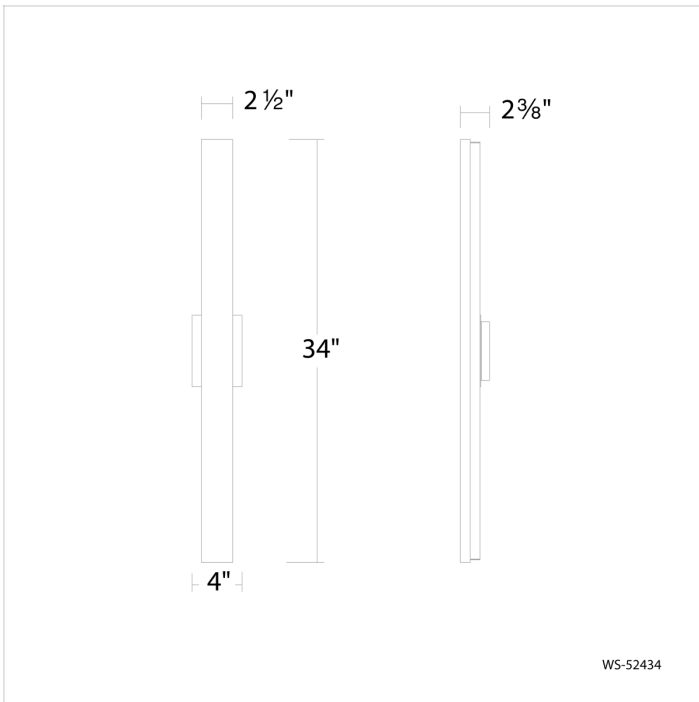

REPLACEMENT PARTS

RPL-GLA-52427 - Alabaster

Model & Size	Color Temp	Finish	LED Watts	LED Lumens	Delivered Lumens
WS-52427 27"	3000K	AB Aged Brass	25.5W	2318	1281
	3000K	BK Black	25.5W	2318	1281

Example: **WS-52427-BK**

REPLACEMENT PARTS

RPL-GLA-52434 - Alabaster

Model & Size	Color Temp	Finish	LED Watts	LED Lumens	Delivered Lumens
WS-52434 34"	3000K	AB Aged Brass	38.8W	3743	1718
	3000K	BK Black	38.8W	3743	1718

Example: **WS-52434-BK**