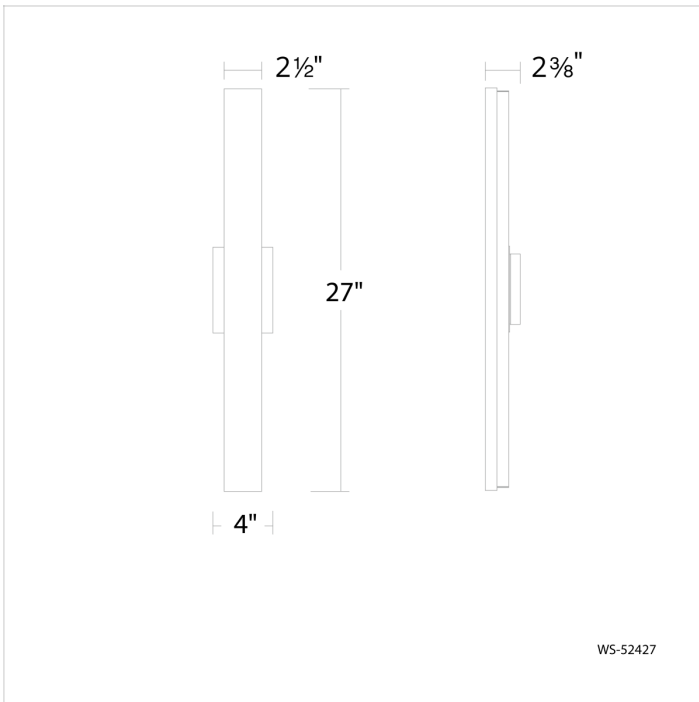

Streamlined and simple. An elegant bar of organic Spanish Alabaster is mounted on a rectangular plate. When lit, this slim sconce offers luxurious, softly diffused illumination.

FEATURES

- ACLED driverless technology
- First class quality Spanish alabaster
- Natural alabaster with unique veining in each crafted piece
- Conversion plate included for 4" junction box
- Trimless spackle cover available for 4" square junction box recessed in drywall thicknesses of 1/2", 5/8", 1", and 1-1/4"; accessory not included and can be ordered separately (model# MKCP-3040-WT)
- 0-10V dimming option available (special order), unit dimensions: 3.4" x 1.2" x 0.5" (model#LDS065M010AFE-LO1)

REPLACEMENT PARTS

RPL-GLA-52427 - Alabaster

Model & Size	Color Temp	Finish	LED Watts	LED Lumens	Delivered Lumens
WS-52427 27"	3000K	AB Aged Brass	25.5W	2318	1281
	3000K	BK Black	25.5W	2318	1281

Example: **WS-52427-BK**

REPLACEMENT PARTS

RPL-GLA-52434 - Alabaster

Model & Size	Color Temp	Finish	LED Watts	LED Lumens	Delivered Lumens
WS-52434 34"	3000K	AB Aged Brass	38.8W	3743	1718
	3000K	BK Black	38.8W	3743	1718

Example: **WS-52434-BK**