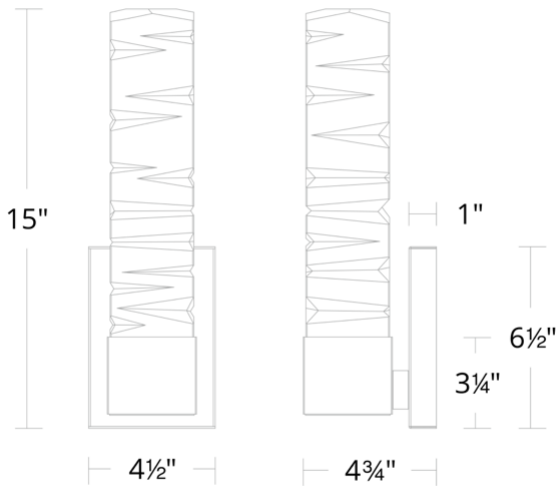

FEATURES

- Driver concealed within the canopy
- Thick sculptural K9 faceted crystal with distinct asymmetrical cuts

SPECIFICATIONS

Rated Life	50000 Hours
Standards	ETL, cETL,Damp Location Listed, Title 24 JA8: 2019 Compliant
Input	120/277V, 50/60Hz
Dimming	ELV
Mounting	Can be mounted on wall in all orientations
Color Temp	3500K
CRI	90
Construction	Extruded aluminum body with thick K9 crystal shade

REPLACEMENT PARTS

RPL-GLA-58115 - Replacement Crystal

WS-58115

Model & Size	Color Temp	Finish	LED Watts	LED Lumens	Delivered Lumens
WS-58115 15"	3500K	AB Aged Brass	8.1W	665	466
	3500K	BK Black	8.1W	665	466
	3500K	BN Brushed Nickel	8.1W	665	466