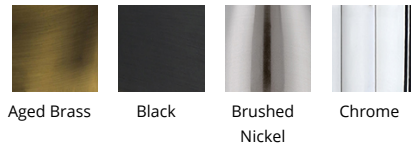

WAC LIGHTING

Juliet

Bath & Wall Light 3000K

Fixture Type: _____

Catalog Number: _____

Project: _____

Location: _____

Model & Size	Color Temp	Finish	LED Watts	LED Lumens	Delivered Lumens
WS-35020 20"	3000K	AB Aged Brass BK Black BN Brushed Nickel CH Chrome	27W	2059	1439

REPLACEMENT PARTS

RPL-GLA-35020 - Glass

FINISHES:

Aged Brass

Black

Brushed Nickel

Chrome

LINE DRAWING: