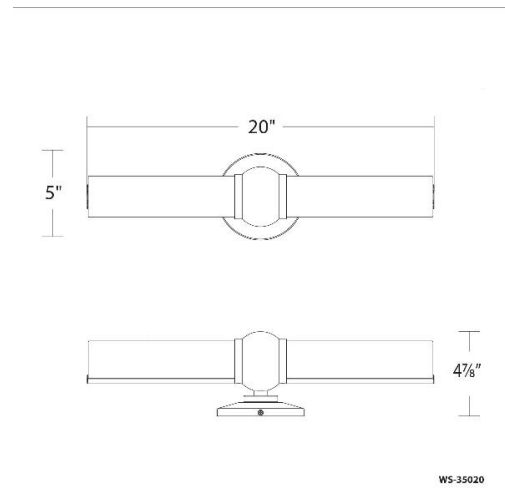

WAC LIGHTING

Juliet

Bath & Wall Light 3000K

Fixture Type: _____

Catalog Number: _____

Project: _____

Location: _____

Model & Size	Color Temp	Finish	LED Watts	LED Lumens	Delivered Lumens
WS-35020 20"	3000K	AB Aged Brass BK Black BN Brushed Nickel CH Chrome	27W	2059	1439

Example: **WS-35020-CH**

For custom requests please contact customs@wacighting.com

DESCRIPTION

Elegant diffuse illumination. Pairs well with round, oval, or rectangular mirrors.

FEATURES

- ACLED driverless technology
- 5 Year warranty

SPECIFICATIONS

Color Temp:	3000K
Input:	120 VAC,50/60Hz
CRI:	90
Dimming:	ELV: 100-10%
Rated Life:	50000 Hours
Mounting:	Can be mounted on wall in all orientations
Standards:	ETL, cETL, Title 24 JA8 Compliant Damp Location Listed
Construction:	Aluminum hardware with glass diffuser

REPLACEMENT PARTS

RPL-GLA-35020 - Glass

FINISHES:

LINE DRAWING:

WS-35020