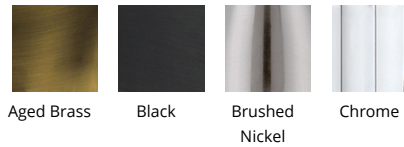

REPLACEMENT PARTS

RPL-GLA-35020 - Glass

FINISHES:

Aged Brass

Black

Brushed Nickel

Chrome

LINE DRAWING:

Model & Size	Color Temp	Finish	LED Watts	LED Lumens	Delivered Lumens
WS-35027 27"	3000K	AB Aged Brass BK Black BN Brushed Nickel CH Chrome	34W	2778	1983

Example: **WS-35027-CH**

For custom requests please contact customs@wacighting.com

REPLACEMENT PARTS

RPL-GLA-35027 - Glass

FINISHES:

LINE DRAWING: