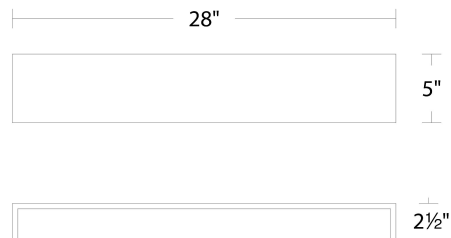

FINISHES:

White

LINE DRAWING:

WS-65128