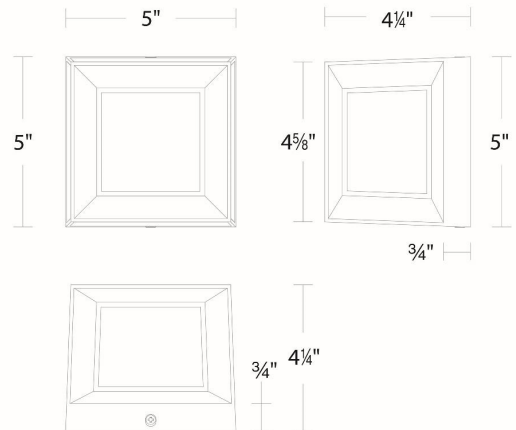

LINE DRAWING: