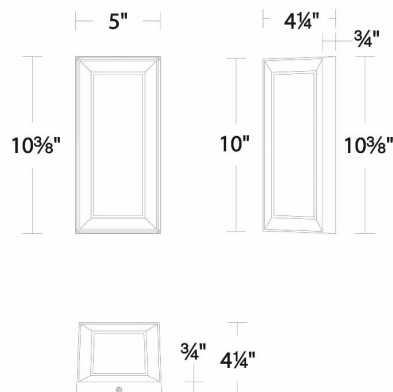

LINE DRAWING: