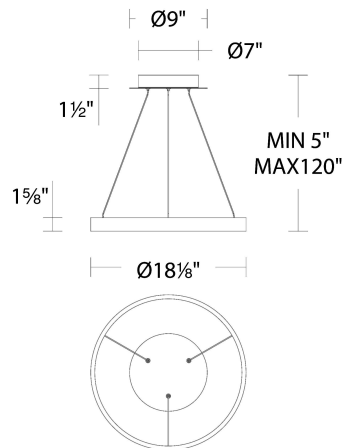

WAC LIGHTING

Sirius

Pendant 3000K

Fixture Type: _____

Catalog Number: _____

Project: _____

Location: _____

Model & Size	Color Temp	Finish	LED Watts	LED Lumens	Delivered Lumens
PD-81118 18"	3000K	AB Aged Brass AL Brushed Aluminum BK Brushed Black WT White	36W	2493	1217

Example: **PD-81118-WT**

For custom requests please contact customs@wacighting.com

DESCRIPTION

Full circle. A simple glowing halo completes.

FEATURES

- Up and downlight with recessed silicone diffuser
- Low profile, adjustable powered aircraft cables for an ultra-clean look
- Quick spin-on canopy design with minimal hardware for easy installation
- Can be mounted on slope ceiling
- Driver concealed within the canopy
- 5 Year warranty

SPECIFICATIONS

Color Temp:	3000K
Input:	120 VAC,50/60Hz
CRI:	90
Dimming:	ELV: 100-10% ,TRIAC: 100-10%
Rated Life:	50000 Hours
Standards:	ETL, cETL,Title 24 JA8 Compliant Damp Location Listed
Construction:	Aluminum body, silicone diffuser

REPLACEMENT PARTS

HDW-SY21-CE - Hardware Pack

FINISHES:

LINE DRAWING:

PD-81118