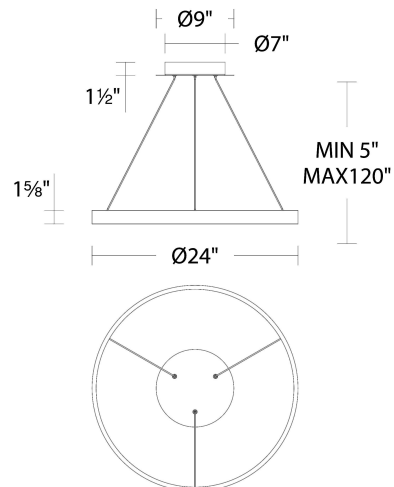

REPLACEMENT PARTS

HDW-SY21-CE - Hardware Pack

FINISHES:

LINE DRAWING:

PD-81124

WAC LIGHTING

Sirius

Pendant 3000K