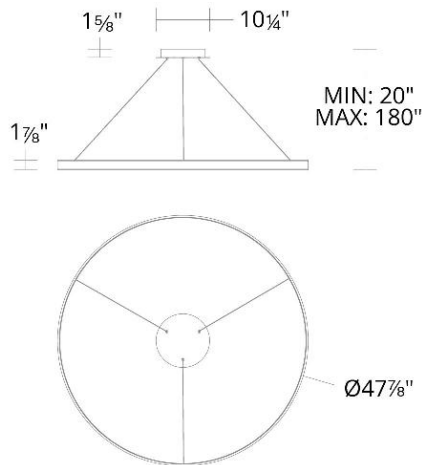

FINISHES:

LINE DRAWING:

PD-81148