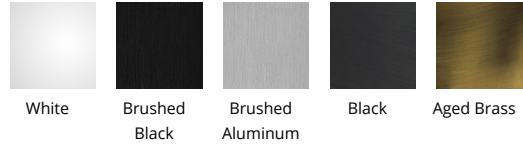

FINISHES:

LINE DRAWING: