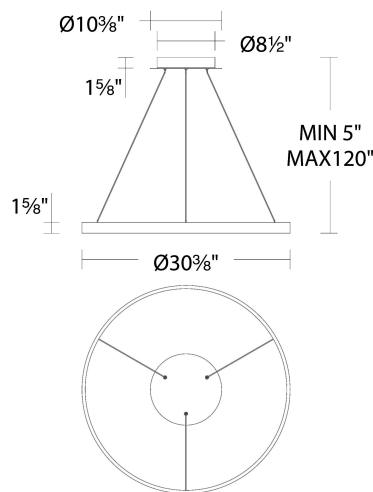

REPLACEMENT PARTS

HDW-SY21-CE - Hardware Pack

FINISHES:

LINE DRAWING:

PD-81131

WAC LIGHTING

Sirius

Pendant 3000K