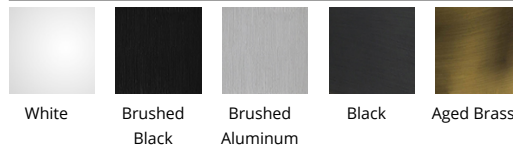

FINISHES:

LINE DRAWING: