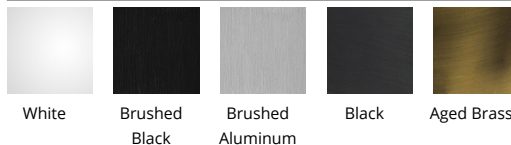

FINISHES:

LINE DRAWING: