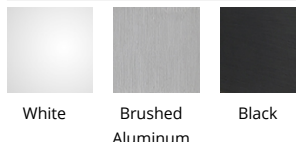

FINISHES:

LINE DRAWING: