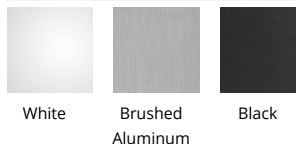

FINISHES:

White   Brushed Aluminum   Black

LINE DRAWING: