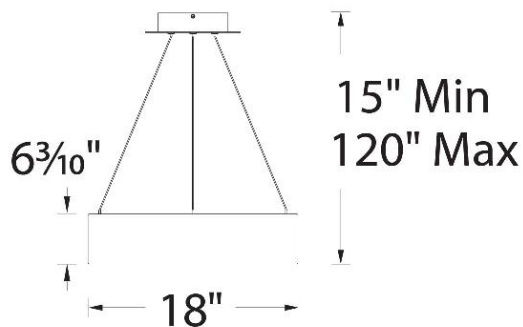

LINE DRAWING: