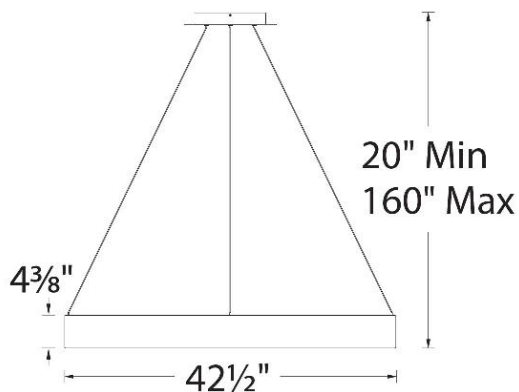

FINISHES:

White Brushed Aluminum Black

LINE DRAWING:

PD-33743