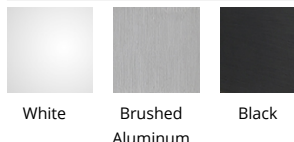

Example: **PD-33718-WT**

For custom requests please contact customs@wacighting.com

DESCRIPTION

Cleverly hidden LED modules and a circular frosted diffuser floating inside a halo of spun aluminum.

FEATURES

FINISHES:

White Brushed Aluminum Black

LINE DRAWING:

PD-33718

WAC LIGHTING

Corso

Pendant 3000K

Fixture Type: _____
 Catalog Number: _____
 Project: _____
 Location: _____