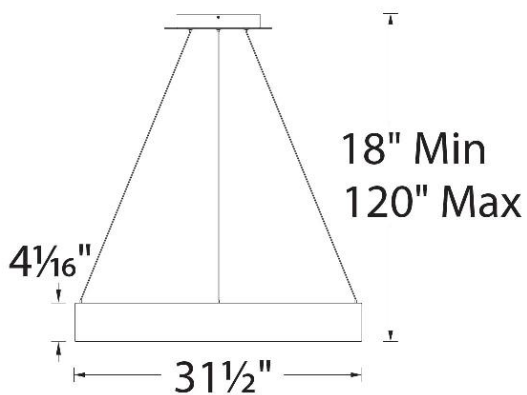

WAC LIGHTING

Corso

Pendant 3000K

Fixture Type: _____
Catalog Number: _____
Project: _____
Location: _____

Model & Size	Color Temp	Finish	LED Watts	LED Lumens	Delivered Lumens
PD-33732 32"	3000K	AL Brushed Aluminum BK Black WT White	88W	6340	4435

Example: **PD-33732-WT**

For custom requests please contact customs@wacighting.com

DESCRIPTION

Cleverly hidden LED modules and a circular frosted diffuser floating inside a halo of spun aluminum.

FEATURES

- Minimalist look with no visible power cord
- Even illumination with no hotspots
- Cable suspension carrying low voltage may be field shortened
- Driver concealed within the canopy
- 5 year warranty

SPECIFICATIONS

Color Temp:	3000K
Input:	120-277V,50/60Hz
CRI:	80
Dimming:	ELV: 100-10% , 0-10V: 100-5%
Rated Life:	75000 Hours
Standards:	ETL, cETL Damp Location Listed
Construction:	Aluminum body with acrylic diffuser

FINISHES:

LINE DRAWING:

PD-33732