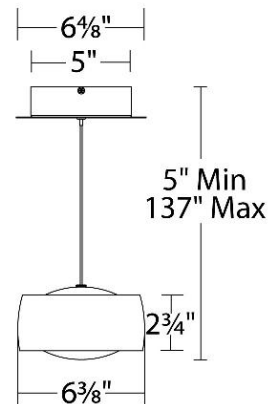

LINE DRAWING:

PD-37806