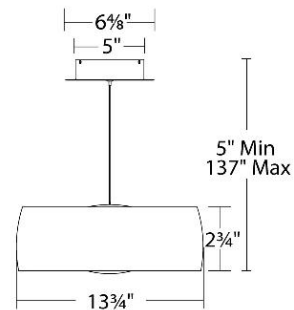

Catalog Number: _____

Project: _____

Location: _____

Model & Size	Color Temp	Finish	LED Watts	LED Lumens	Delivered Lumens
PD-37814 14"	3000K	AL Brushed Aluminum	28W	3150	1800

Example: **PD-37814-AL**

For custom requests please contact customs@wacighting.com

FINISHES:

Brushed
Aluminum

LINE DRAWING:

PD-37814