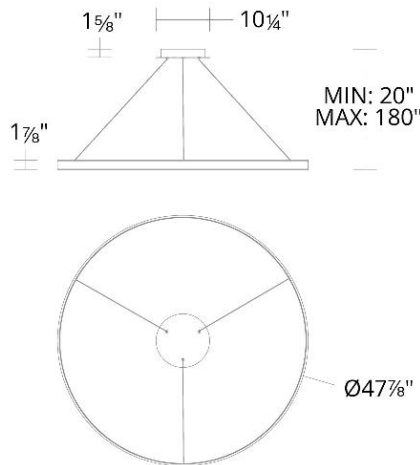

FINISHES:

LINE DRAWING:

PD-81148