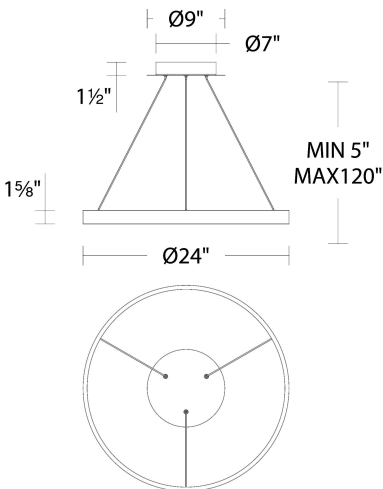

LINE DRAWING: