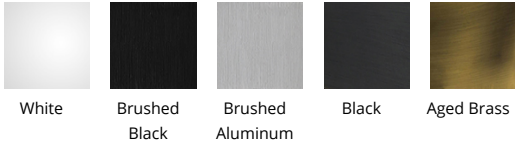

WAC LIGHTING

Sirius

Pendant 3000K

Fixture Type: _____

Catalog Number: _____

Project: _____

Location: _____

Model & Size	Color Temp	Finish	LED Watts	LED Lumens	Delivered Lumens
PD-81124 24"	3000K	AB Aged Brass AL Brushed Aluminum BK Brushed Black WT White	49W	3480	1721

Example: **PD-81124-WT**

For custom requests please contact customs@wacighting.com

DESCRIPTION

Full circle. A simple glowing halo completes.

FEATURES

- Up and downlight with recessed silicone diffuser
- Low profile, adjustable powered aircraft cables for an ultra-clean look
- Quick spin-on canopy design with minimal hardware for easy installation
- Can be mounted on slope ceiling
- Driver concealed within the canopy
- 5 Year warranty

SPECIFICATIONS

Color Temp:	3000K
Input:	120 VAC,50/60Hz
CRI:	90
Dimming:	ELV: 100-10% ,TRIAC: 100-10%
Rated Life:	50000 Hours
Standards:	ETL, cETL,Title 24 JA8 Compliant Damp Location Listed
Construction:	Aluminum body, silicone diffuser

FINISHES:

REPLACEMENT PARTS

HDW-SY21-CE - Hardware Pack

LINE DRAWING:

PD-81124