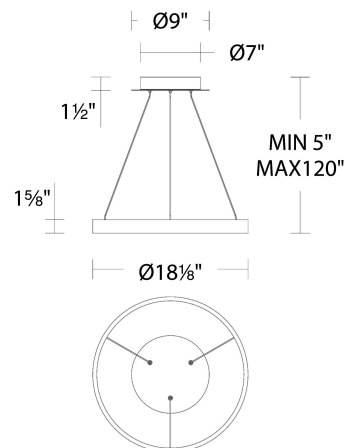

WAC LIGHTING

Sirius

Pendant 3000K

Fixture Type: _____

Catalog Number: _____

Project: _____

Location: _____

Model & Size	Color Temp	Finish	LED Watts	LED Lumens	Delivered Lumens
PD-81118 18"	3000K	AB Aged Brass AL Brushed Aluminum BK Brushed Black WT White	36W	2493	1217

Example: **PD-81118-WT**

For custom requests please contact customs@wacighting.com

DESCRIPTION

Full circle. A simple glowing halo completes.

FEATURES

- Up and downlight with recessed silicone diffuser
- Low profile, adjustable powered aircraft cables for an ultra-clean look
- Quick spin-on canopy design with minimal hardware for easy installation
- Can be mounted on slope ceiling
- Driver concealed within the canopy
- 5 Year warranty

SPECIFICATIONS

Color Temp:	3000K
Input:	120 VAC,50/60Hz
CRI:	90
Dimming:	ELV: 100-10% ,TRIAC: 100-10%
Rated Life:	50000 Hours
Standards:	ETL, cETL,Title 24 JA8 Compliant Damp Location Listed
Construction:	Aluminum body, silicone diffuser

REPLACEMENT PARTS

HDW-SY21-CE - Hardware Pack

FINISHES:

LINE DRAWING:

PD-81118