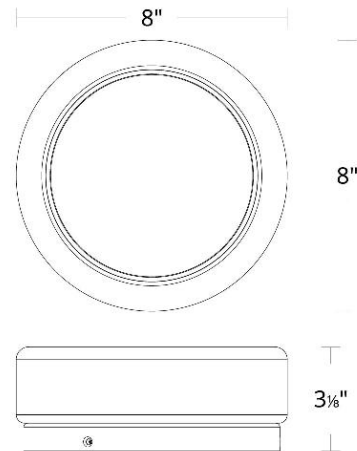

SPECIFICATIONS

Color Temp:	4000K,2700K,3500K,3000K
Input:	120 VAC,50/60Hz
CRI:	90
Dimming:	ELV: 100-10% ,TRIAC: 100-5%
Rated Life:	54000 Hours
Mounting:	Can be mounted on ceiling or wall in all orientations
Standards:	ETL, cETL,Title 24 JA8 Compliant,ADA Damp Location Listed
Construction:	Aluminum spun body with etched acrylic diffuser

FINISHES:

Brushed
Nickel

LINE DRAWING:

FM-95408