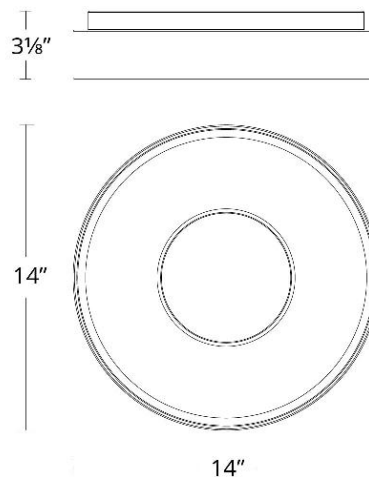

FEATURES

- Faux alabaster. Like real stone, each piece is unique
- 0-10V dimming option (LDS065M010AFE-LO1) available (special order), unit dimensions: 3.4" x 1.2" x 0.5"
- ACLED driverless technology

SPECIFICATIONS

FINISHES:

Aged Brass Black

LINE DRAWING:

FM-97414

REPLACEMENT PARTS

RPL-GLA-97414 - Acrylic Cover