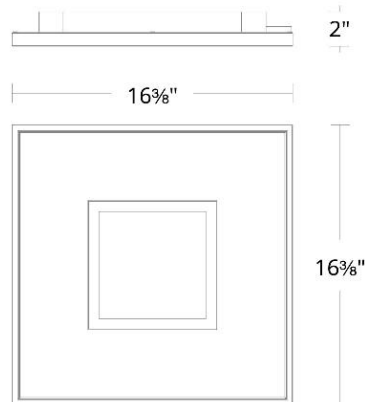

WAC LIGHTING

Pinpoint

Flush Mount 4CCT

Fixture Type: _____

Catalog Number: _____

Project: _____

Location: _____

Model & Size	Color Temp	Finish	LED Watts	LED Lumens	Delivered Lumens
FM-37415 15"	2700K	BK Black	38 W	1799	1135
	3000K		38 W	1799	1135
	3500K		38 W	1799	1135
	4000K		38 W	1799	1135

Example: **FM-37415-40-BK**

For custom requests please contact customs@wacighting.com

DESCRIPTION

Showcasing two platforms within one luminaire, this flush mount combines soft ambiance with powerful LEDs to create a dazzling aesthetic. Crafted from metal with silver leaf detailing, this geometric design provides a uniquely diffused illumination and style to any space.

FEATURES

- Silver leaf detailing
- Built in color temperature adjustability. Switch from 2700K/3000K/3500K/4000K
- Option to pre-select color temperature or adjust in the field
- Driver concealed within the canopy

SPECIFICATIONS

Color Temp:	4000K,2700K,3500K,3000K
Input:	120-277V,50/60Hz
CRI:	90
Dimming:	ELV: 100-10% ,TRIAC: 100-5%
Rated Life:	50000 Hours
Mounting:	Can be mounted on ceiling or wall in all orientations
Standards:	ETL, cETL,ADA Damp Location Listed
Construction:	Metal body with silicon diffuser

FINISHES:

Black

LINE DRAWING:

FM-37415