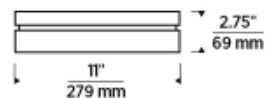

LAMPING

Bronze

Bronze

Charcoal

ORDERING INFORMATION

7000WCQ	SHAPE OR SIZE	CRI	COLOR TEMP	FINISH	VOLTAGE
	LARGE L	9 90 CRI	30 3000K	Z BRONZE H CHARCOAL	120 120V-277V

7000WCQ _____

JOB NAME _____

NOTES _____

SPECIFICATIONS

PRIMARY MATERIAL	Aluminum
SHADE MATERIAL	Glass
NET WEIGHT	10 lbs
HEIGHT	2.75in
WIDTH	11in
LENGTH	11in
WET LISTED	
DAMP LISTED	
DRY LISTED	
GENERAL LISTING	ETL Listed
INCLUDES	