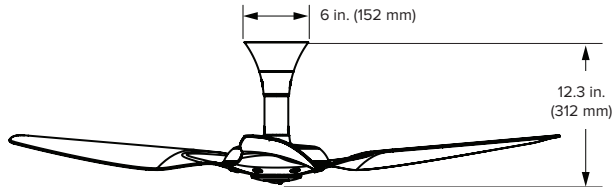

HAIKU

THE WORLD'S SMARTEST FAN JUST GOT BRIGHTER.

Low Profile Mount