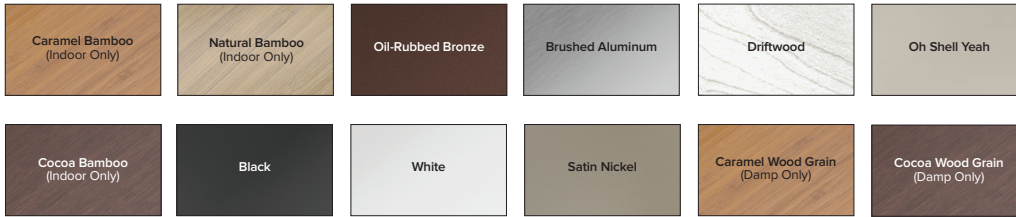

Airfoil Finishes