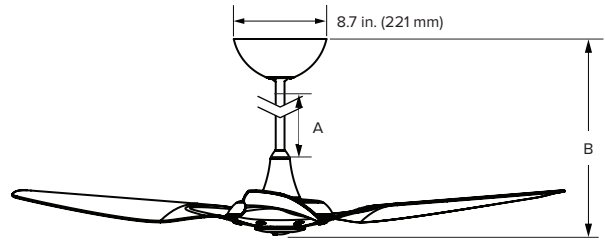

Universal Mount

Universal Mount Downrod Lengths

Downrod (A)¹	Included Downrod (Select at Time of Order)			Optional Downrods (Ordered Separately)		
	12 in. (305 mm)	20 in. (508 mm)	32 in. (813 mm)	7 in. (178 mm)	48 in. (1219 mm)	60 in. (1524 mm)
Fan Height (B)²	21 in. (533 mm)	29 in. (737 mm)	41 in. (1041 mm)	16 in. (406 mm)	57 in. (1448 mm)	69 in. (1753 mm)
Ceiling Height	9–10.5 ft (2.7–3.2 m)	10.5–11 ft (3.2–3.4 m)	11–13 ft (3.4–4 m)	9–11 ft (2.7–2.9 m)	13–14 ft (4–4.3 m)	>14 ft (>4.3 m)

Fan Specifications — Aluminum Airfoils

Diameter	Mount	Weight³	Max Speed	Airflow Min/Max	Watts Min/Max	Operating Voltage	Ambient Operational Temperature	Sound Level⁴
52 in. (132 cm)	Low Profile	16.5 lb (7.5 kg)	177 RPM	427 / 5,172 cfm	2.4 / 15.1 W	100–240 VAC, 1 ϕ, 50–60 Hz	32° to 104° F (0° to 40° C)	<35 dba at max speed
	Universal	15.5 lb (7 kg)	199 RPM	342 / 6,145 cfm	2.5 / 20.1 W			
60 in. (152 cm)	Low Profile	18.5 lb (8.4 kg)	174 RPM	403 / 6,062 cfm	2.4 / 15.9 W			
	Universal	17.5 lb (8 kg)	199 RPM	509 / 7,281 cfm	2.5 / 22.4 W			
84 in. (213 cm)	Universal	26 lb (11.8 kg)	128 RPM	2,768 / 17,369 cfm	3.8 / 42.3 W			

Fan Specifications — Bamboo Airfoils⁵

Diameter	Mount	Weight³	Max Speed	Airflow Min/Max	Watts Min/Max	Operating Voltage	Ambient Operational Temperature	Sound Level⁴
52 in. (132 cm)	Low Profile	14 lb (6.4 kg)	177 RPM	331 / 5,731 cfm	2.4 / 19.5 W	100–240 VAC, 1 ϕ, 50–60 Hz	32° to 104° F (0° to 40° C)	<35 dba at max speed
	Universal	13 lb (5.9 kg)	200 RPM	371 / 6,973 cfm	3.5 / 28.92 W			
60 in. (152 cm)	Low Profile	16 lb (7.3 kg)	175 RPM	479 / 6,319 cfm	2.3 / 16.2 W			
	Universal	15 lb (6.8 kg)	199 RPM	596 / 7,632 cfm	2.6 / 25.1 W			
84 in. (213 cm)	Universal	21 lb (9.5 kg)	128 RPM	2,260 / 15,081 cfm	3.6 / 32.9 W			

Automate your comfort with SenseME

SenseME automatically adjusts your fans and lights to keep your home feeling and looking exactly the way you want it to. Download the Big Ass Fans mobile app to group multiple fans and set your comfort preferences for hands-free control.

¹ Optional downrod lengths packaged separately. The 7 in. (178 mm) downrod is not available for 84-inch (2134 mm) fans. 60 in. (1524 mm) is the longest downrod available.

Lead times may vary. Warranty period and terms vary by country and application.

USA
BIGASSFANS.COM
877-244-3267

CANADA
BIGASSFANS.COM
844-924-4277

AUSTRALIA
BIGASSFANS.COM/AU
1300 244 277

SINGAPORE
BIGASSFANS.COM/SG
65 6709 8500