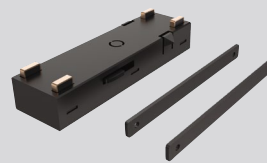

EUROfase CONSTRUCT

Function TRIMMED RECESSED CHANNEL

PROJECT: _____

TYPE: _____ DATE: _____

NOTES: _____

ORDERING GUIDE

ITEM#	FINISH	LENGTHS (End Cap Included)	
		Inches	mm
35771-01	Matte Black	36.87"	936 mm
35771-02	Matte White	36.87"	936 mm
35772-01	Matte Black	72.87"	1850 mm
35772-02	Matte White	72.87"	1850 mm
35773-01	Matte Black	96.87"	2460 mm
35773-02	Matte White	96.87"	2460 mm

LINE ART

INNER CHANNEL COVER INCLUDED

PRODUCT DESCRIPTION

Aluminium channel with overlap trim designed for installation into existing drywall or T-bar ceiling

SPECIFICATIONS

CONSTRUCTION: Extruded aluminum with solid alloy copper bus bars

FINISH: Powder coat painted White or Black

MOUNTING: Supplied with twist and screw down brackets to lock channel into existing ceiling

Input: 24V DC

Electrical Approval: COMPLIANT

Approved Location: Dry / Indoor use

Field Cuttable: ***Field Cuttable**

36734-01 BK | 36734-02 WH
Trimmed Vertical Ceiling to wall
L-Connector

COMPATIBLE CONNECTOR AND FEEDS

CIRCUIT JOINT

36362-01 BK
36362-02 WH

POWER JOINT

36364-01 BK
36364-02 WH