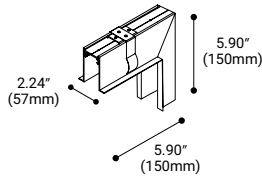

SPECIFICATIONS

CONSTRUCTION: Extruded aluminum with solid alloy copper bus bars

FINISH: Powder coat painted White or Black

MOUNTING: Supplied with twist and screw down brackets to lock channel into existing ceiling

Input: 24V DC

Electrical Approval: COMPLIANT

Approved Location: Dry / Indoor use

Field Cuttable: ***Field Cuttable**

36734-01 BK | 36734-02 WH
Trimmed Vertical Ceiling to wall
L-Connector