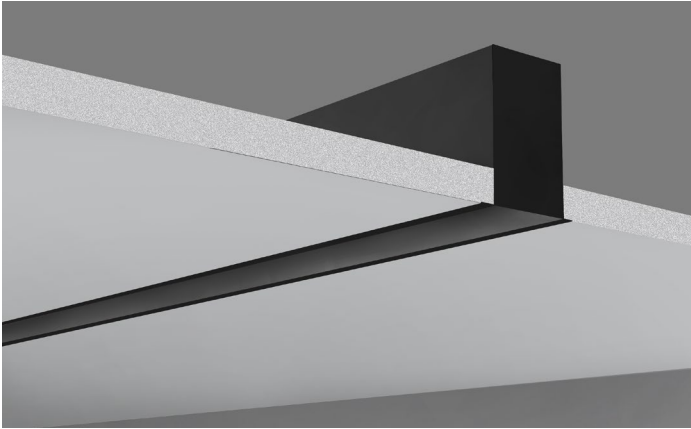

EUROfase CONSTRUCT

Function TRIMMED RECESSED CHANNEL

PROJECT: _____

TYPE: _____ DATE: _____

NOTES: _____

ORDERING GUIDE

ITEM#	FINISH	LENGTHS (End Cap Included)	
		Inches	mm
35771-01	Matte Black	36.87"	936 mm
35771-02	Matte White	36.87"	936 mm
35772-01	Matte Black	72.87"	1850 mm
35772-02	Matte White	72.87"	1850 mm
35773-01	Matte Black	96.87"	2460 mm
35773-02	Matte White	96.87"	2460 mm

LINE ART

INNER CHANNEL COVER INCLUDED

PRODUCT DESCRIPTION

Aluminium channel with overlap trim designed for installation into existing drywall or T-bar ceiling

SPECIFICATIONS

CONSTRUCTION: Extruded aluminum with solid alloy copper bus bars

FINISH: Powder coat painted White or Black

MOUNTING: Supplied with twist and screw down brackets to lock channel into existing ceiling

Input: 24V DC

Electrical Approval: COMPLIANT

Approved Location: Dry / Indoor use

Field Cuttable: ***Field Cuttable**

36734-01 BK | 36734-02 WH
Trimmed Vertical Ceiling to wall
L-Connector

COMPATIBLE CONNECTOR AND FEEDS

CIRCUIT JOINT

36362-01 BK
36362-02 WH

POWER JOINT

36364-01 BK
36364-02 WH