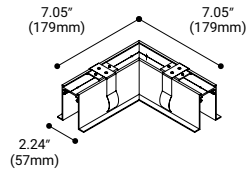

Field Cuttable: ***Field Cuttable**

36734-01 BK | 36734-02 WH
Trimmed Vertical Ceiling to wall
L-Connector

COMPATIBLE CONNECTOR AND FEEDS

CIRCUIT JOINT

36362-01 BK
36362-02 WH

POWER JOINT

36364-01 BK
36364-02 WH