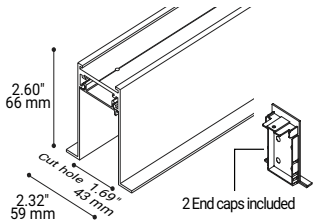

EUROfase CONSTRUCT

Function TRIMMED RECESSED CHANNEL

PROJECT: _____

TYPE: _____ DATE: _____

NOTES: _____

ORDERING GUIDE

ITEM#	FINISH	LENGTHS (End Cap Included)	
		Inches	mm
35771-01	Matte Black	36.87"	936 mm
35771-02	Matte White	36.87"	936 mm
35772-01	Matte Black	72.87"	1850 mm
35772-02	Matte White	72.87"	1850 mm
35773-01	Matte Black	96.87"	2460 mm
35773-02	Matte White	96.87"	2460 mm

LINE ART

INNER CHANNEL COVER INCLUDED

PRODUCT DESCRIPTION

Aluminium channel with overlap trim designed for installation into existing drywall or T-bar ceiling

SPECIFICATIONS

CONSTRUCTION: Extruded aluminum with solid alloy copper bus bars