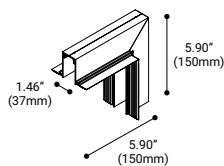

35779-01 BK | 35779-02 WH
Vertical Corner L-Shaped Connector for trimless wall to ceiling

35780-01 BK | 35780-02 WH
Horizontal Corner L-Shaped Connector for trimless wall or ceiling