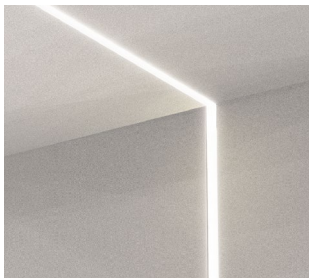

LINE ART

INNER CHANNEL COVER INCLUDED

PRODUCT DESCRIPTION

Aluminium channel designed for seamless installation into existing drywall, powered by remote driver. All connectors, feeds, fixtures and power supplies sold separately.

SPECIFICATIONS

- CONSTRUCTION:** Extruded aluminum with solid alloy copper bus bars
- FINISH:** Powder coat painted White or Black
- MOUNTING:** Supplied with built on mud in flange for seamless integration into existing drywall
- Input:** 24V DC
- Electrical Approval:** COMPLIANT
- Approved Location:** Dry / Indoor use
- Field Cuttable:** ***Field Cuttable**