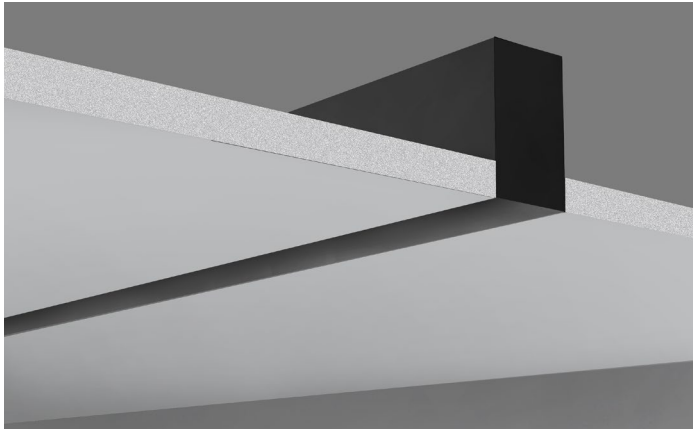

PROJECT: _____

TYPE: _____ DATE: _____

NOTES: _____

ORDERING GUIDE

ITEM#	FINISH	LENGTHS (End Cap Included)	
		Inches	mm
35775-01	Matte Black	36.12"	917 mm
35775-02	Matte White	36.12"	917 mm
35776-01	Matte Black	72.12"	1831 mm
35776-02	Matte White	72.12"	1831 mm
35777-01	Matte Black	96.25"	2444 mm
35777-02	Matte White	96.25"	2444 mm

LINE ART

INNER CHANNEL COVER INCLUDED

PRODUCT DESCRIPTION

Aluminium channel designed for seamless installation into existing drywall, powered by remote driver. All connectors, feeds, fixtures and power supplies sold separately.

SPECIFICATIONS

- CONSTRUCTION:** Extruded aluminum with solid alloy copper bus bars
- FINISH:** Powder coat painted White or Black
- MOUNTING:** Supplied with built on mud in flange for seamless integration into existing drywall
- Input:** 24V DC
- Electrical Approval:** COMPLIANT
- Approved Location:** Dry / Indoor use
- Field Cuttable:** ***Field Cuttable**

35779-01 BK | 35779-02 WH
Vertical Corner L-Shaped Connector for trimless wall to ceiling

35780-01 BK | 35780-02 WH
Horizontal Corner L-Shaped Connector for trimless wall or ceiling

COMPATIBLE CONNECTORS AND FEEDS