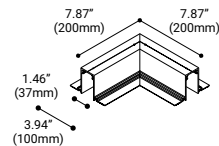

PROJECT: _____

TYPE: _____ DATE: _____

NOTES: _____

ORDERING GUIDE

ITEM#	FINISH	LENGTHS (End Cap Included)	
		Inches	mm
35775-01	Matte Black	36.12"	917 mm
35775-02	Matte White	36.12"	917 mm
35776-01	Matte Black	72.12"	1831 mm
35776-02	Matte White	72.12"	1831 mm
35777-01	Matte Black	96.25"	2444 mm
35777-02	Matte White	96.25"	2444 mm

35779-01 BK | 35779-02 WH
Vertical Corner L-Shaped Connector for trimless wall to ceiling

35780-01 BK | 35780-02 WH
Horizontal Corner L-Shaped Connector for trimless wall or ceiling

COMPATIBLE CONNECTORS AND FEEDS