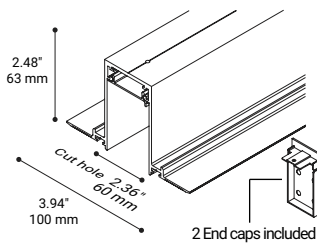

PROJECT: _____

TYPE: _____ DATE: _____

NOTES: _____

ORDERING GUIDE

ITEM#	FINISH	LENGTHS (End Cap Included)	
		Inches	mm
35775-01	Matte Black	36.12"	917 mm
35775-02	Matte White	36.12"	917 mm
35776-01	Matte Black	72.12"	1831 mm
35776-02	Matte White	72.12"	1831 mm
35777-01	Matte Black	96.25"	2444 mm
35777-02	Matte White	96.25"	2444 mm

LINE ART

INNER CHANNEL COVER INCLUDED

PRODUCT DESCRIPTION

Aluminium channel designed for seamless installation into existing drywall, powered by remote driver. All connectors, feeds, fixtures and power supplies sold separately.

SPECIFICATIONS

- CONSTRUCTION:** Extruded aluminum with solid alloy copper bus bars
- FINISH:** Powder coat painted White or Black
- MOUNTING:** Supplied with built on mud in flange for seamless integration into existing drywall
- Input:** 24V DC
- Electrical Approval:** COMPLIANT
- Approved Location:** Dry / Indoor use
- Field Cuttable:** ***Field Cuttable**