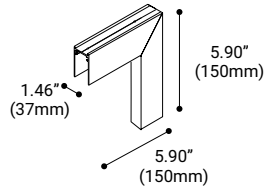

36702-01 BK | 36702-02 WH
Surface/ Pendant Vertical
Ceiling to Wall L-Connector

35814-01 BK | 35814-02 WH
Surface/ Pendant Horizontal
Ceiling or Wall L-Connector