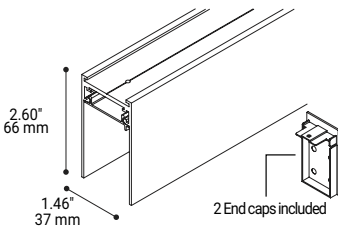

PROJECT: _____

TYPE: _____ DATE: _____

NOTES: _____

LINE ART

INNER CHANNEL COVER INCLUDED

ORDERING GUIDE

ITEM#	FINISH	LENGTHS (End Cap Included)	
		Inches	mm
35767-01	Matte Black	36.12"	917 mm
35767-02	Matte White	36.12"	917 mm
35768-01	Matte Black	72.12"	1831 mm
35768-02	Matte White	72.12"	1831 mm
35769-01	Matte Black	96.12"	2441 mm
35769-02	Matte White	96.12"	2441 mm

PRODUCT DESCRIPTION

Aluminium channel designed for surface or pendant mount installation

SPECIFICATIONS

- CONSTRUCTION:** Extruded aluminum with solid alloy copper bus bars
- FINISH:** Powder coat painted White or Black
- MOUNTING:** Screw down clips for surface mounting or suspension kits for pendant mounting (sold separate)
- Input:** 24V DC
- Electrical Approval:** COMPLIANT
- Approved Location:** Dry / Indoor use
- Field Cuttable:** ***Field Cuttable**