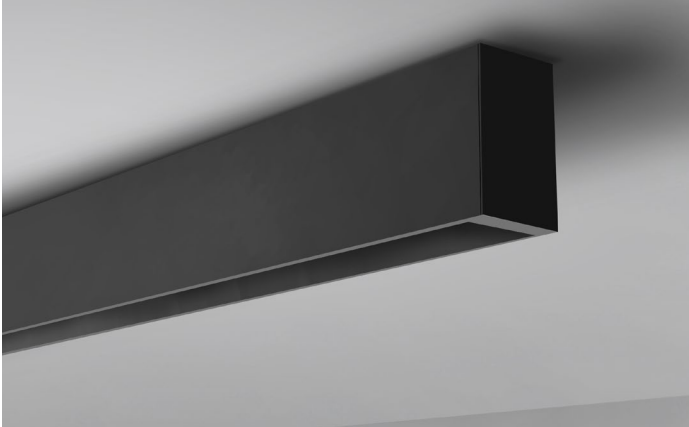

PROJECT: _____

TYPE: _____ DATE: _____

NOTES: _____

LINE ART

INNER CHANNEL COVER INCLUDED

ORDERING GUIDE

ITEM#	FINISH	LENGTHS (End Cap Included)	
		Inches	mm
35767-01	Matte Black	36.12"	917 mm
35767-02	Matte White	36.12"	917 mm
35768-01	Matte Black	72.12"	1831 mm
35768-02	Matte White	72.12"	1831 mm
35769-01	Matte Black	96.12"	2441 mm
35769-02	Matte White	96.12"	2441 mm

PRODUCT DESCRIPTION

Aluminium channel designed for surface or pendant mount installation

SPECIFICATIONS

- CONSTRUCTION:** Extruded aluminum with solid alloy copper bus bars
- FINISH:** Powder coat painted White or Black
- MOUNTING:** Screw down clips for surface mounting or suspension kits for pendant mounting (sold separate)
- Input:** 24V DC
- Electrical Approval:** COMPLIANT
- Approved Location:** Dry / Indoor use
- Field Cuttable:** ***Field Cuttable**

36702-01 BK | 36702-02 WH
Surface/ Pendant Vertical
Ceiling to Wall L-Connector

35814-01 BK | 35814-02 WH
Surface/ Pendant Horizontal
Ceiling or Wall L-Connector

COMPATIBLE CONNECTOR AND FEEDS

SURFACE MOUNT