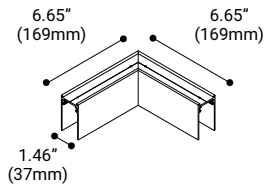

35814-01 BK | 35814-02 WH
Surface/ Pendant Horizontal
Ceiling or Wall L-Connector