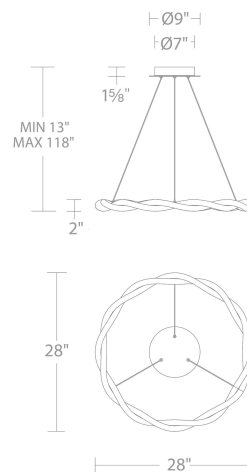

WAC LIGHTING

Fixture Type: _____

Catalog Number: _____

Project: _____

Location: _____

Escapade

Pendant 3000K

Model & Size	Color Temp & CRI	Finish	Watt	LED Lumens	Delivered Lumens
PD-31228 28"	3000K 90	BK Black BN Brushed Nickel	30W	3270	2270

SPECIFICATIONS

Color Temp:	3000K
Input:	120/277 VAC,50/60Hz
CRI:	90
Dimming:	ELV: 100-10% ,TRIAC: 100-10%
Rated Life:	80000 Hours
Standards:	ETL, cETL,Title 24 JA8-2019 Compliant Damp Location Listed
Construction:	Steel body, silicone diffuser

FINISHES:

Brushed
Nickel

Black

LINE DRAWING:

PD-31228