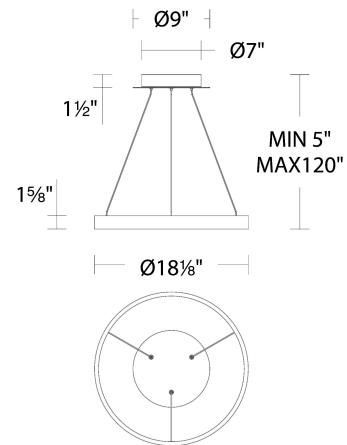

REPLACEMENT PARTS

HDW-SY21-CE - Hardware Pack

FINISHES:

LINE DRAWING:

PD-81118

Fixture Type: _____

Catalog Number: _____

Project: _____