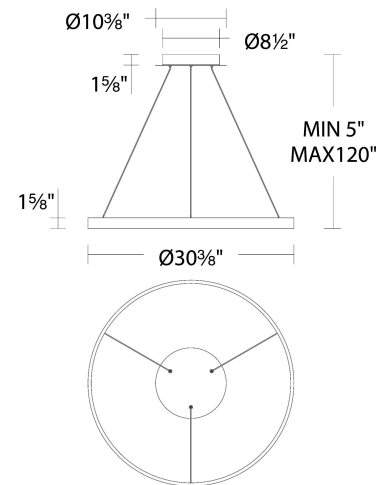

REPLACEMENT PARTS

HDW-SY21-CE - Hardware Pack

FINISHES:

LINE DRAWING:

PD-81131