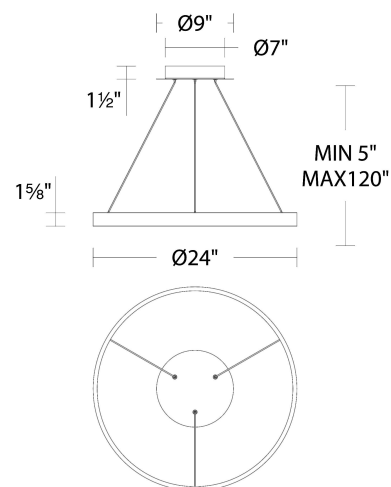

REPLACEMENT PARTS

HDW-SY21-CE - Hardware Pack

FINISHES:

LINE DRAWING:

PD-81124

WAC LIGHTING

Fixture Type: _____

Catalog Number: _____