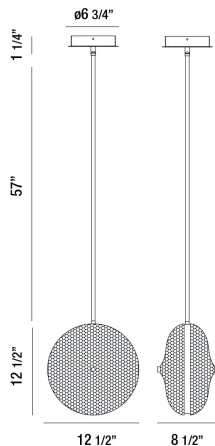

### PRODUCT DETAILS

No.	:	35914-037
Product Color	:	CHROME
Product Material	:	METAL
Shade / Accent Colour	:	BLUE
Shade / Accent Material	:	HONEYCOMB GLASS
Length	:	12.5"
Width	:	8.5"
Height	:	70.75"
Weight	:	14.1lbs

### TECHNICAL DETAILS

Hanging Support Type	:	ROD
Hanging Support Length	:	57"
Rods Included	:	3"+6"+12"+18"+18"
Canopy / Backplate Height	:	1.25"
Canopy / Backplate Dia.	:	6.75"
Location	:	DRY
Approval	:	