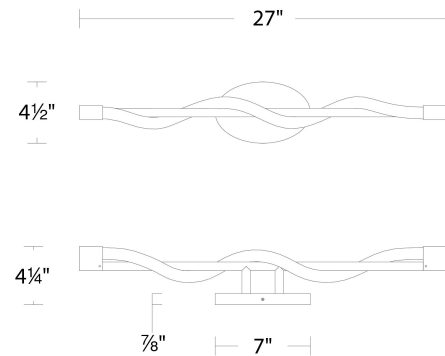

REPLACEMENT PARTS

HDW-HY21-WA - Hardware Pack

Fixture Type: _____

Catalog Number: _____

Project: _____

Location: _____

FINISHES:

LINE DRAWING: