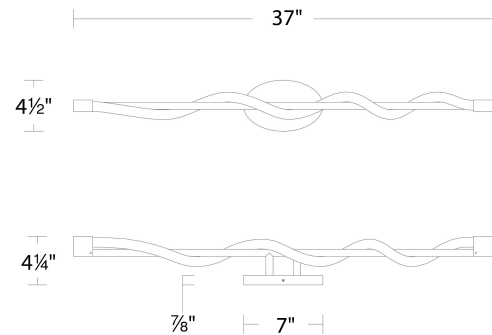

DESCRIPTION

Irresistibly attractive. Wrapped around her little finger.

FEATURES

- Frosted silicone diffuser with 360 degree illumination
- Oval backplate
- Driver concealed within the canopy
- 5 year warranty

REPLACEMENT PARTS

HDW-HY21-WA - Hardware Pack

FINISHES:

Chrome

Black

LINE DRAWING:

WS-77137