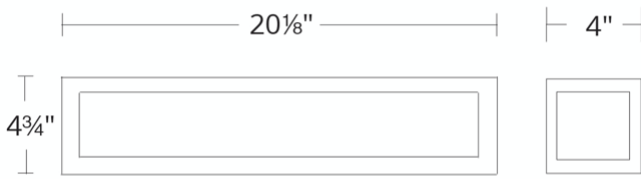

REPLACEMENT PARTS

RPL-GLA-39920 - Glass

WS-39920

Model & Size	Color Temp	Finish	LED Watts	LED Lumens	Delivered Lumens
WS-39920 20"	3000K	BN Brushed Nickel	33.9W	2552	1120

Example: **WS-39920-BN**

For custom requests please contact customs@modernforms.com