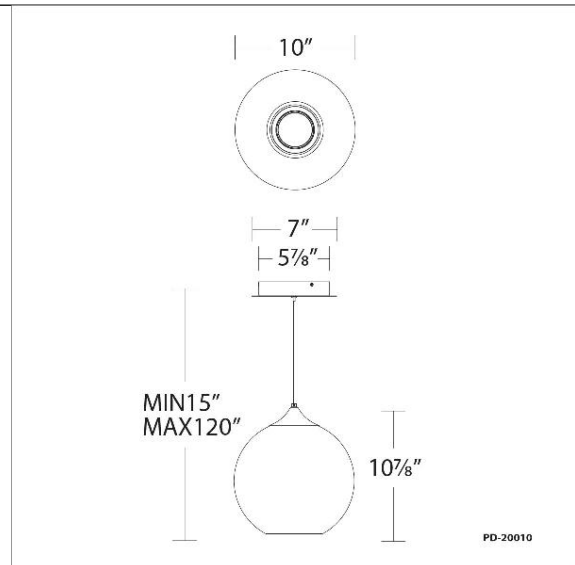

LINE DRAWING: