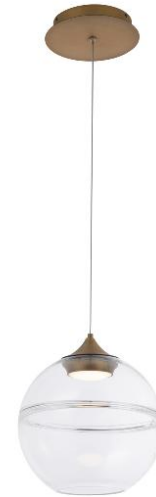

Fixture Type: _____

Catalog Number: _____

Project: _____

Location: _____

Bistro

Pendant 3000K

Model & Size	Color Temp & CRI	Finish	Watt	LED Lumens	Delivered Lumens	Title 24
PD-20014 14"	3000K 90	AB Aged Brass	9W	680	281	YES

Example: **PD-20014-AB**

For custom requests please contact customs@wacighting.com

DESCRIPTION

Classic forms elevated.

FEATURES

- Low profile, powered aircraft cables for an ultra-clean look
- Mouth blown glass with unique hand crafted halo band
- Open bottom for easy cleaning
- Can be mounted on a sloped ceiling
- Three 12" and one 6" downrods included for PD-20004 only
- Quick spin-on canopy design with minimal hardware for easy installation
- Driver concealed within the canopy
- 5 Year warranty

SPECIFICATIONS

Color Temp:	3000K
Input:	120-277 VAC,50/60Hz
CRI:	90
Dimming:	ELV: 100-10% , 0-10V: 100-5%,TRIAC: 100-5%
Rated Life:	50000 Hours
Standards:	ETL, cETL,Title 24 JA8-2019 Compliant Damp Location Listed
Construction:	Aluminum hardware with glass diffuser