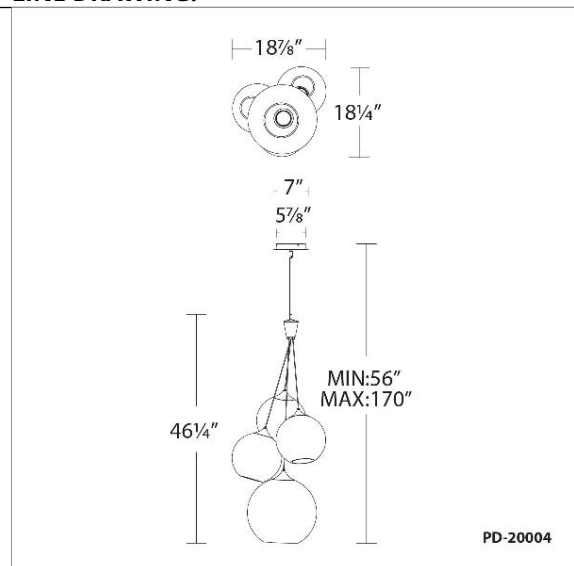

LINE DRAWING: