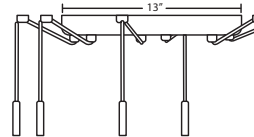

- 6x stemhooks included
- Suitable for sloped ceilings
- Cords: 10' SVT, 5" sleeve
- Bronze or Satin Nickel