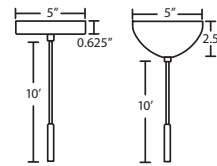

TRILO 15

120V PENDANTS

ORDERING:

CONNECTION	GLASS OPTIONS	LAMP OPTIONS	METAL FINISH	OPTIONS
Cord Fixture	451323 Blue Matte	(blank) 75W A19 Incan	BR Bronze	L 15' cord
1JC 1 Lt. Dome	451325 Frost	LED 10W LED 120V,	SN Satin Nickel	LW Low wattage labeling
1JT 1 Lt. Flat	451331 Red Matte	dimmmable		
	451397 Champagne			
Cable Fixture				
1KX 1 Lt. Dome				
Stem Fixture				
1TT 1 Lt. Flat				

Ex. 1JC-451397-SN
Trilo 15 Pendant w/ Champagne Glass,
Satin Nickel Finish

PENDANT OPTIONS:

MONOPOINT PENDANT CANOPY

- Flat or Dome Canopy styles. Dome style allows adjustment without cutting cord.
- Suitable for sloped ceilings
- Cord: 10' SVT, 5" sleeve at socketholder (V Series utilizes SJT-type)
- Bronze or Satin Nickel

3BB or 3JB 3 LIGHT LINEAR CANOPY