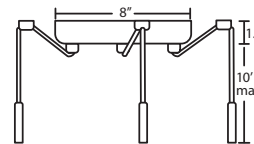

**Stem-mount:** 4 connectable stem sections (3", 6", 12" and 18" lengths), 10' max. 5" Dia. canopy (with swivel) and stem sections are plated steel. Bronze or Satin Nickel.

3BB or 3JB 3 LIGHT LINEAR CANOPY

- 2x stemhooks included
- Suitable for sloped ceilings
- Cords: 10' SVT, 5" sleeve at socketholder
- Bronze or Satin Nickel

3BC or 3JC 3 LIGHT ROUND CANOPY

- 3x stemhooks included
- Suitable for sloped ceilings
- Cords: 10' SVT, 5" sleeve at socketholder
- Bronze or Satin Nickel