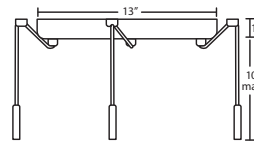

- 3x stemhooks included
- Suitable for sloped ceilings
- Cords: 10' SVT, 5" sleeve at socketholder
- Bronze or Satin Nickel

3BV or 3JV 3 LIGHT BAR CANOPY