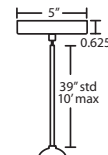

STEM PENDANT

- Swivel at canopy, suitable for sloped ceilings
- Includes telescoping section plus 4 connectable stem sections, (1x 3', 1x 6', 1x 12', 1x 18"), 10' max
- Bronze or Satin Nickel

LED 120V PENDANTS:

- Internal driver integrated in the lamp, GU24 base
- Total power of only 10 watts
- Dimmable with a standard dimmer
- Rated life: 30,000 hours
- Frosted acrylic diffuser
- 800 lumens
- CCT: 2800° Kelvin
- CRI: 80+

ACCESSORIES:

ADDITIONAL STEM SECTIONS:

Additional connecting stems are available to increase overall length, up to 10' max. Telescoping adjustable section allows up to 3" movement.

- T20A-SN or T20A-BR Adj. Section
- T203-SN or T203-BR 3" Section
- T206-SN or T206-BR 6" Section
- T212-SN or T212-BR 12" Section
- T218-SN or T218-BR 18" Section

LONGER CORD LENGTHS:

Longer cord length of 15' available. Add an "L" to the end of the item number, i.e. 1JC-169707-SNL.

CORD SLEEVES:

If concealing the cord is desired, order our 0.25" dia. metal sleeves. Each sleeve is 18" long and may be field cut.

- T118-SN Satin Nickel
- T118-BR Bronze

STEMHOOKS:

Suspension hooks allow cord drops to be placed wherever desired. Suitable for sloped ceilings.

- T103BR Bronze
- T103SN Satin Nickel

HOW TO ORDER A MULTILIGHT FIXTURE

To order, simply place the 3 character multilight code (shown to the right) as the cord fixture option:

Example: 3BC-493007-SN
3 Light round, Copa Opal glass, Satin Nickel finish

Project Information: