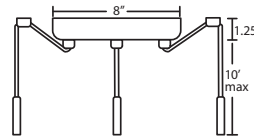

- 2x stemhooks included
- Suitable for sloped ceilings
- Cords: 10' SVT, 5" sleeve at socketholder
- Bronze or Satin Nickel

3BC or 3JC 3 LIGHT ROUND CANOPY