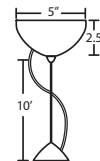

CABLE-HUNG PENDANT

- 1x 10' aircraft-quality stainless steel cable
- Suitable for sloped ceilings
- 1x lampholder
- 4-pin CFL options available
- Cord: 10' AWM-type provided
- Bronze or Satin Nickel