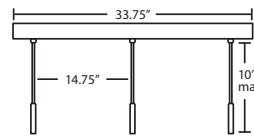

- Some offset installation possible
- Suitable for sloped ceilings
- Cords: 10' SVT, 5" sleeve at socketholder
- Bronze or Satin Nickel

6BC or 6JC 6 LIGHT ROUND CANOPY