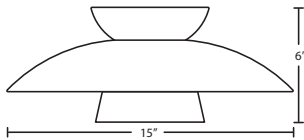

TRILO 15

120V PENDANTS

location:
DAMP

SPECIFICATIONS:

DESCRIPTION

Cord-hung, cable-hung or stem-mount pendant with handcrafted glass diffuser.

LAMPING

Standard: 75W A19 120V incandescent, suitable for dimming, not included.

LED: 10W GU24 LED Lamp 120V, dimmable, included.

DIFFUSER

Shade shall be handcrafted glass of various decors. 15" Dia. x 6" H

Opening sizes: 42mm top.

SUSPENSION

Cord-hung: 10' SVT-type cord, complete with 5" decorative sleeve at the socketholder. Jacket coordinates with metal finish. Available on 1, 3 or 6 light canopies, shown on next page. Plated stamped steel construction. Bronze or Satin Nickel.

Cable-hung: 1x 10' aircraft-quality stainless steel cable support with 10' AWM-type cord. Jacket coordinates with metal finish. 5" Dia. dome canopy is plated stamped steel. Bronze or Satin Nickel.

Stem-mount: 4 connectable stem sections (3", 6", 12" and 18" lengths), 10' max. 5" Dia. canopy (with swivel) and stem sections are plated steel. Bronze or Satin Nickel.

MOUNTING

Installs directly to a 4" octagonal ceiling box. Suitable for sloped ceilings.

LABELS

UL or ETL Listed. Suitable for Damp Locations (interior use only).

Consult factory concerning lower wattage labeling for energy requirements.

For ordering information, see next page

All dimensions provided are nominal.
Allowance must be made for dimensional tolerance in handcrafted glasses.

REV 10/14