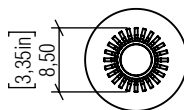

1274

GU-10

Project name:
Date: Specifier:
Line: Stecche di legno
Family: Pendant
Description: Pendant Accord Stecche di legno 1274

Material: Natural Wood Veneer and MDF
Weight:

1x 6W GU-10 (max. each) Bulbs not included

Height Adjustment Limit: 160cm/63in

FINISHING OPTION:

	02 MATTE BLACK		27 GOLD
	06 IMBUIA		29 TEAL
	07 WHITE		30 OLIVE GREEN
	09 LOURO FREIJÓ		31 FERRARI RED
	12 TEAK		32 COPPER
	15 CAPPUCCINO		33 BRONZE
	18 AMERICAN WALNUT		34 MAPLE
	22 GLOSSY BLACK		38 PALE GOLD
	25 IREDESCENT WHITE		39 LEAD GREY
	26 LIGHT PINK		40 SATIN BLUE