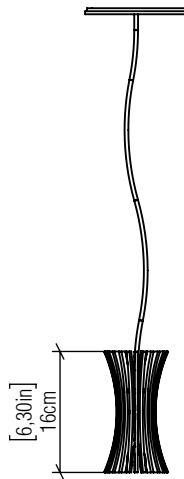

1274

GU-10

Project name:
Date: Specifier:
Line: Stecche di legno
Family: Pendant
Description: Pendant Accord Stecche di legno 1274

Material: Natural Wood Veneer and MDF
Weight:

1x 6W GU-10 (max. each) Bulbs not included

Height Adjustment Limit: 160cm/63in

FINISHING OPTION:

	02 MATTE BLACK		27 GOLD
	06 IMBUIA		29 TEAL
	07 WHITE		30 OLIVE GREEN
	09 LOURO FREIJÓ		31 FERRARI RED
	12 TEAK		32 COPPER
	15 CAPPUCCINO		33 BRONZE
	18 AMERICAN WALNUT		34 MAPLE
	22 GLOSSY BLACK		38 PALE GOLD
	25 IREDESCENT WHITE		39 LEAD GREY
	26 LIGHT PINK		40 SATIN BLUE