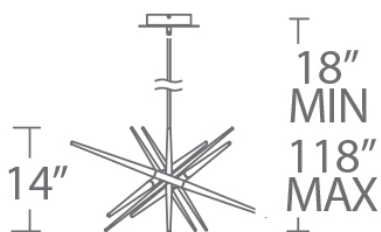

26 7/16"

PD-92927

Model & Size	Color Temp	Finish	LED Watts	LED Lumens	Delivered Lumens
PD-92927 27"	3500K 3500K	AB Aged Brass PN Polished Nickel	16W 16W	584 584	552 552

Example: **PD-92927-PN**

For custom requests please contact customs@modernforms.com