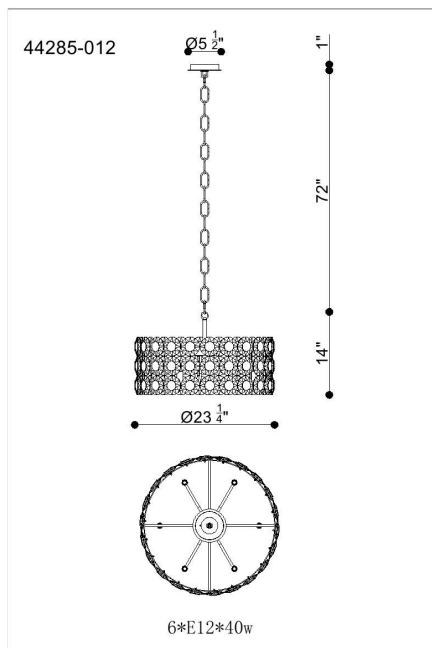

PERRENE, MEDIUM CHANDELIER

PRODUCT DETAILS

No.	:	44285-012
Product Color	:	CHROME
Diameter	:	23.5"
Height	:	14"

LIGHT SOURCE DETAILS

Number of Bulbs	:	6
Light Source	:	Incandescent
Light Source Type	:	B10
Input Voltage	:	120V
Bulb Voltage	:	120V
Socket Type	:	E12
Wattage	:	60W
Total Wattage	:	360W
Bulb Included	:	No
Dimmable	:	Yes

OPTIONS AVAILABLE

ITEM NO.	FINISH	SHADE
44285-012	CHROME	

TECHNICAL DETAILS

Hanging Support Type	:	CHAIN
Hanging Support Length	:	72"
Canopy / Backplate Height	:	1"
Canopy / Backplate Dia.	:	5.5"
Location	:	DRY