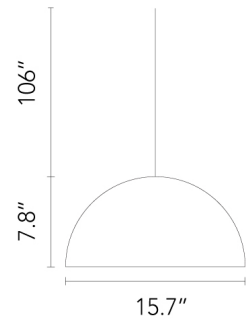

## Skygarden Small, White - Specification Sheet by Marcel Wanders, 2020

---

Mounting	Ceiling Pendant
Lamp (Bulb) Description	1 9.5W, E12, 2700K, CRI90, 950lm (included)
Environment	Indoor - Dry Location
Finish	White

### Physical

---

Cord Length (inches)	106" - Clear
Construction Material	Plaster, Glass, Stainless steel
Weight	11 lbs

---

---

○ FU640509 White

---

### Dimensional Image