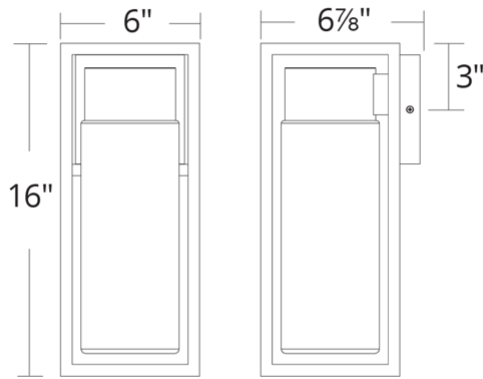

SPECIFICATIONS

Rated Life	60000 Hours
Standards	ETL, cETL, Wet Location Listed, Dark Sky Friendly
Input	120-277V, 50/60Hz
Dimming	ELV
Mounting	Can be mounted on wall vertically or upside down
Color Temp	3000K
CRI	90
Construction	Aluminum with clear seedy glass

WS-W5416