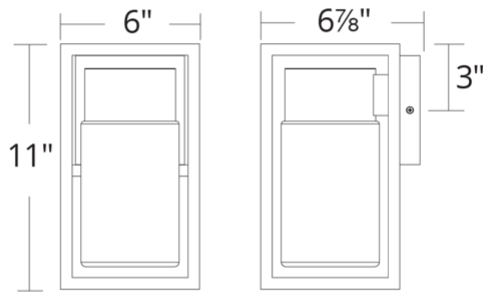

FEATURES

- Driver concealed within the canopy
- Clear seedy glass
- IDA Dark Sky compliant when mounted in a downward orientation

SPECIFICATIONS

Rated Life	60000 Hours
Standards	ETL, cETL, Wet Location Listed, Dark Sky Friendly
Input	120-277V, 50/60Hz
Dimming	ELV
Mounting	Can be mounted on wall vertically or upside down
Color Temp	3000K
CRI	90
Construction	Aluminum with clear seedy glass