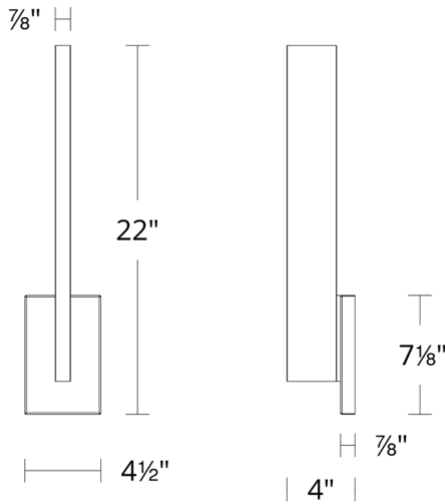

Project:

Location:

Fixture Type:

Catalog Number:

AVAILABLE FINISHES:

Mako

WS-W18122

PRODUCT DESCRIPTION

Sleek and striking. Modern lighting designed at just the right angle. This low-profile wall sconce projects a blade of light on the wall behind to feature its own silhouette and a second blade cast downward to light the path below. Defined by an angular upright, Mako enhances both interior and exterior locations as a wet listed, ADA Compliant architectural luminaire. Customize your color temperature from three choices.

FEATURES

- Driver concealed within the canopy
- Down and indirect illumination
- Built in color temperature adjustability. Switch from 3000K/3500K/4000K

SPECIFICATIONS

Rated Life	50000 Hours
Standards	ETL, cETL, Wet Location Listed
Input	120/277V, 50/60Hz
Dimming	ELV: 100-10%, TRIAC: 100-10%
Mounting	Can be mounted on wall vertically or upside down
Color Temp	3000K, 3500K, 4000K
CRI	90
Construction	Extruded aluminum body with white silk screen glass

WS-W18122

Model & Size	Color Temp	Finish	LED Watts	LED Lumens	Delivered Lumens
WS-W18122 22"	3000K	AL Brushed Aluminum	16.7W	1500	364
	3000K	BK Black	16.7W	1500	364
	3500K	AL Brushed Aluminum	16.7W	1500	434
	3500K	BK Black	16.7W	1500	434
	4000K	AL Brushed Aluminum	16.7W	1500	410
	4000K	BK Black	16.7W	1500	410