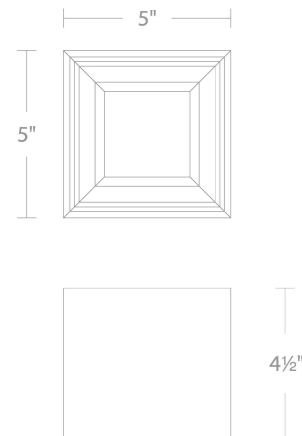

Fixture Type: _____

Catalog Number: _____

Project: _____

Location: _____

Downtown

Square Outdoor Ceiling Mount

Model & Size	Color Temp & CRI	Finish	Watt	LED Lumens	Delivered Lumens
FM-W47206 5"	3000K 90	BK Black	12W	900	495
	3500K 90	WT White	12W	925	519
	4000K 90		12W	950	490

Example: **FM-W47206-40-WT**

For custom requests please contact customs@wacighting.com

FEATURES

- Built in color temperature adjustability. Switch from 3000K/3500K/4000K
- ACLED driverless technology
- 5 Year warranty

SPECIFICATIONS

Color Temp:	4000K,3500K,3000K
Input:	120 VAC,50/60Hz
CRI:	90
Dimming:	ELV: 100-10% ,TRIAC: 100-10%
Rated Life:	54000 Hours
Mounting:	Can be mounted on ceiling or wall in all orientations
Standards:	ETL, cETL,IP65,Title 24 JA8-2019 Compliant
	Wet Location Listed
Construction:	Aluminum body, glass diffuser

FINISHES:

White

Black

LINE DRAWING:

FM-W47206