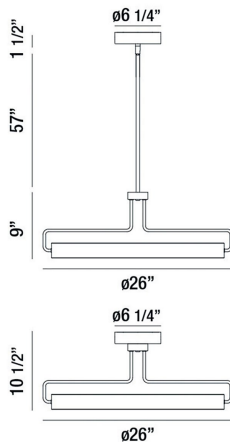

PEMBERTON, LARGE LED PENDANT/SEMI FLUSHMOUNT

PRODUCT DETAILS

No.	:	37082-017
Product Color	:	ANTIQUÉ BRASS
Product Material	:	METAL
Shade / Accent Colour	:	BLACK
Shade / Accent Material	:	ACRYLIC
Diameter	:	26"
Height	:	9"
Overall Height	:	69"
Weight	:	7.2lbs

LIGHT SOURCE DETAILS

Light Source Type	:	INTEGRATED LED
Input Voltage	:	120V
Bulb Voltage	:	120V
Socket Type	:	LED
Total Wattage	:	32W
Delivered Lumens	:	1150lm
Kelvin	:	3000K
CRI	:	90+
Dimmable	:	Yes

OPTIONS AVAILABLE

ITEM NO.	FINISH	SHADE
37082-017	ANTIQUÉ BRASS	BLACK
37082-025	SATIN NICKEL	BLACK

TECHNICAL DETAILS

Hanging Support Type	:	ROD
Hanging Support Length	:	57"
Canopy / Backplate Height	:	1.5"
Canopy / Backplate Dia.	:	6.25"
Location	:	DRY
Title 24	:	Yes