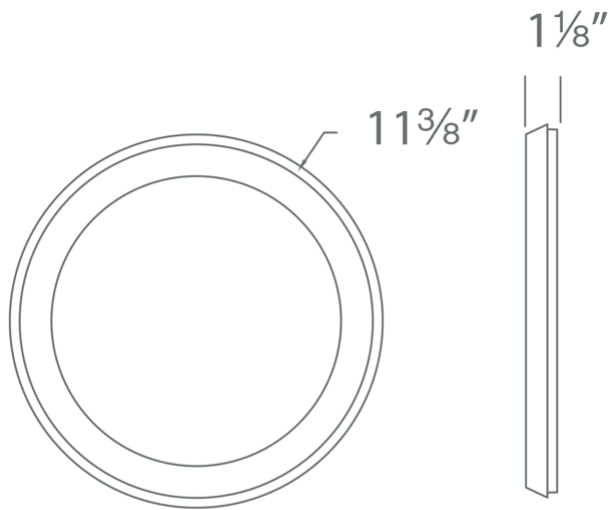

Project:

Location:

Fixture Type:

Catalog Number:

AVAILABLE FINISHES:

Argo

FM-4211

PRODUCT DESCRIPTION

A simple and perfect form. Round out your lighting design with this luminaire that flush mounts directly to your ceiling or wall for a clean look and super illumination, thanks to advanced technology featuring efficient LED lighting. A curvaceous silhouette that will brighten your social circle.

FEATURES

- Driver concealed within the fixture
- 1" profile, edge-lit illumination
- The integrated driver is inside of fixture

SPECIFICATIONS

Rated Life	60000 Hours
Standards	ETL, cETL, Damp Location Listed, Title 24 JA8: 2019 Compliant, Energy Star 2.0
Input	120 VAC, 120-277V, 50/60Hz
Dimming	ELV: 100-10%, TRIAC: 100-5%
Mounting	Can be mounted on ceiling or wall in all orientations
Color Temp	3500K, 3000K, 2700K
CRI	90
Construction	Aluminum body with acrylic diffuser
Driver Dimension	2.0" x 1.4" x 1.0"

REPLACEMENT PARTS

HDW-LX20-MA - Hardware Pack

FM-4211

Model & Size	Color Temp & CRI	Finish	Watt	Voltage	LED Lumens	Delivered Lumens
FM-4211 11"	2700K 90	BK Black	20.6W	120-277V	2109	1461
	2700K 90	BN Brushed Nickel	20.6W	120-277V	2109	1461
	2700K 90	WT White	20.6W	120-277V	2109	1461
	3500K 90	BK Black	20.6W	120-277V	2109	1472
	3500K 90	BN Brushed Nickel	20.6W	120-277V	2109	1472
	3500K 90	WT White	20.6W	120-277V	2109	1472
	3000K 90	BK Black	19.8W	120 VAC	2109	1521
	3000K 90	BN Brushed Nickel	19.8W	120 VAC	2109	1521
	3000K 90	WT White	19.8W	120 VAC	2109	1521

Example: **FM-4211-WT**

For custom requests please contact customs@modernforms.com