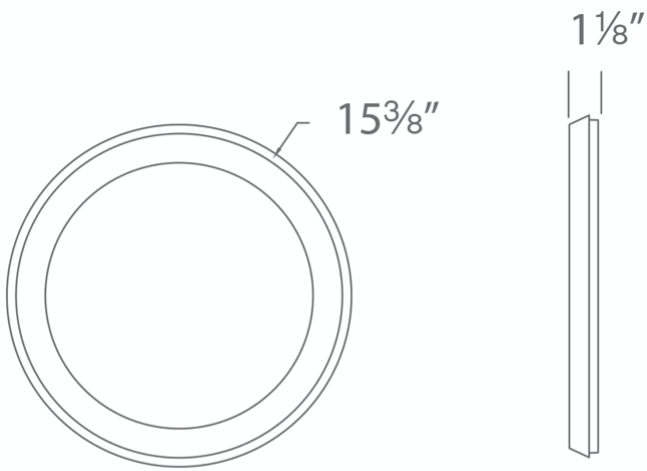

FEATURES

- Driver concealed within the fixture
- 1" profile, edge-lit illumination
- The integrated driver is inside of fixture

SPECIFICATIONS

Rated Life	60000 Hours
Standards	ETL, cETL, Damp Location Listed, Title 24 JA8: 2019 Compliant, Energy Star 2.0
Input	120 VAC, 120-277V, 50/60Hz
Dimming	ELV: 100-10%, TRIAC: 100-5%
Mounting	Can be mounted on ceiling or wall in all orientations
Color Temp	3500K, 3000K, 2700K
CRI	90
Construction	Aluminum body with acrylic diffuser
Driver Dimension	2.0" x 1.4" x 1.0"

FM-4215

PRODUCT DESCRIPTION

A simple and perfect form. Round out your lighting design with this luminaire that flush mounts directly to your ceiling or wall for a clean look and super illumination, thanks to advanced technology featuring efficient LED lighting. A curvaceous silhouette that will brighten your social circle.

FEATURES

- Driver concealed within the fixture
- 1" profile, edge-lit illumination
- The integrated driver is inside of fixture

SPECIFICATIONS

Rated Life	60000 Hours
Standards	ETL, cETL, Damp Location Listed, Title 24 JA8: 2019 Compliant, Energy Star 2.0
Input	120 VAC, 120-277V, 50/60Hz
Dimming	ELV: 100-10%, TRIAC: 100-5%
Mounting	Can be mounted on ceiling or wall in all orientations
Color Temp	2700K, 3500K, 3000K
CRI	90
Construction	Aluminum body with acrylic diffuser
Driver Dimension	2.0" x 1.4" x 1.0"